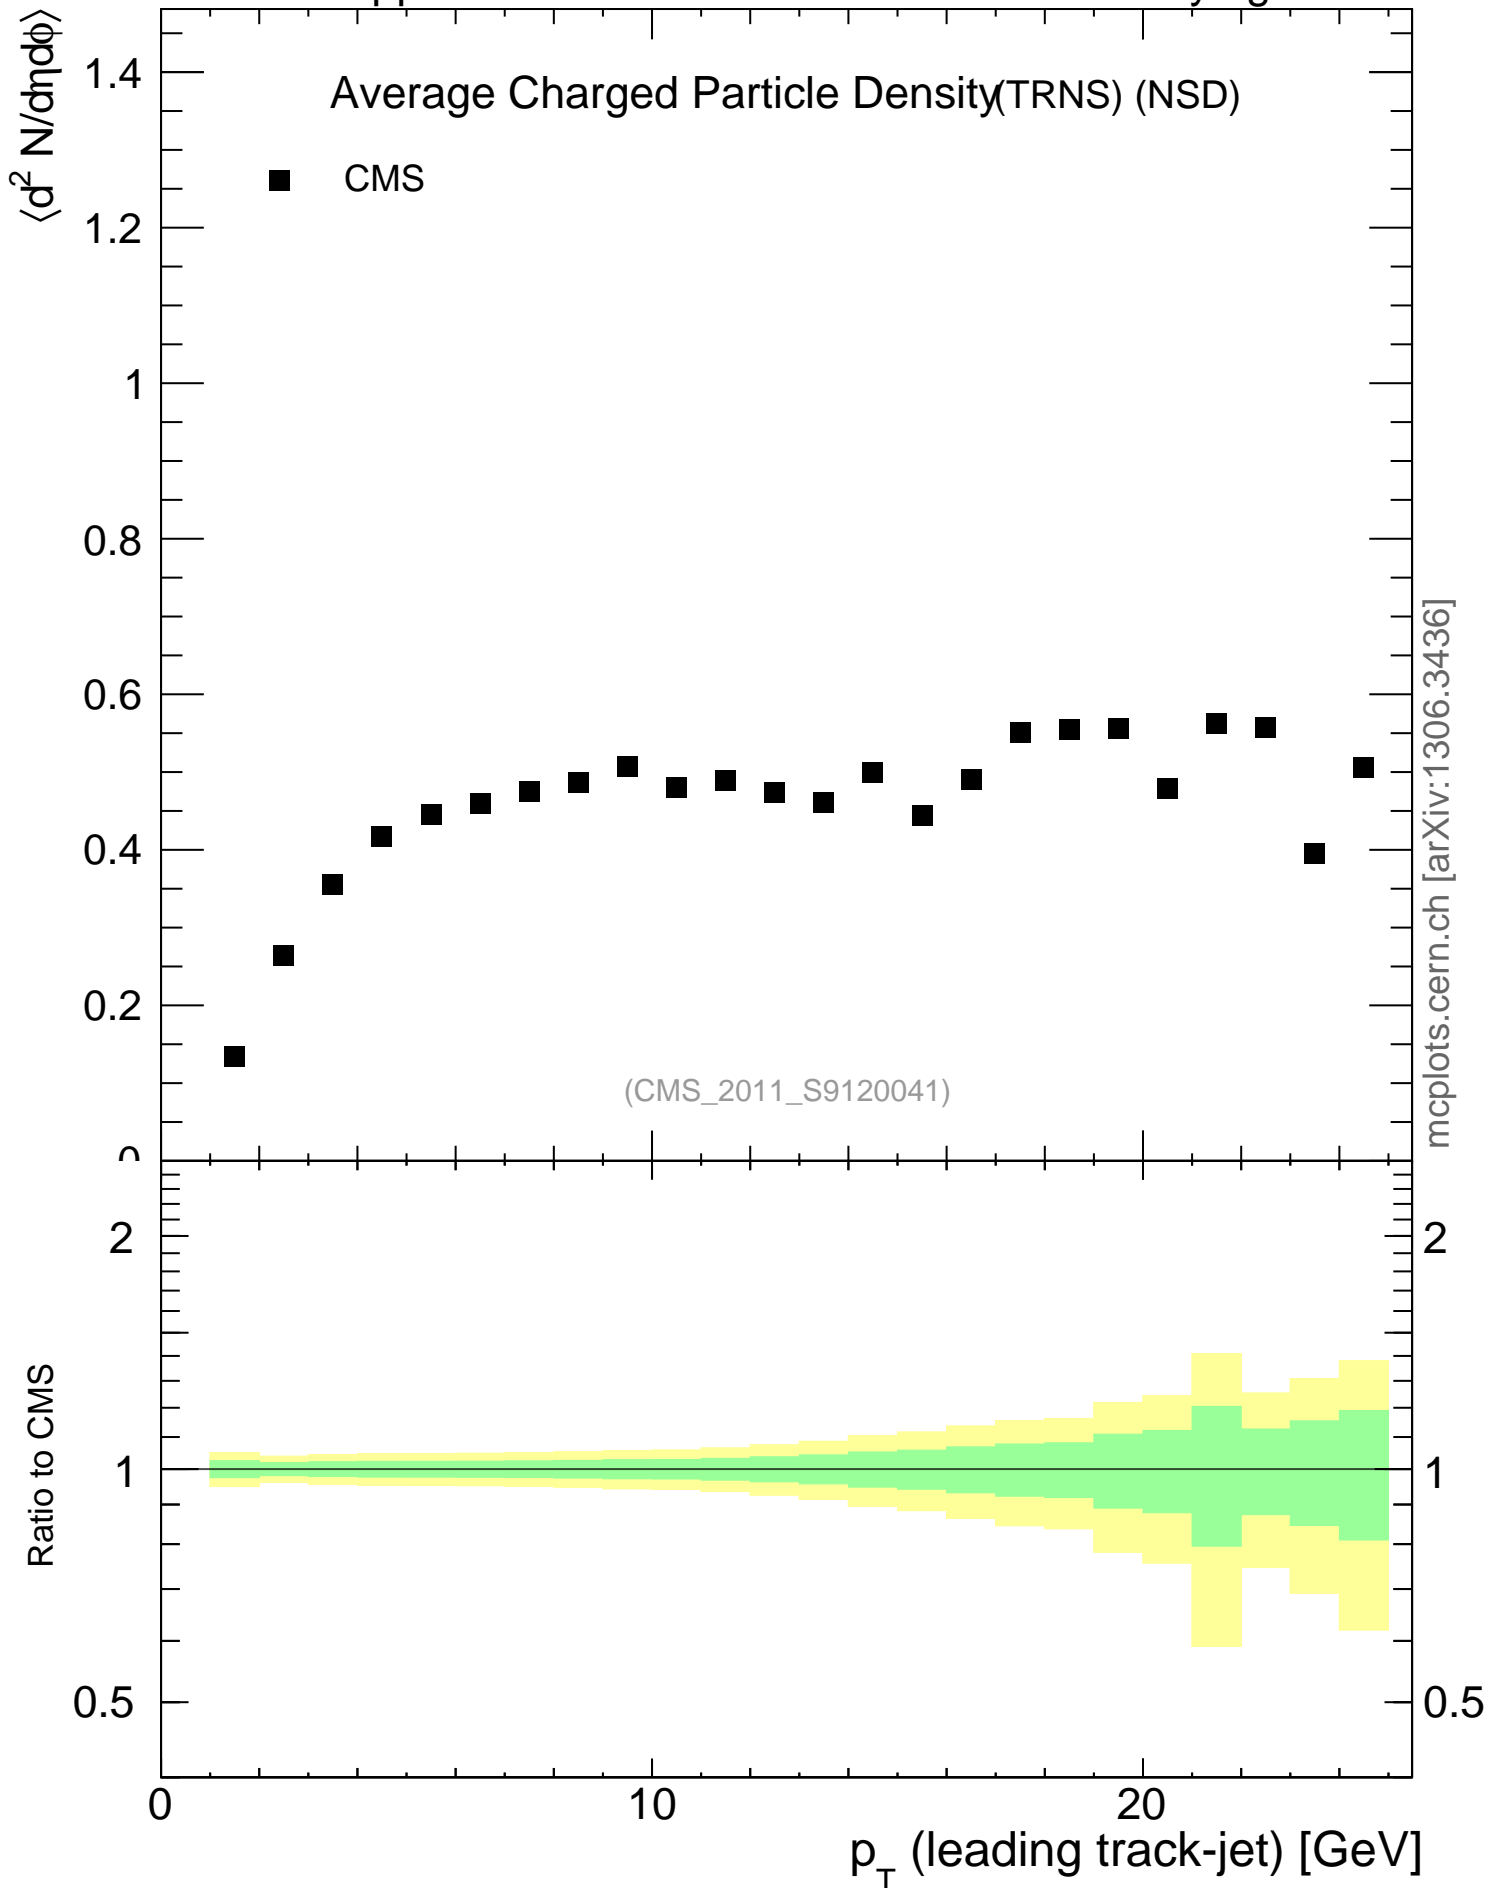

900 GeV pp

Underlying Event

mcplots.cern.ch [arXiv:1306.3436]