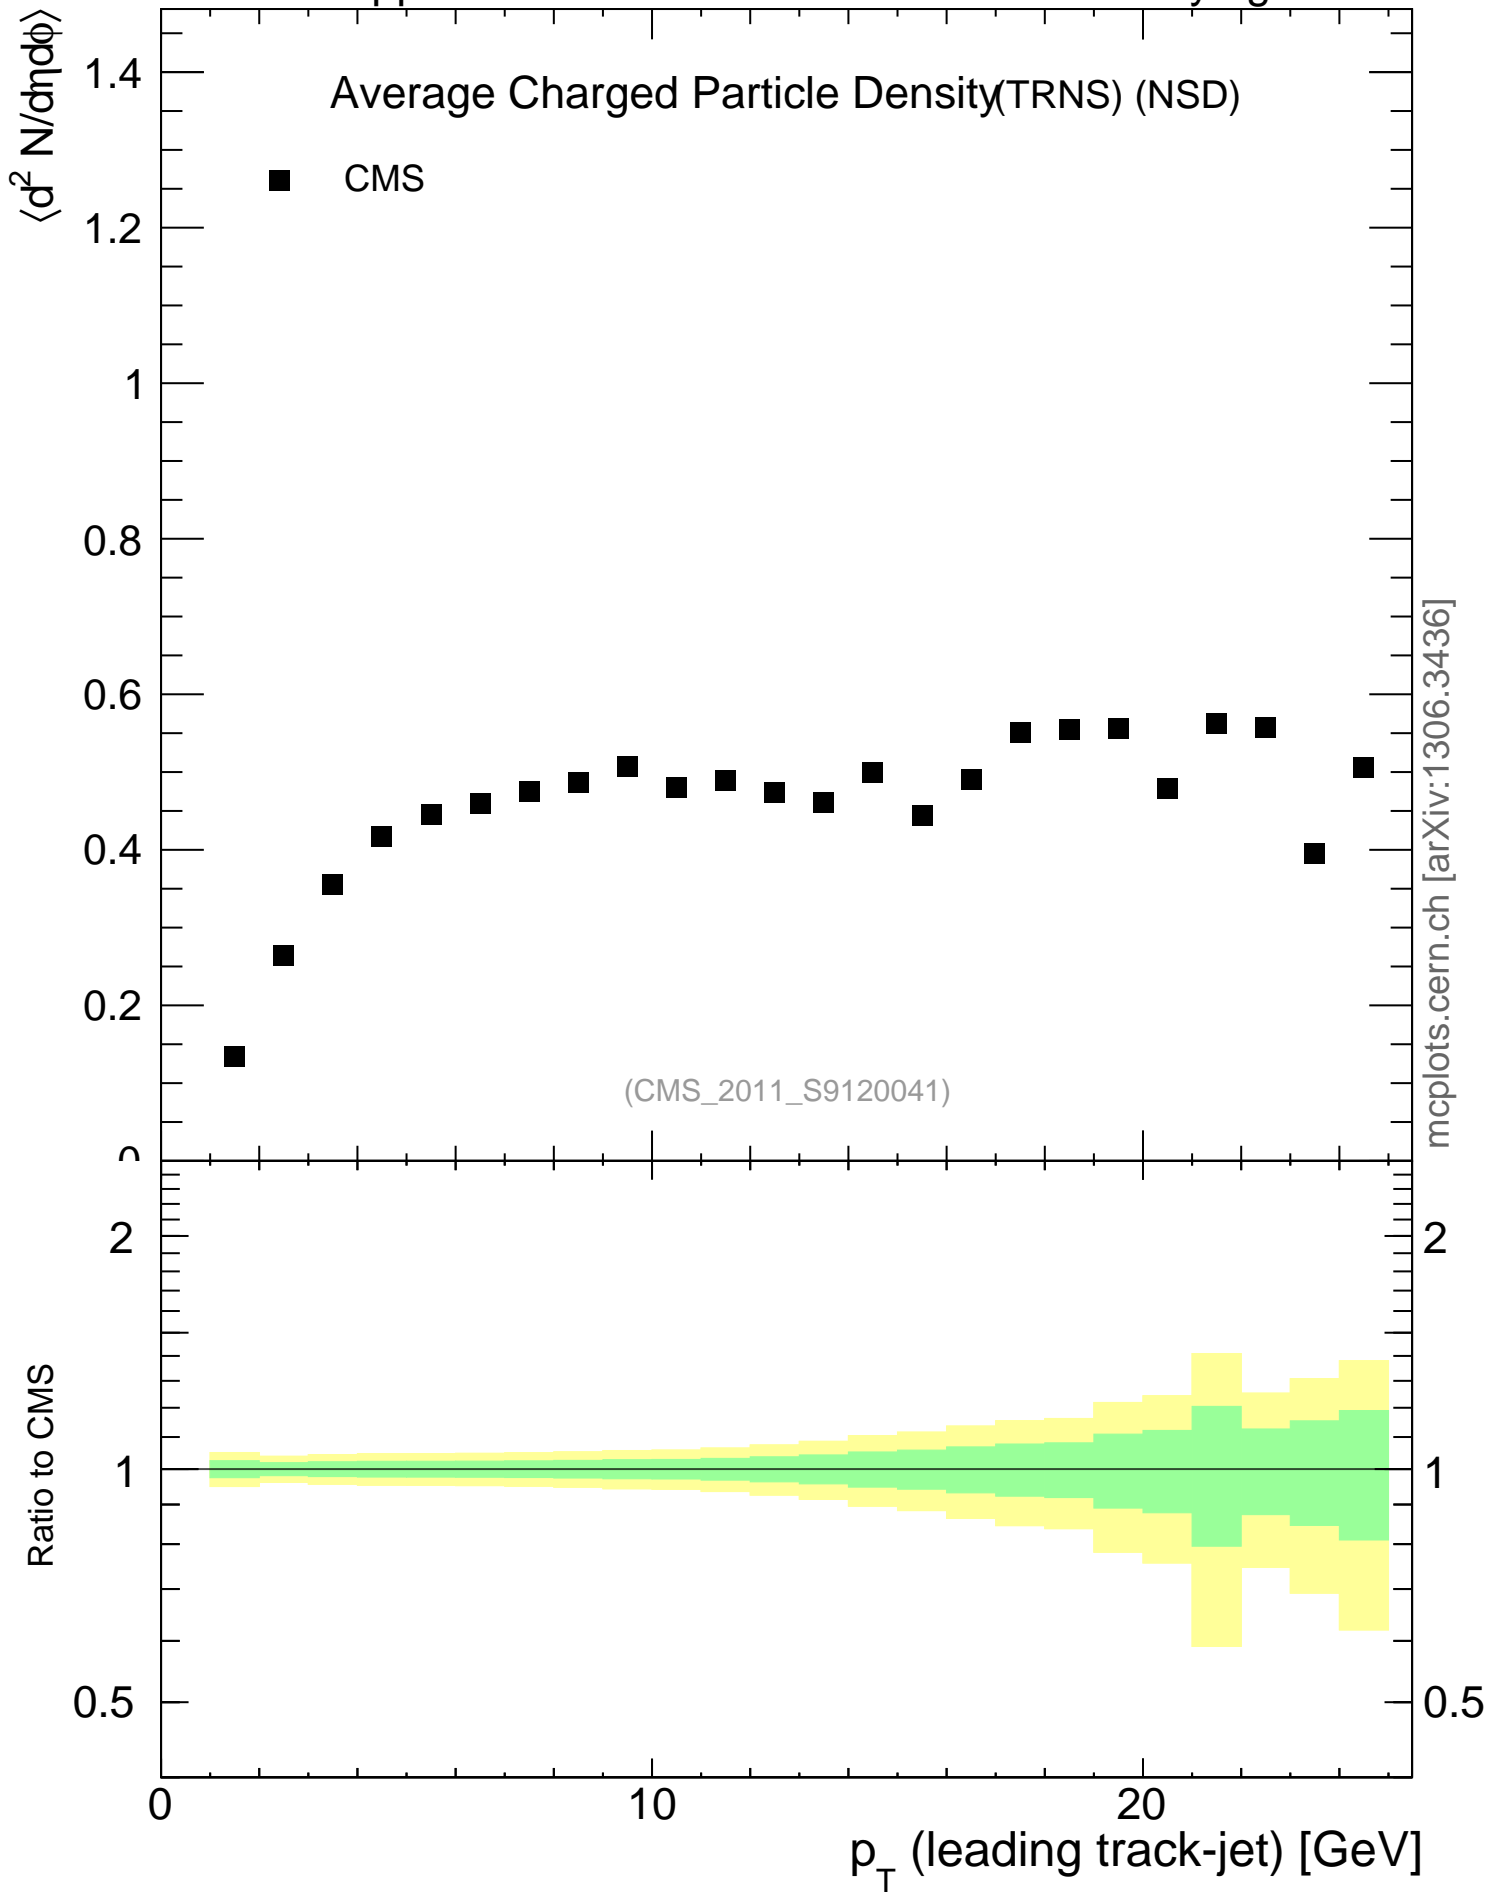

900 GeV pp

Underlying Event

mcplots.cern.ch [arXiv:1306.3436]