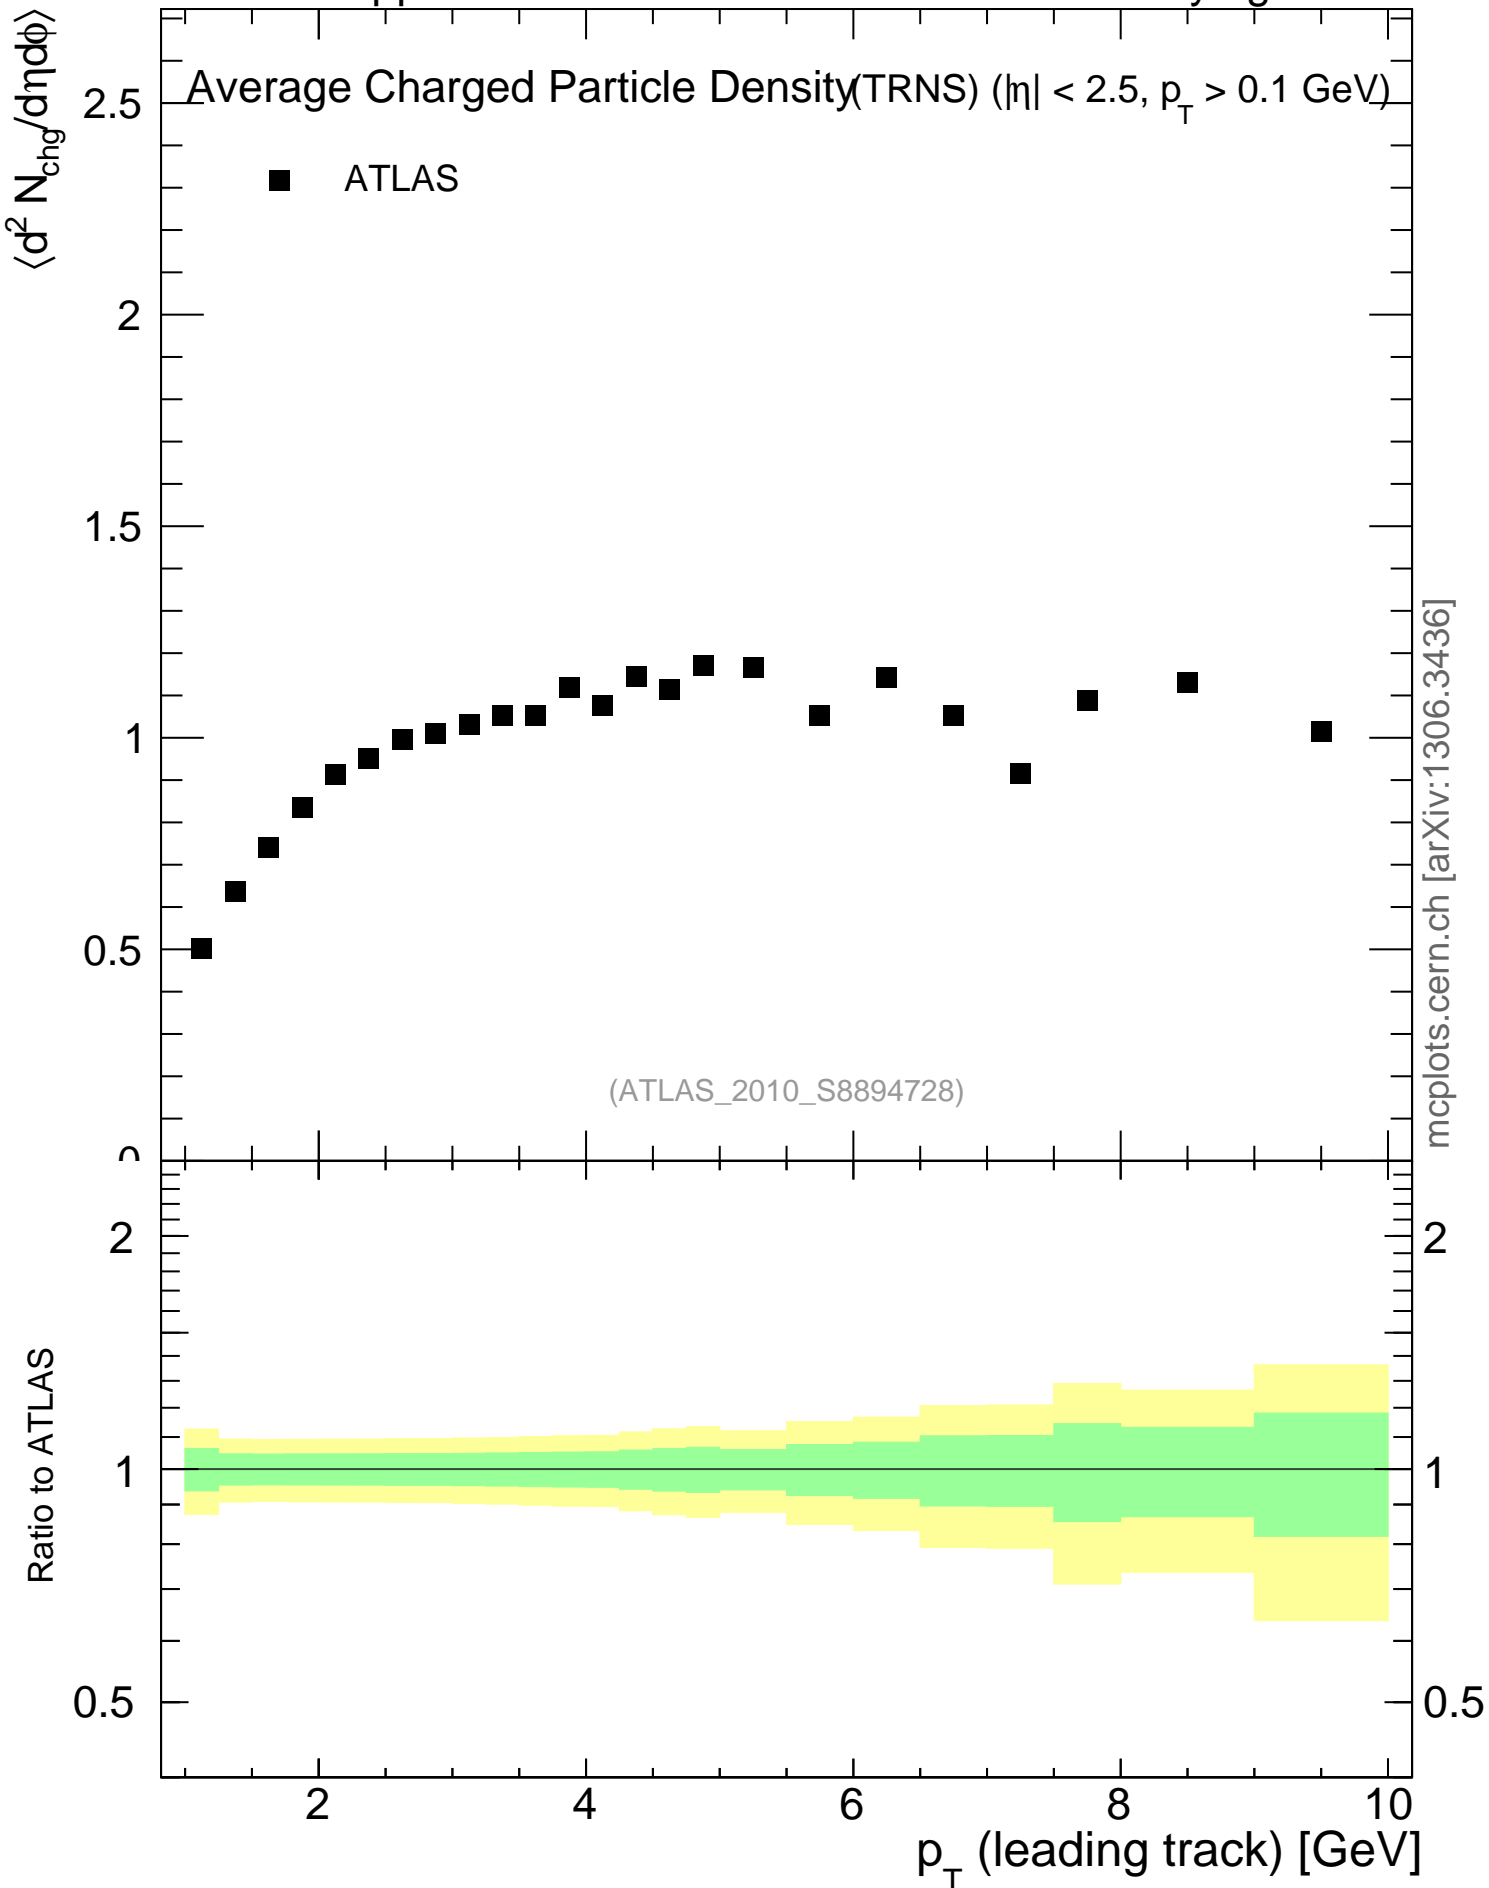

900 GeV pp

Underlying Event

mcplots.cern.ch [arXiv:1306.3436]