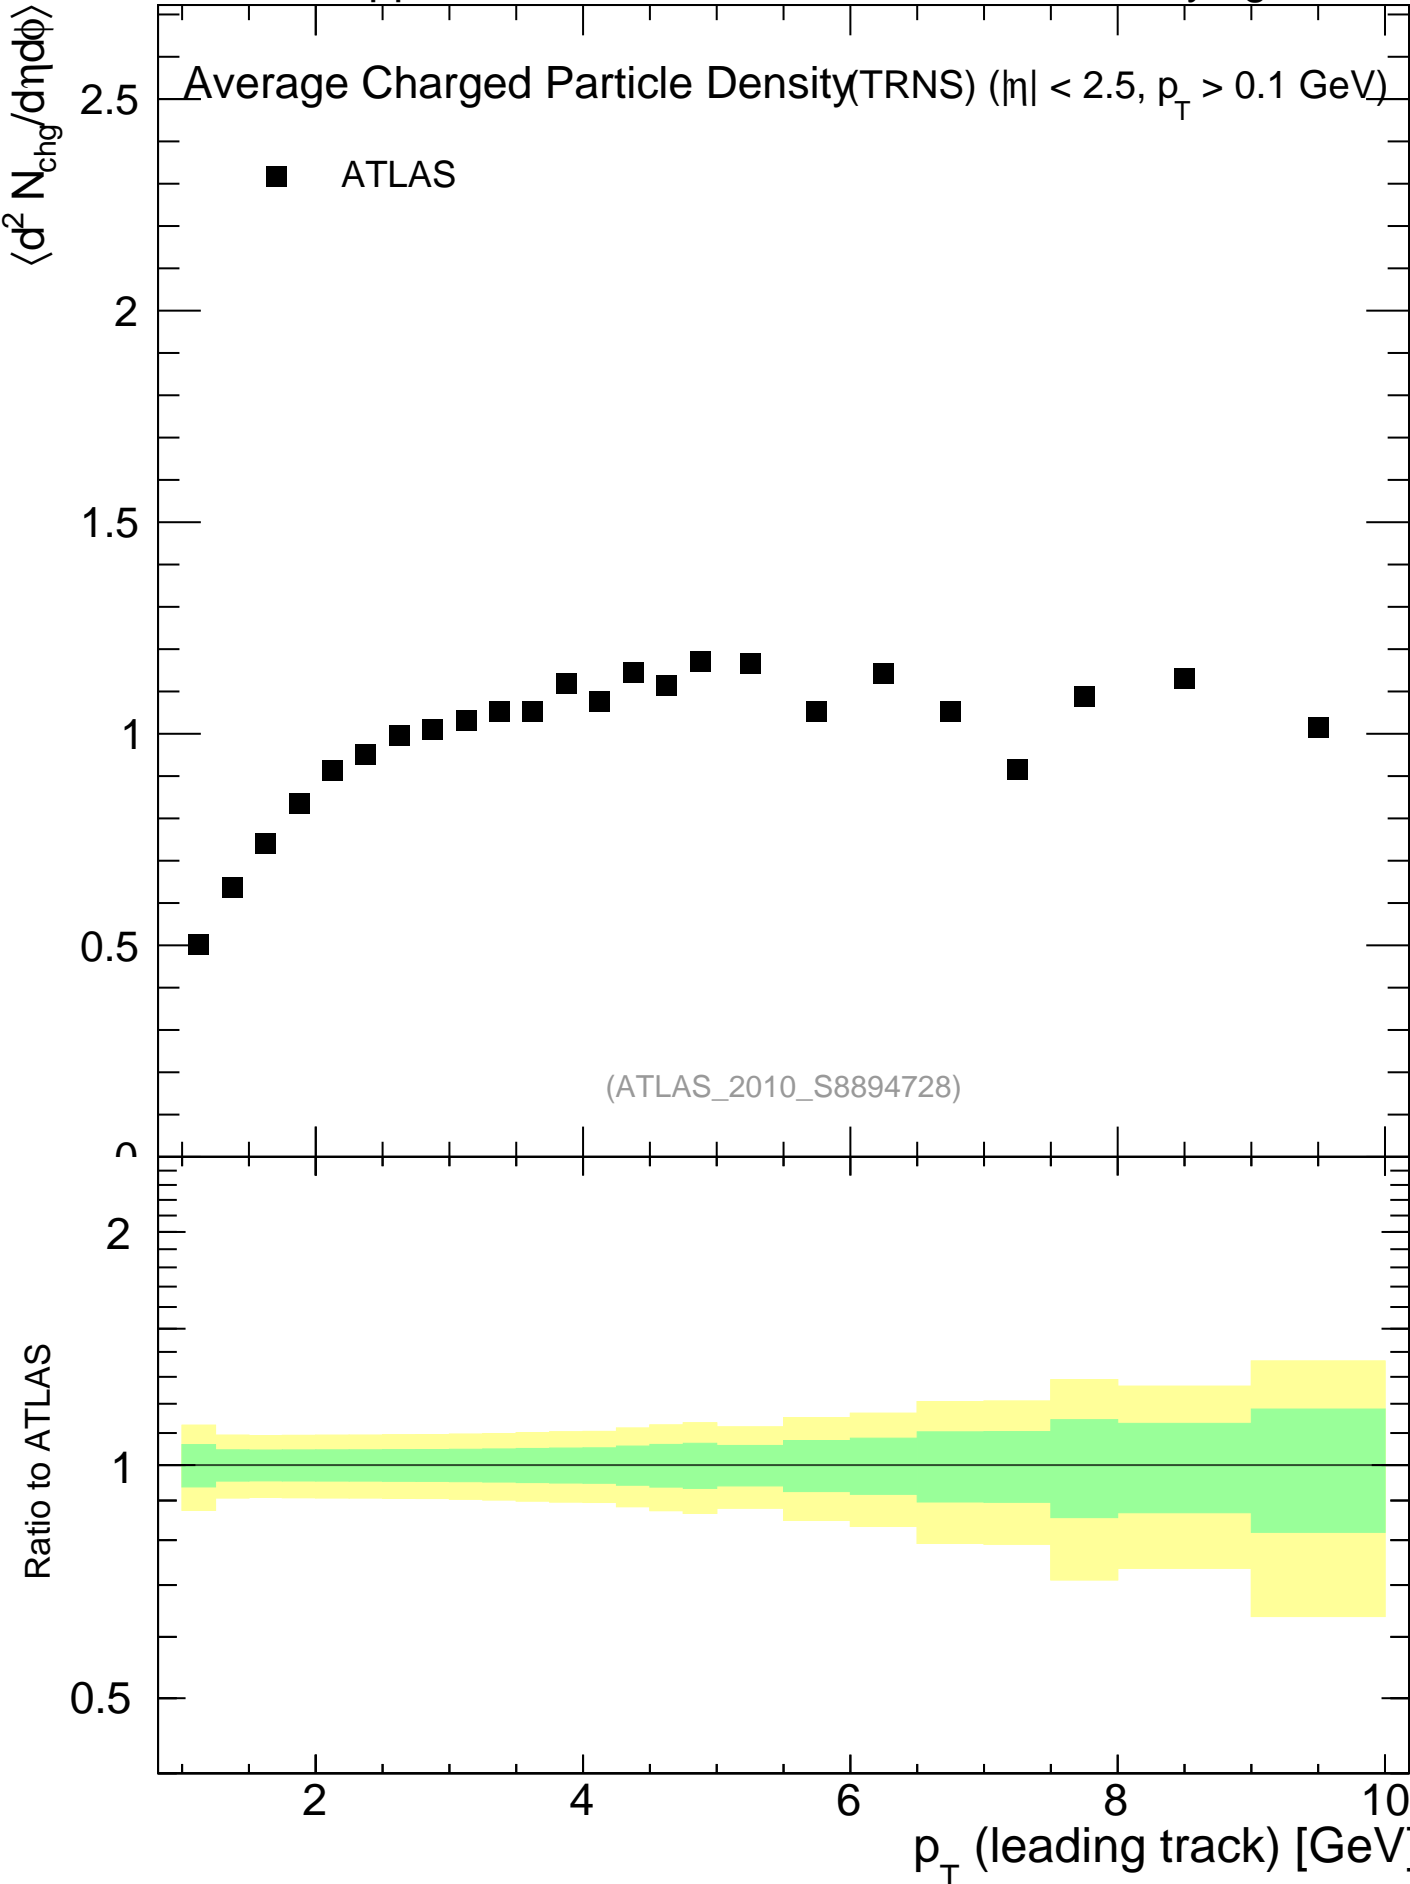

900 GeV pp

Underlying Event

mcplots.cern.ch [arXiv:1306.3436]