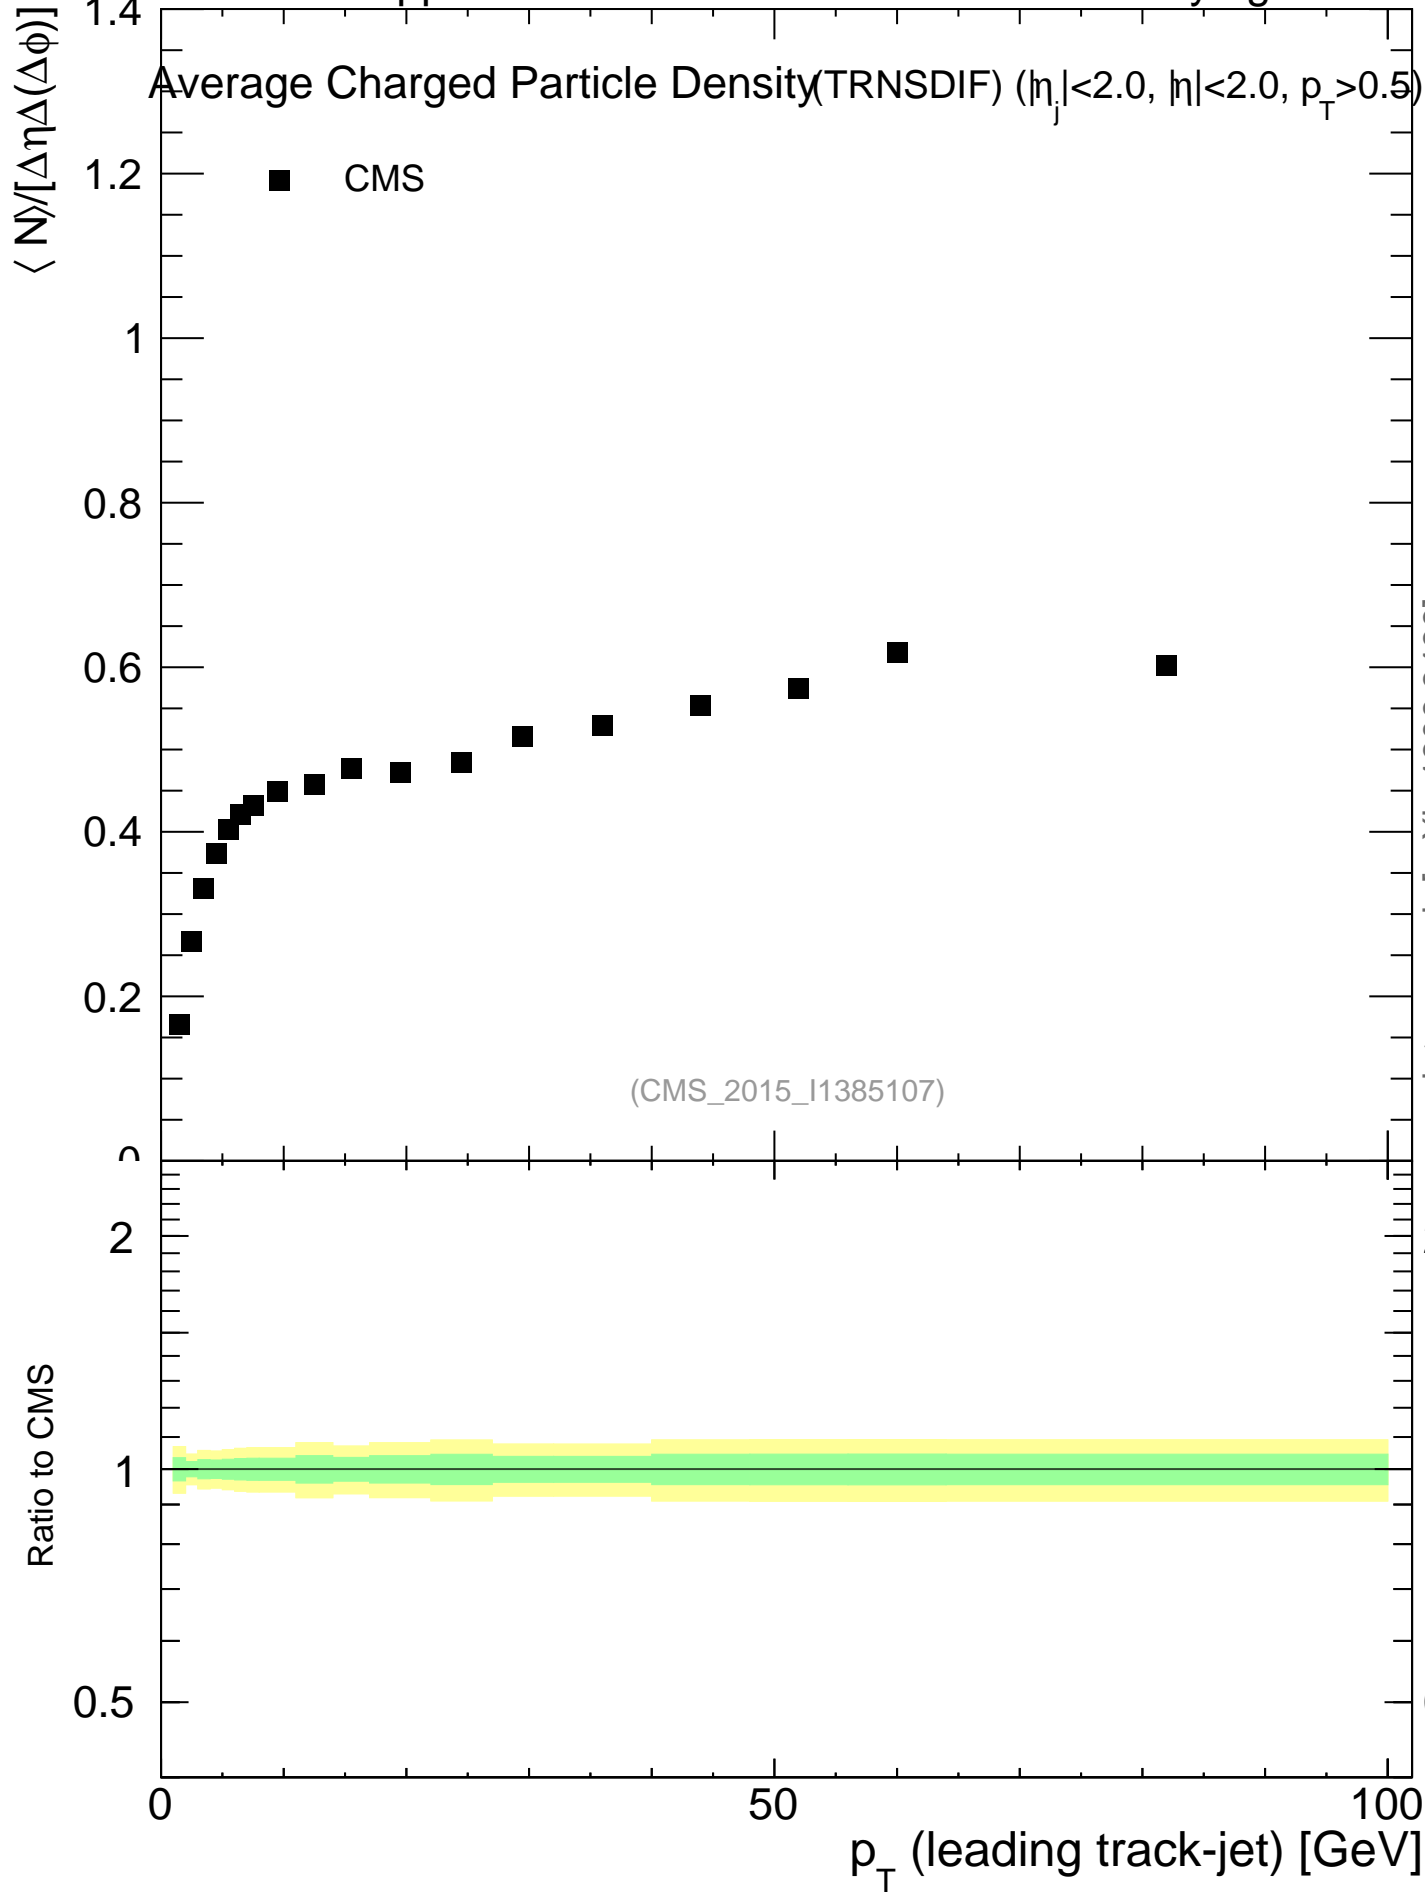

2760 GeV pp

Underlying Event

mcplots.cern.ch [arXiv:1306.3436]