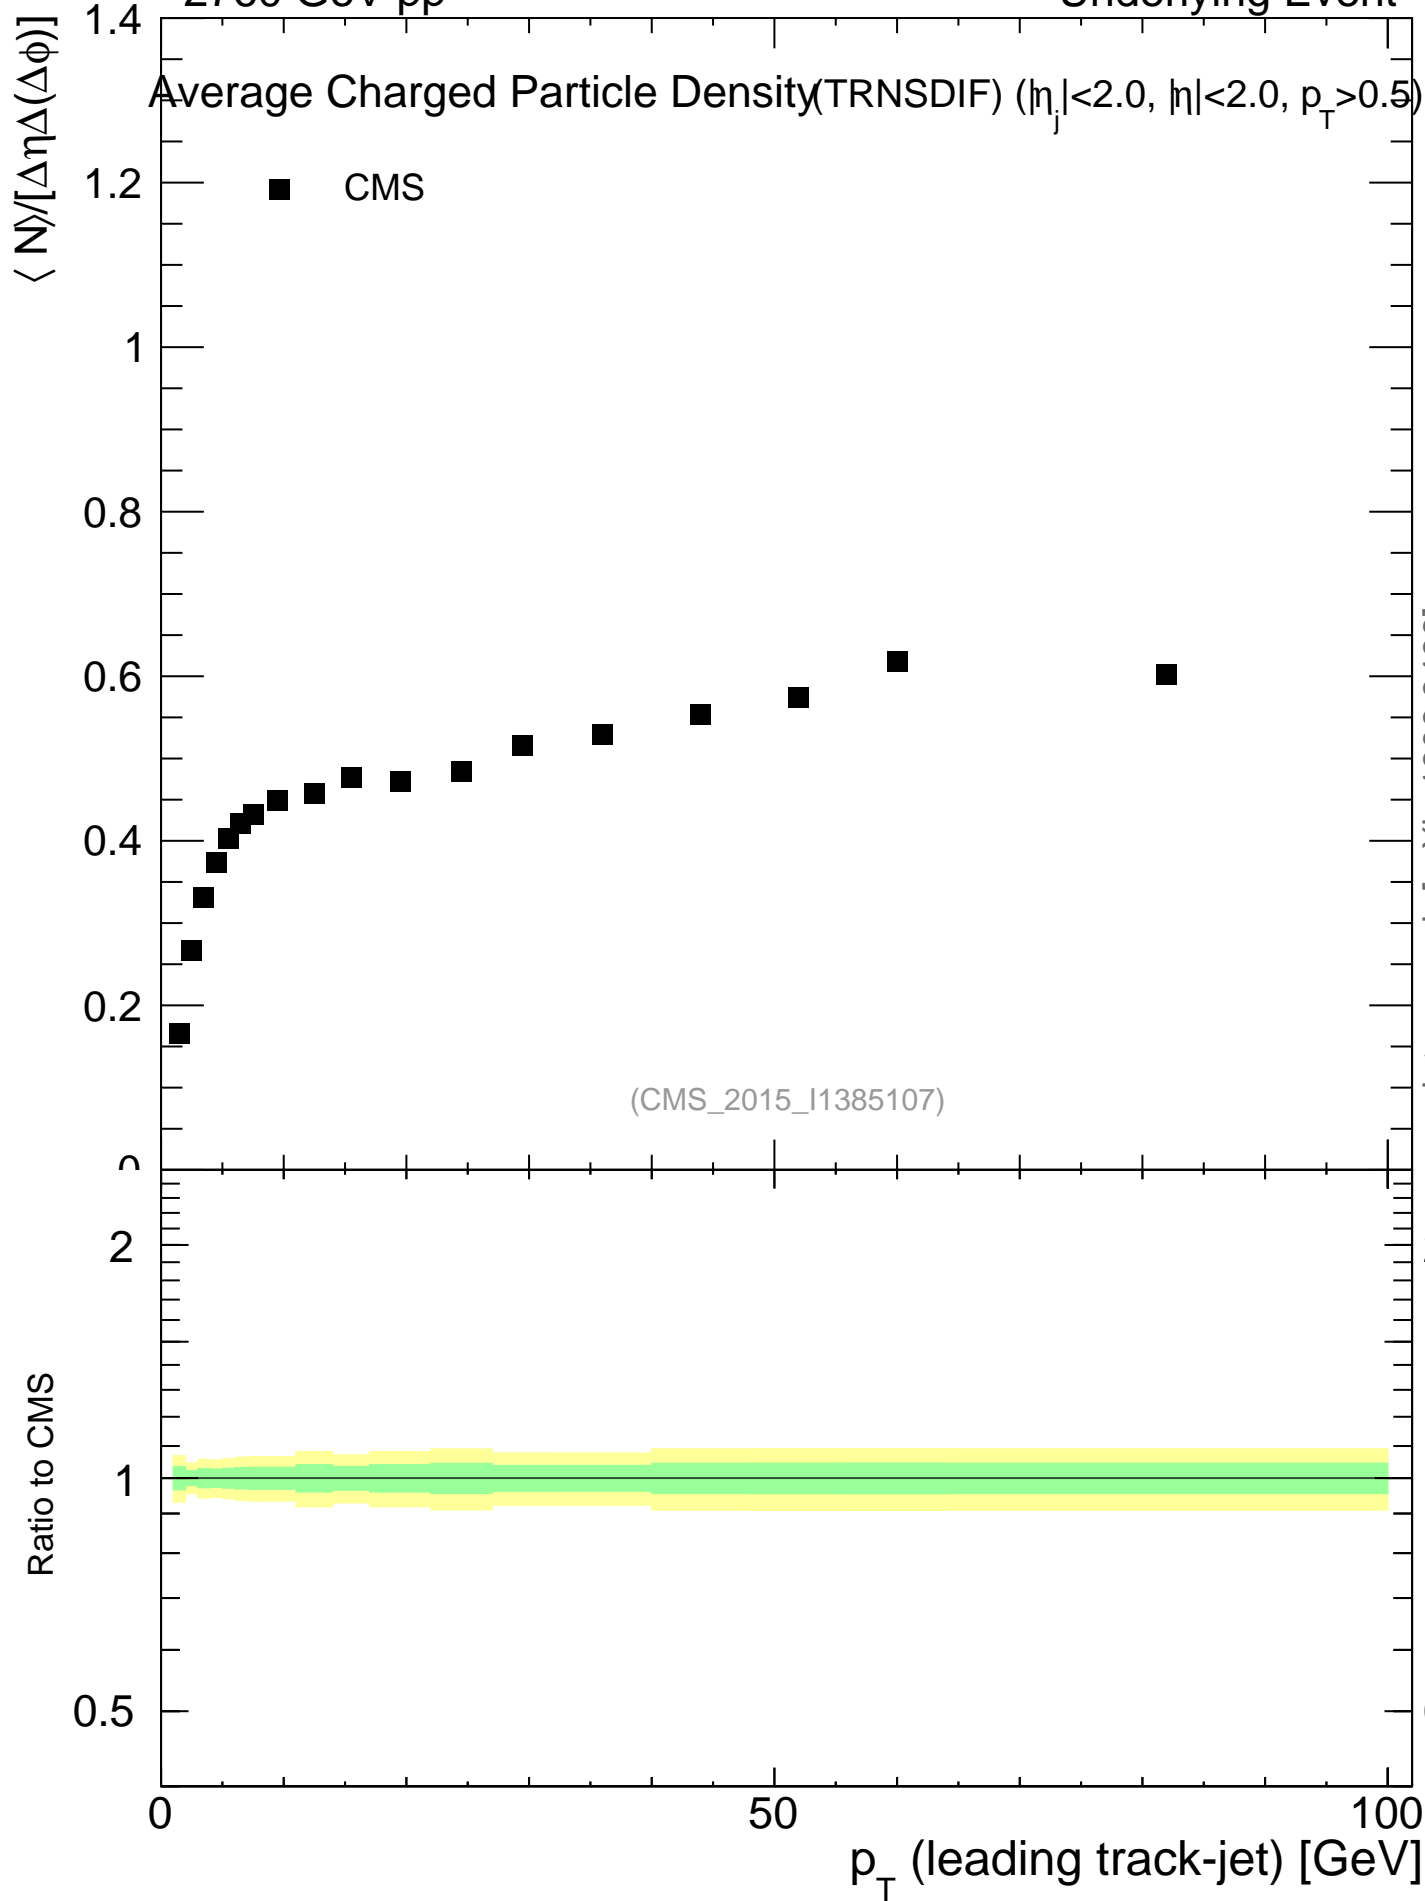

2760 GeV pp

Underlying Event

mcplots.cern.ch [arXiv:1306.3436]