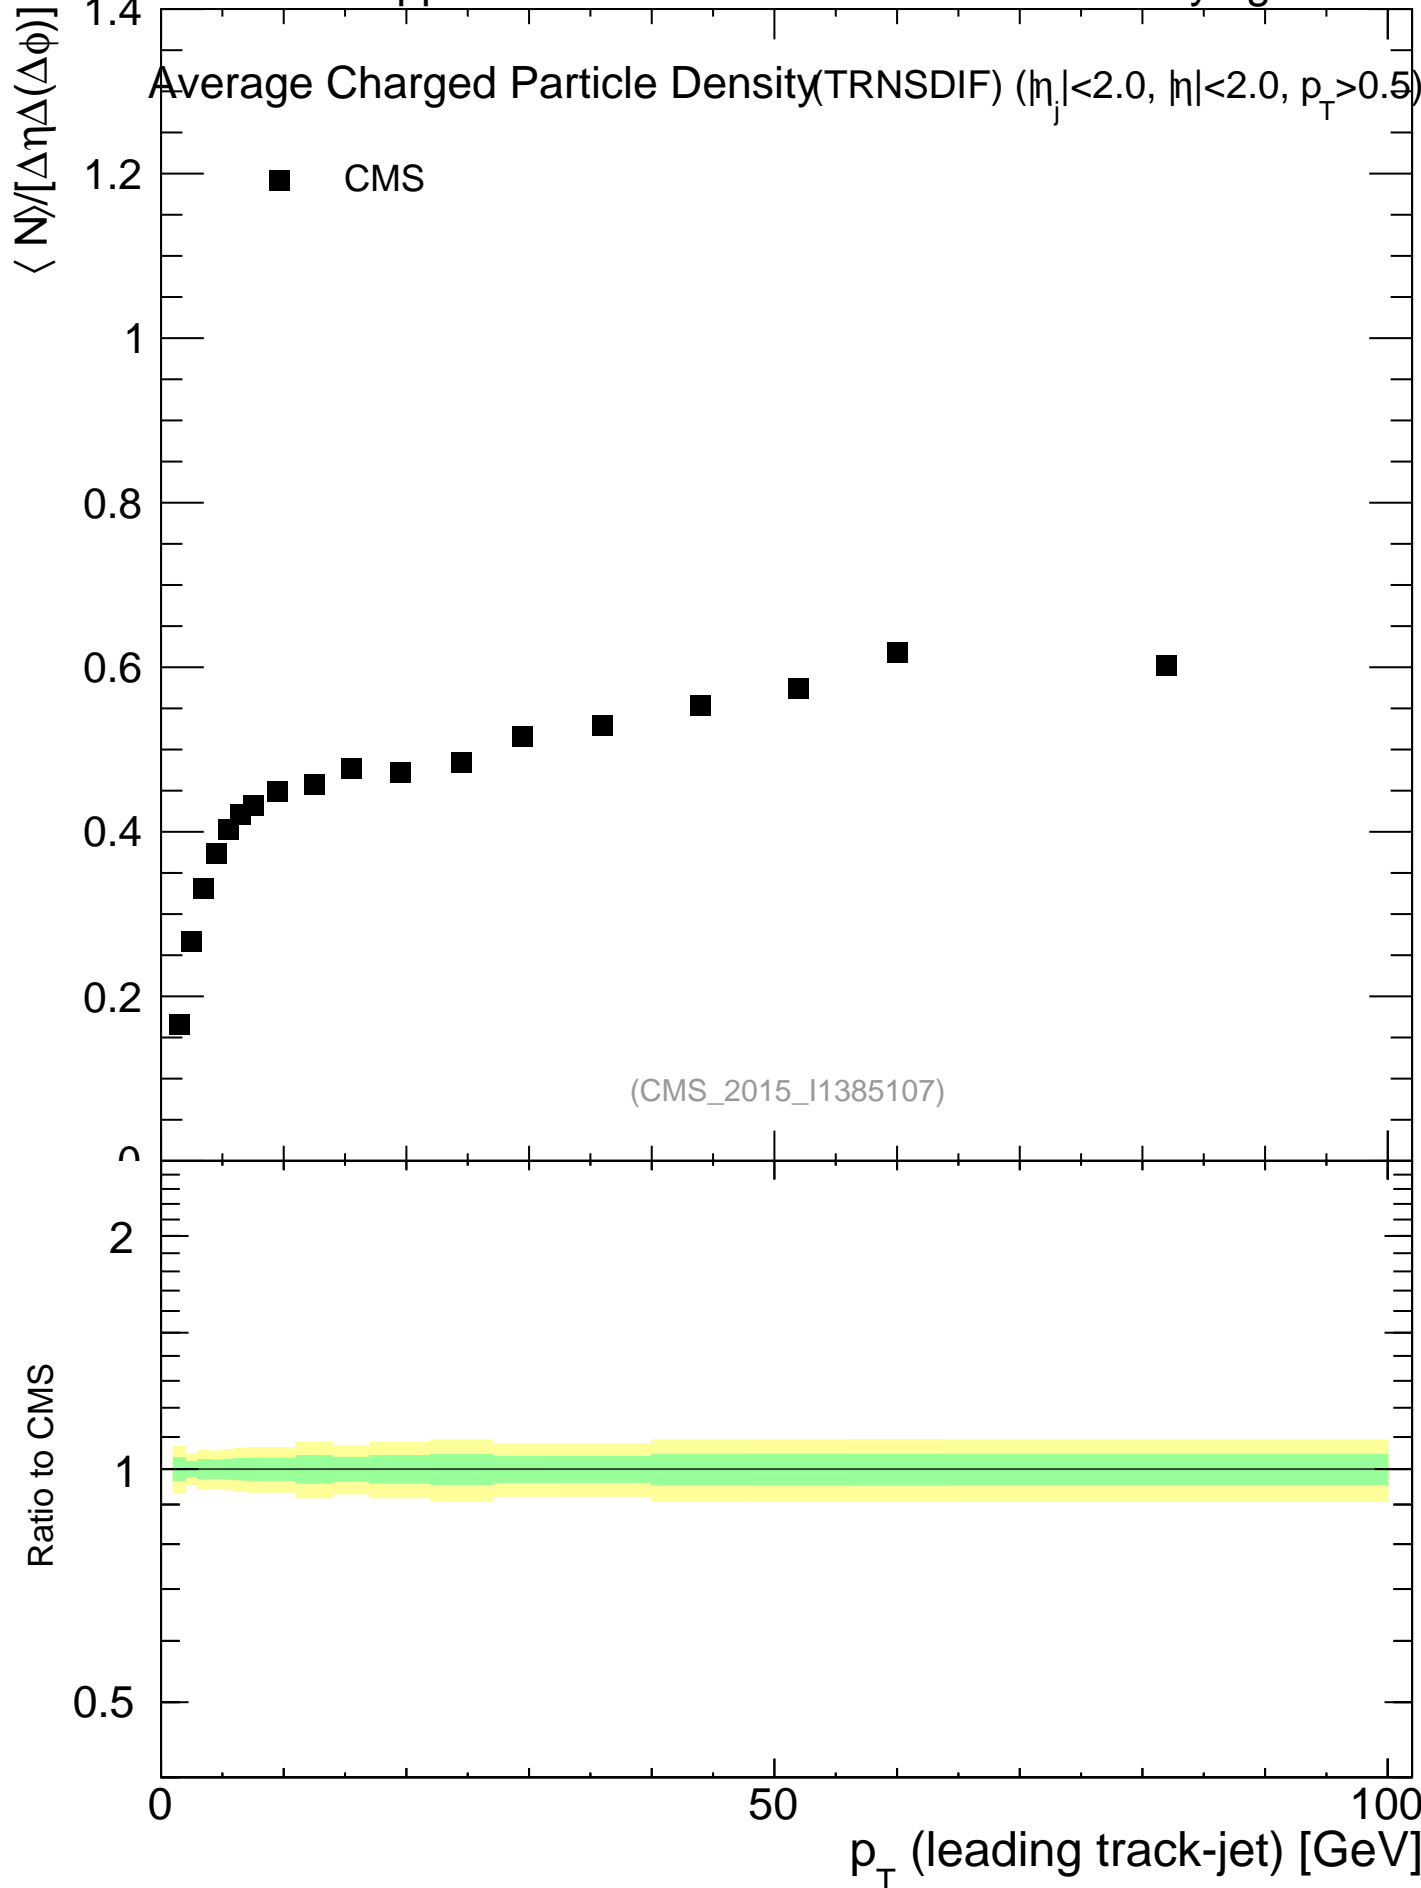

2760 GeV pp

Underlying Event

mcplots.cern.ch [arXiv:1306.3436]