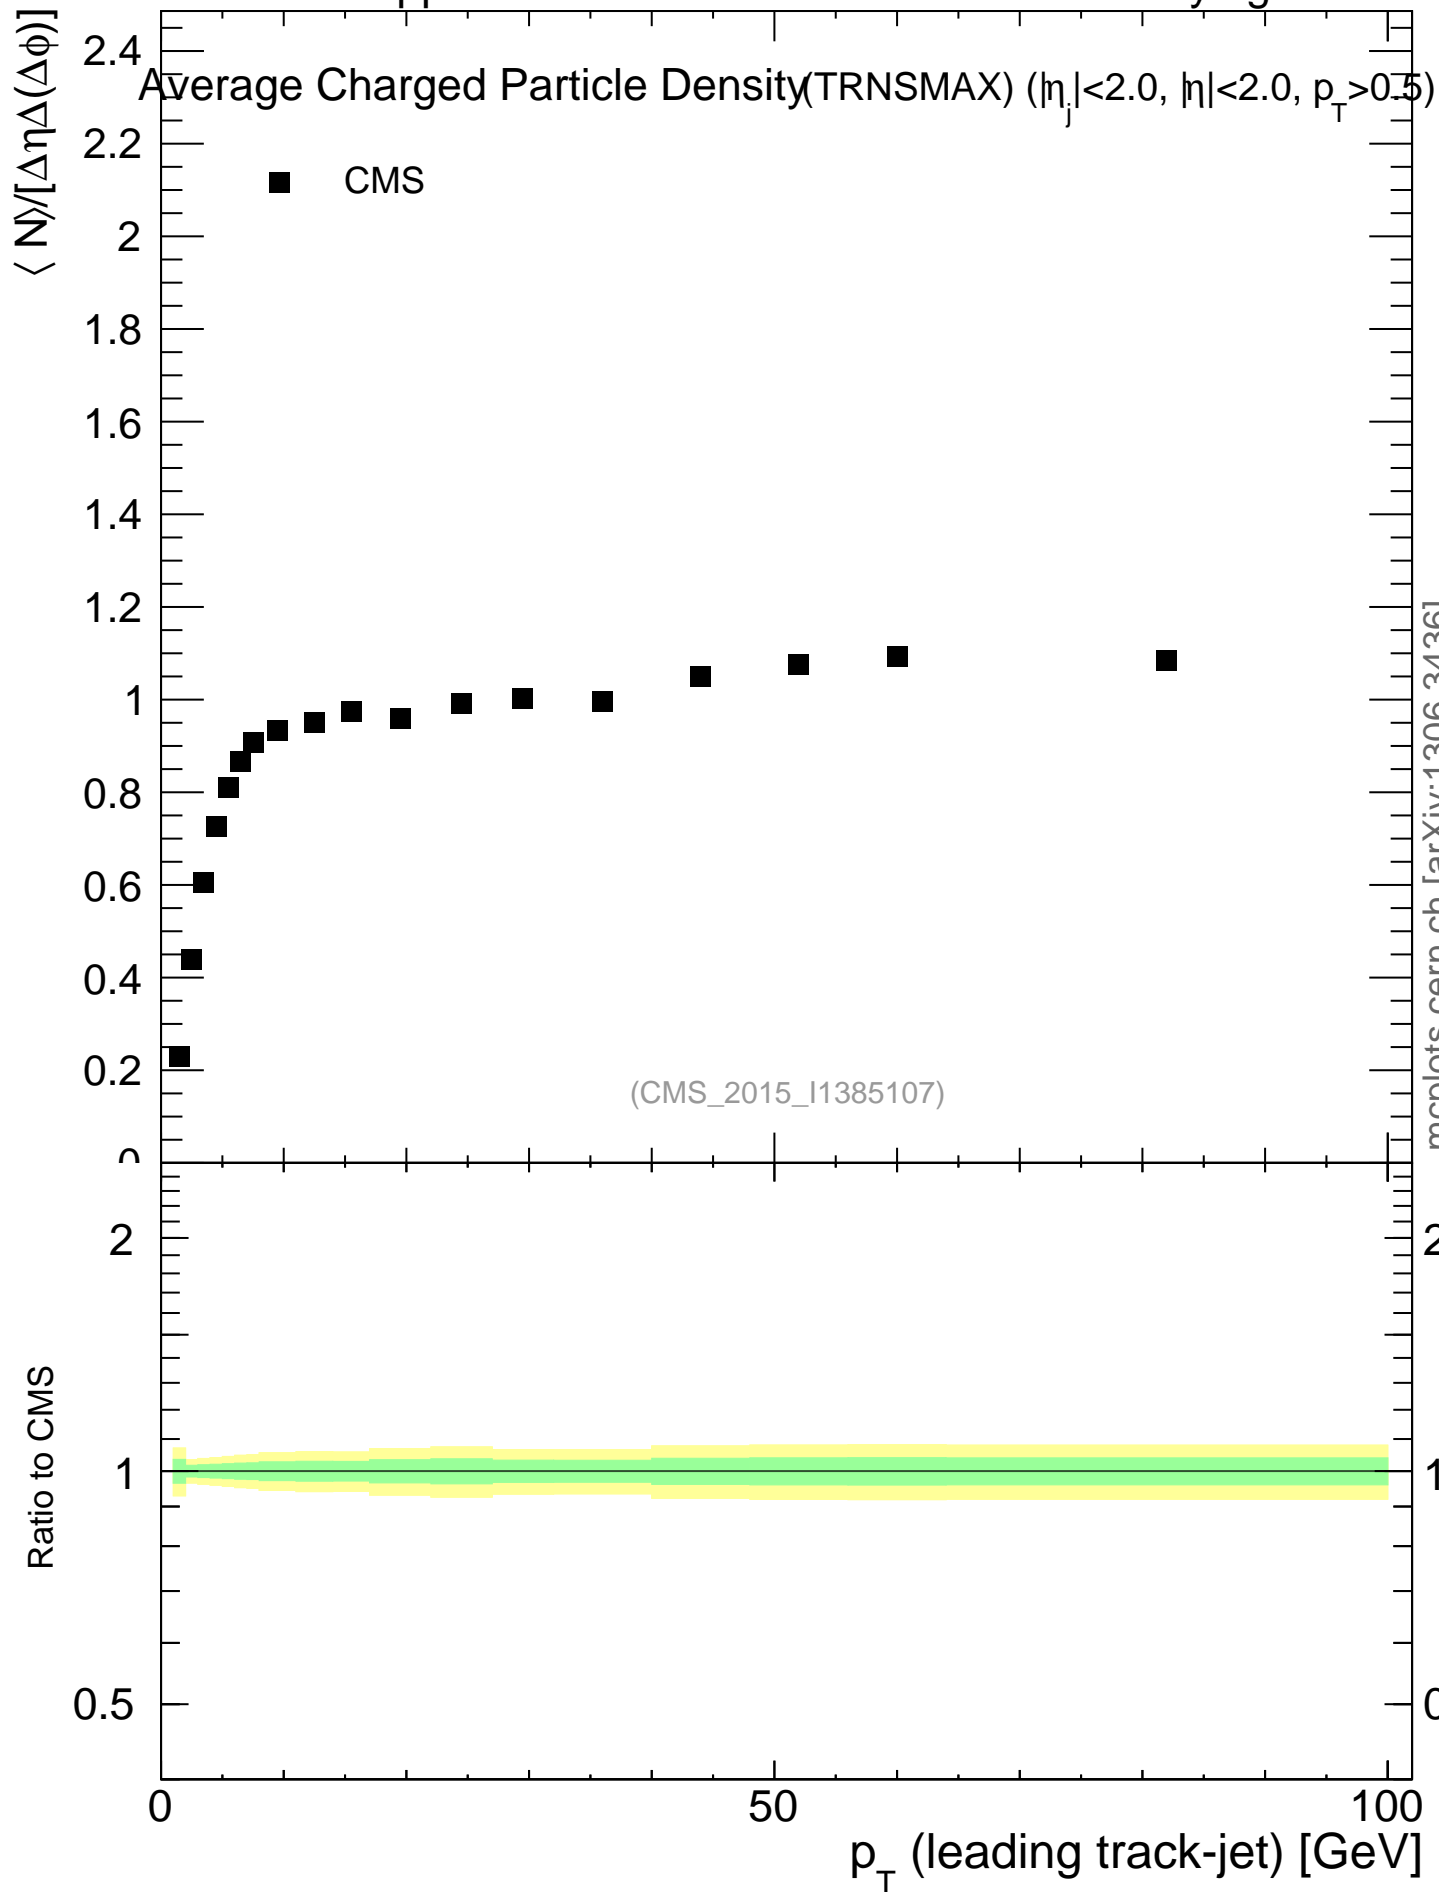

2760 GeV pp

Underlying Event

mcplots.cern.ch [arXiv:1306.3436]