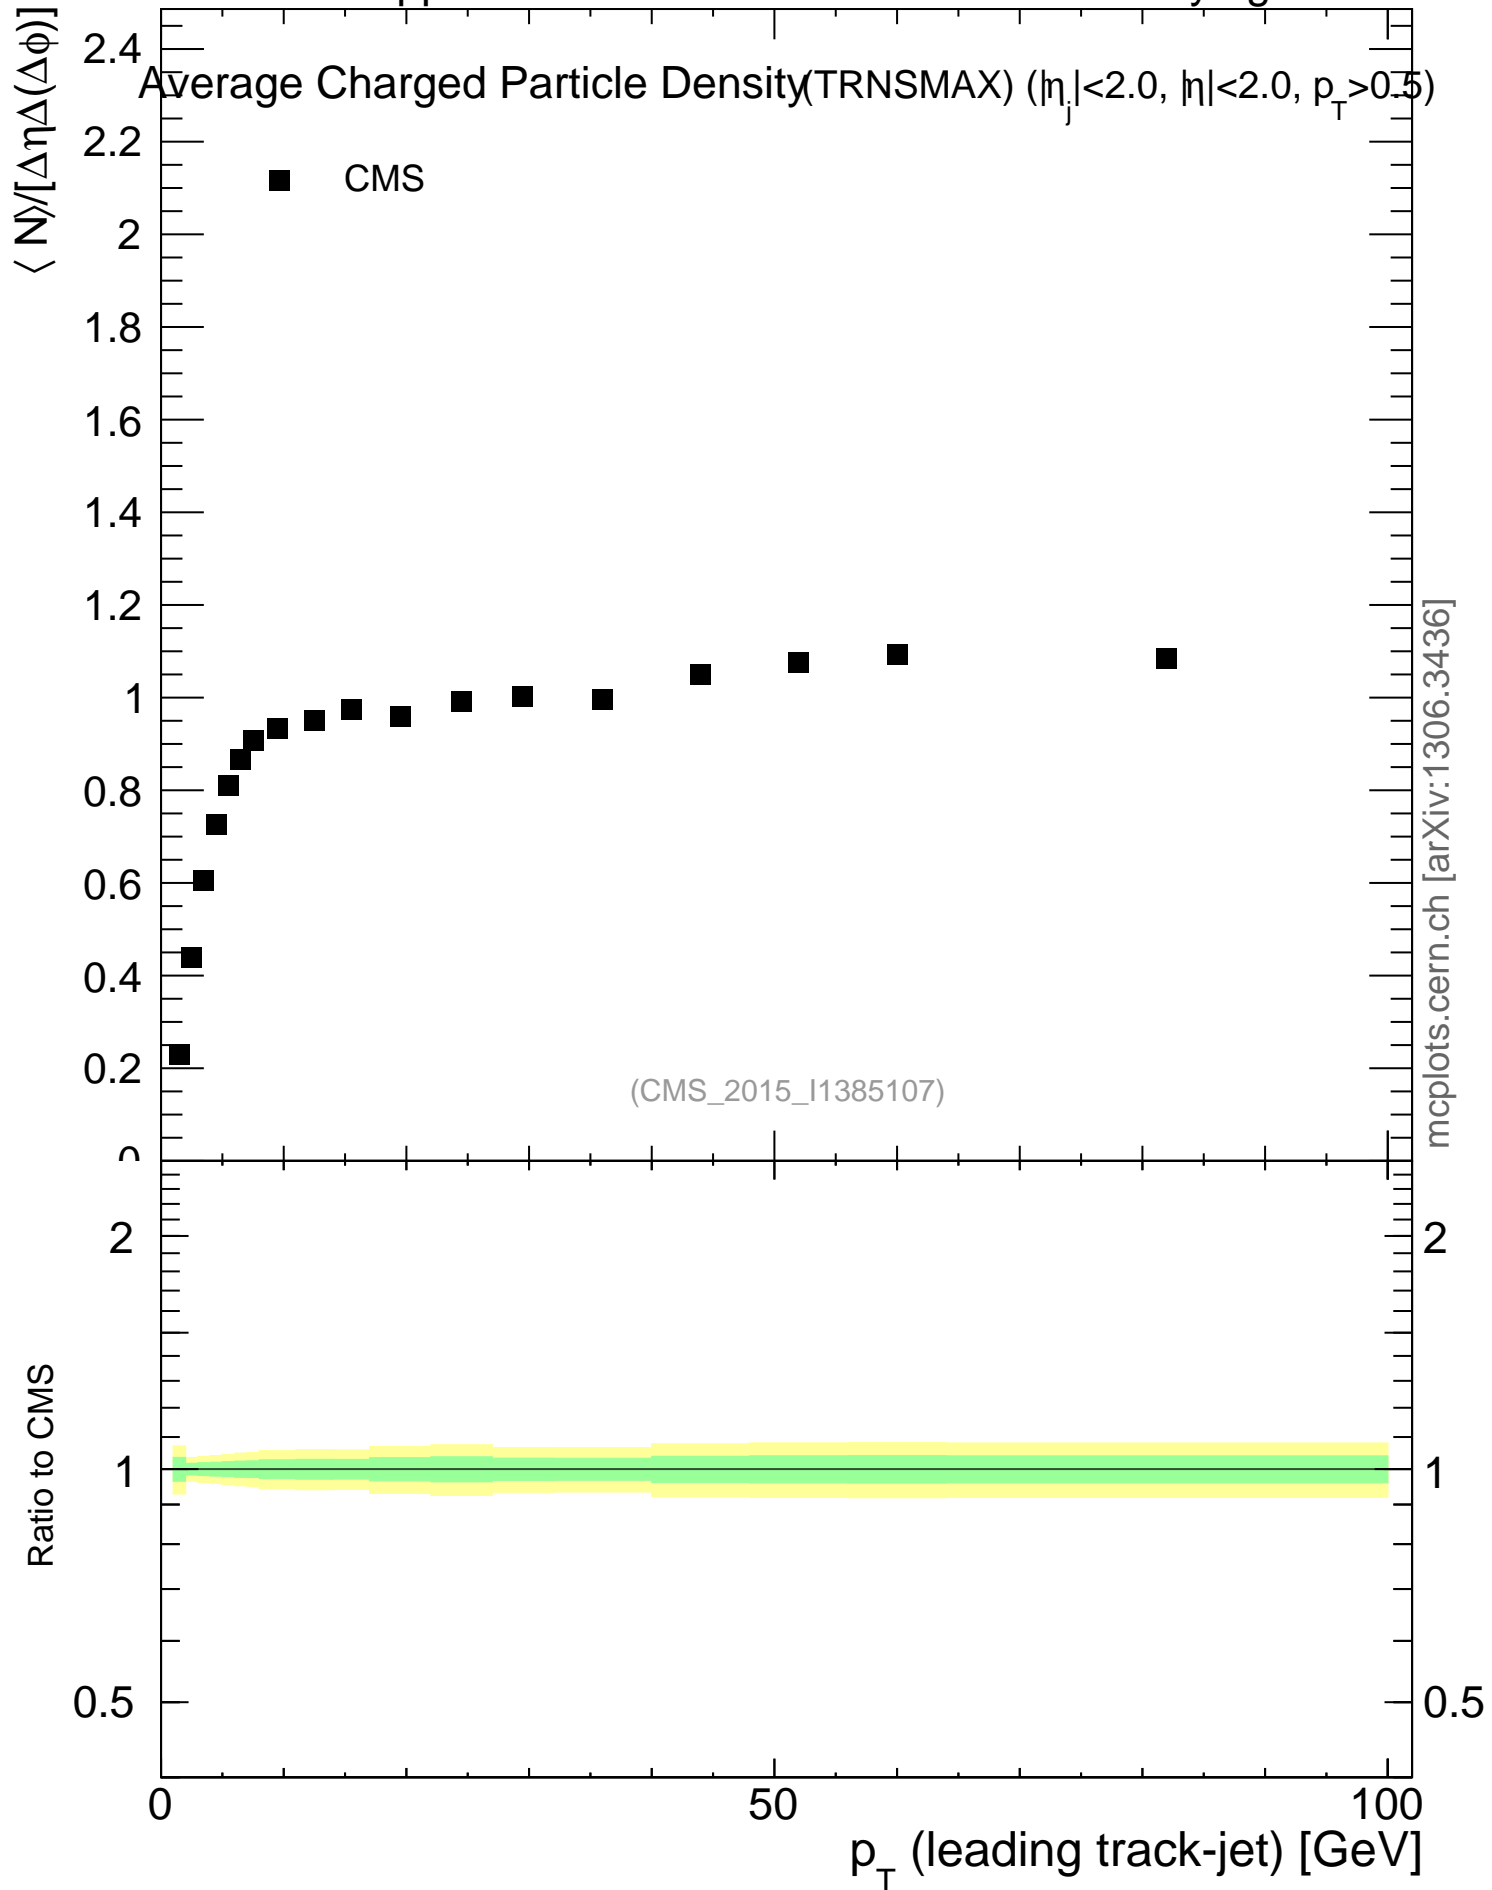

2760 GeV pp

Underlying Event

mcplots.cern.ch [arXiv:1306.3436]