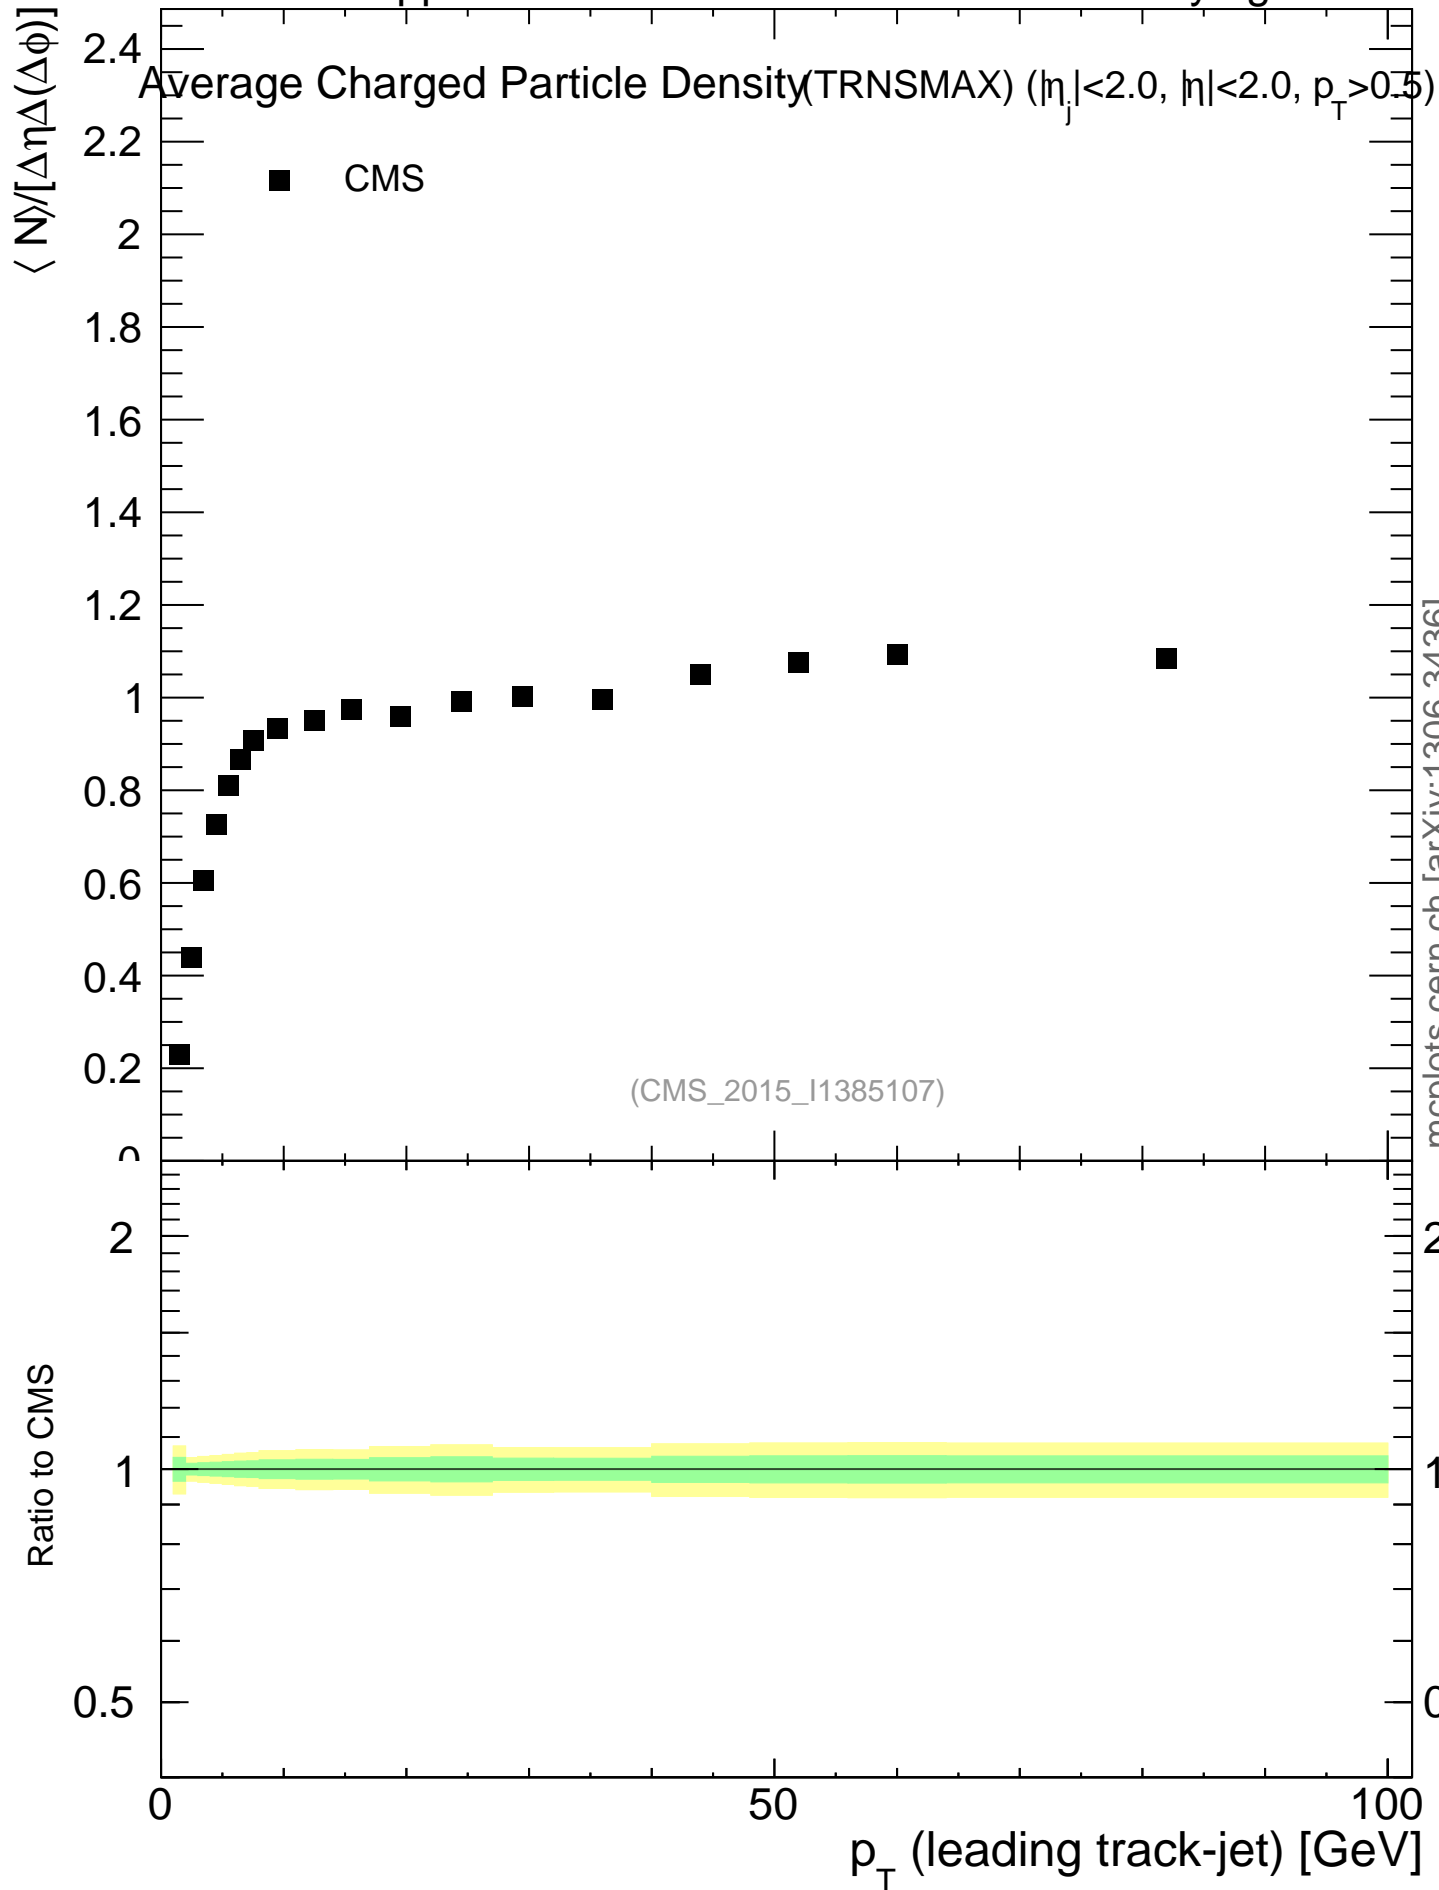

2760 GeV pp

Underlying Event

mcplots.cern.ch [arXiv:1306.3436]