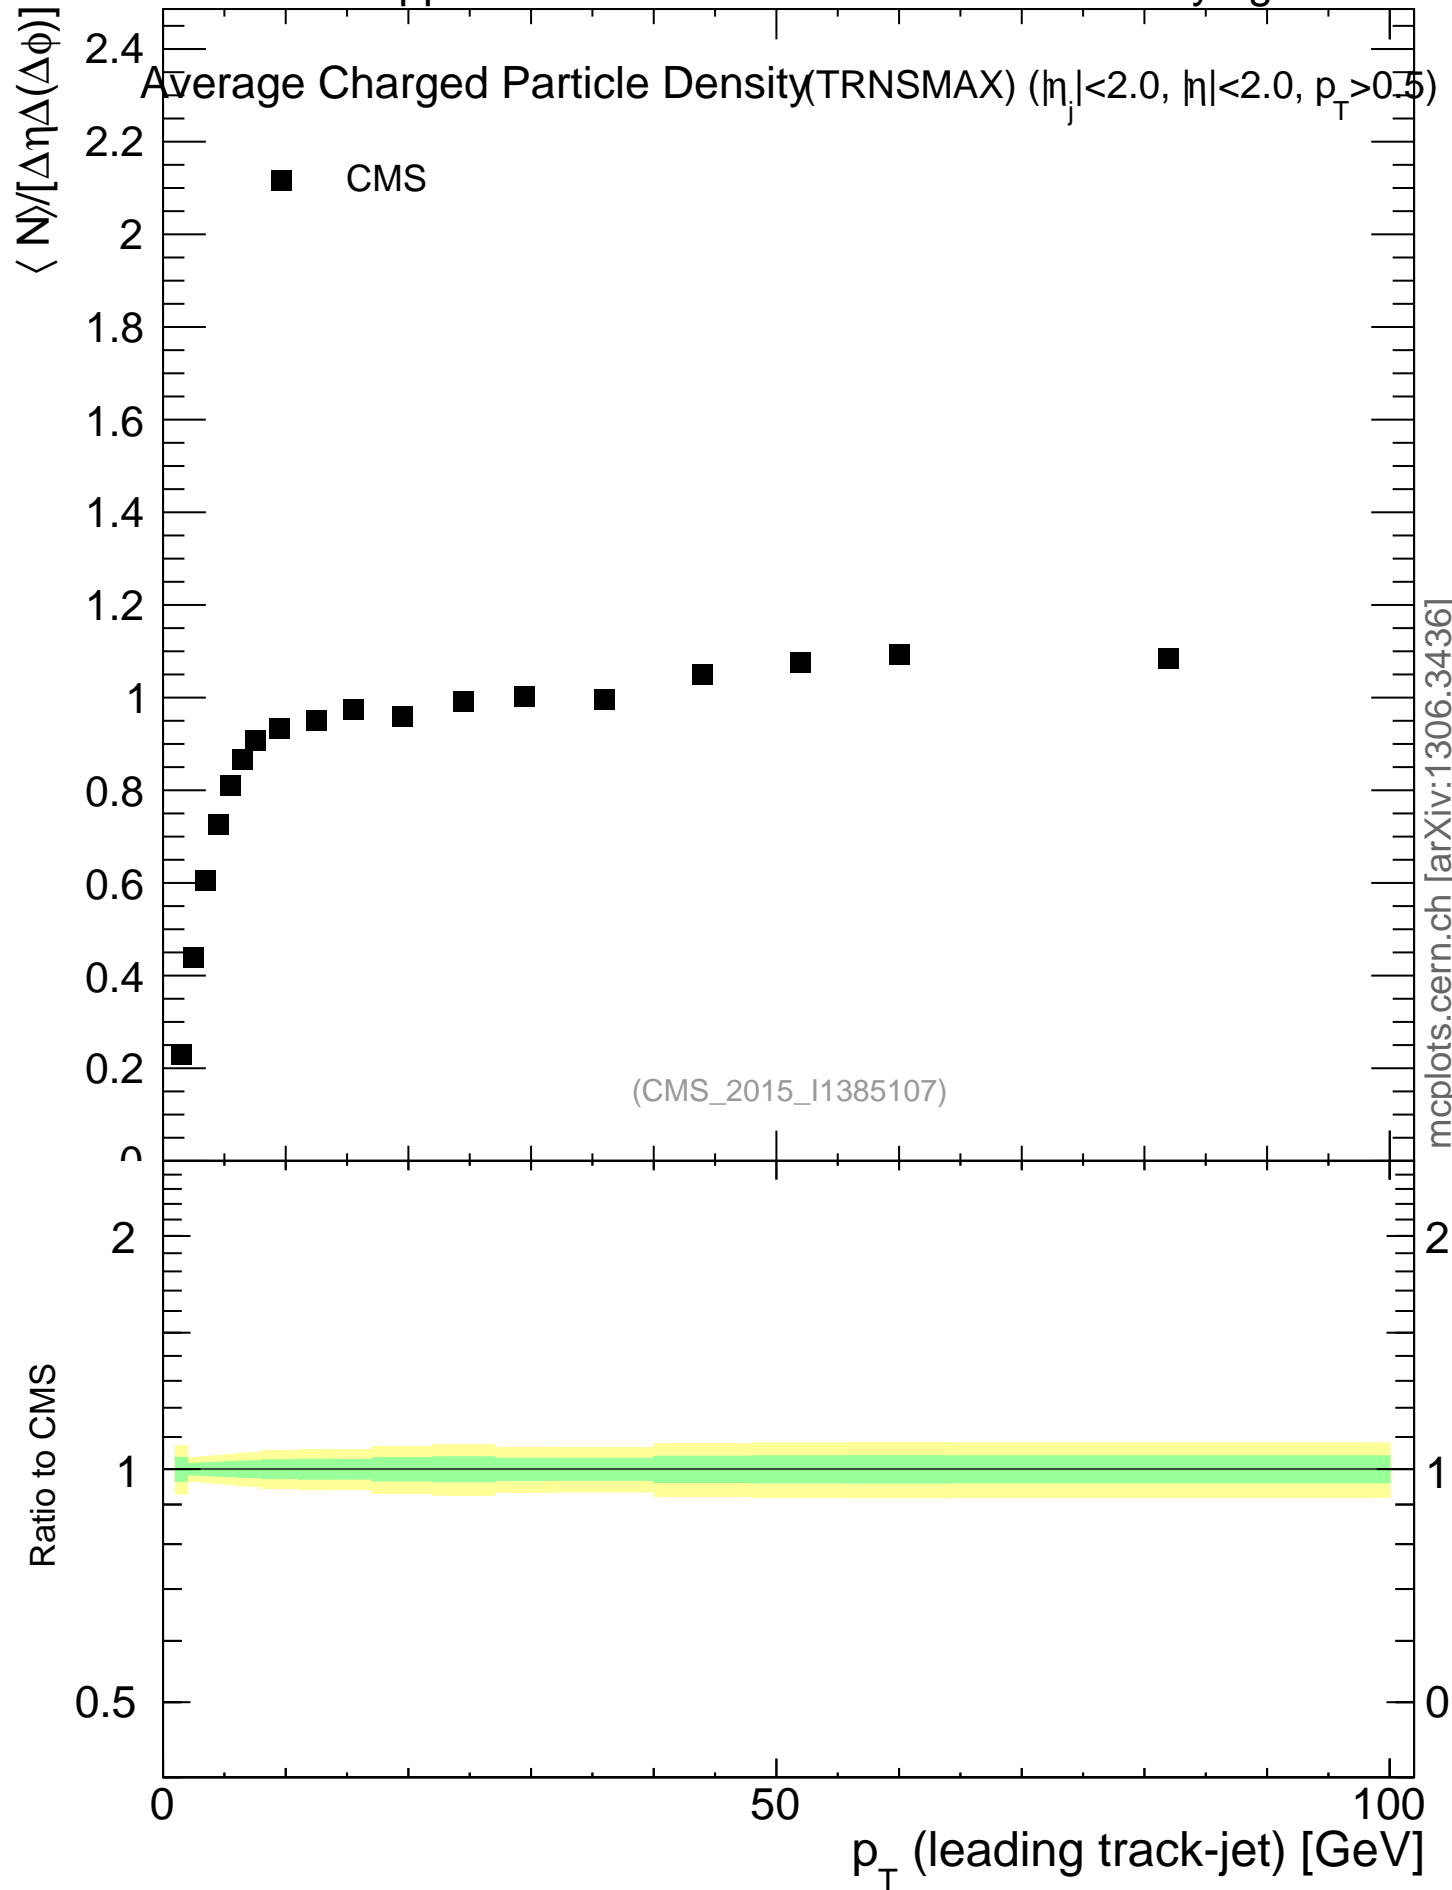

2760 GeV pp

Underlying Event

mcplots.cern.ch [arXiv:1306.3436]