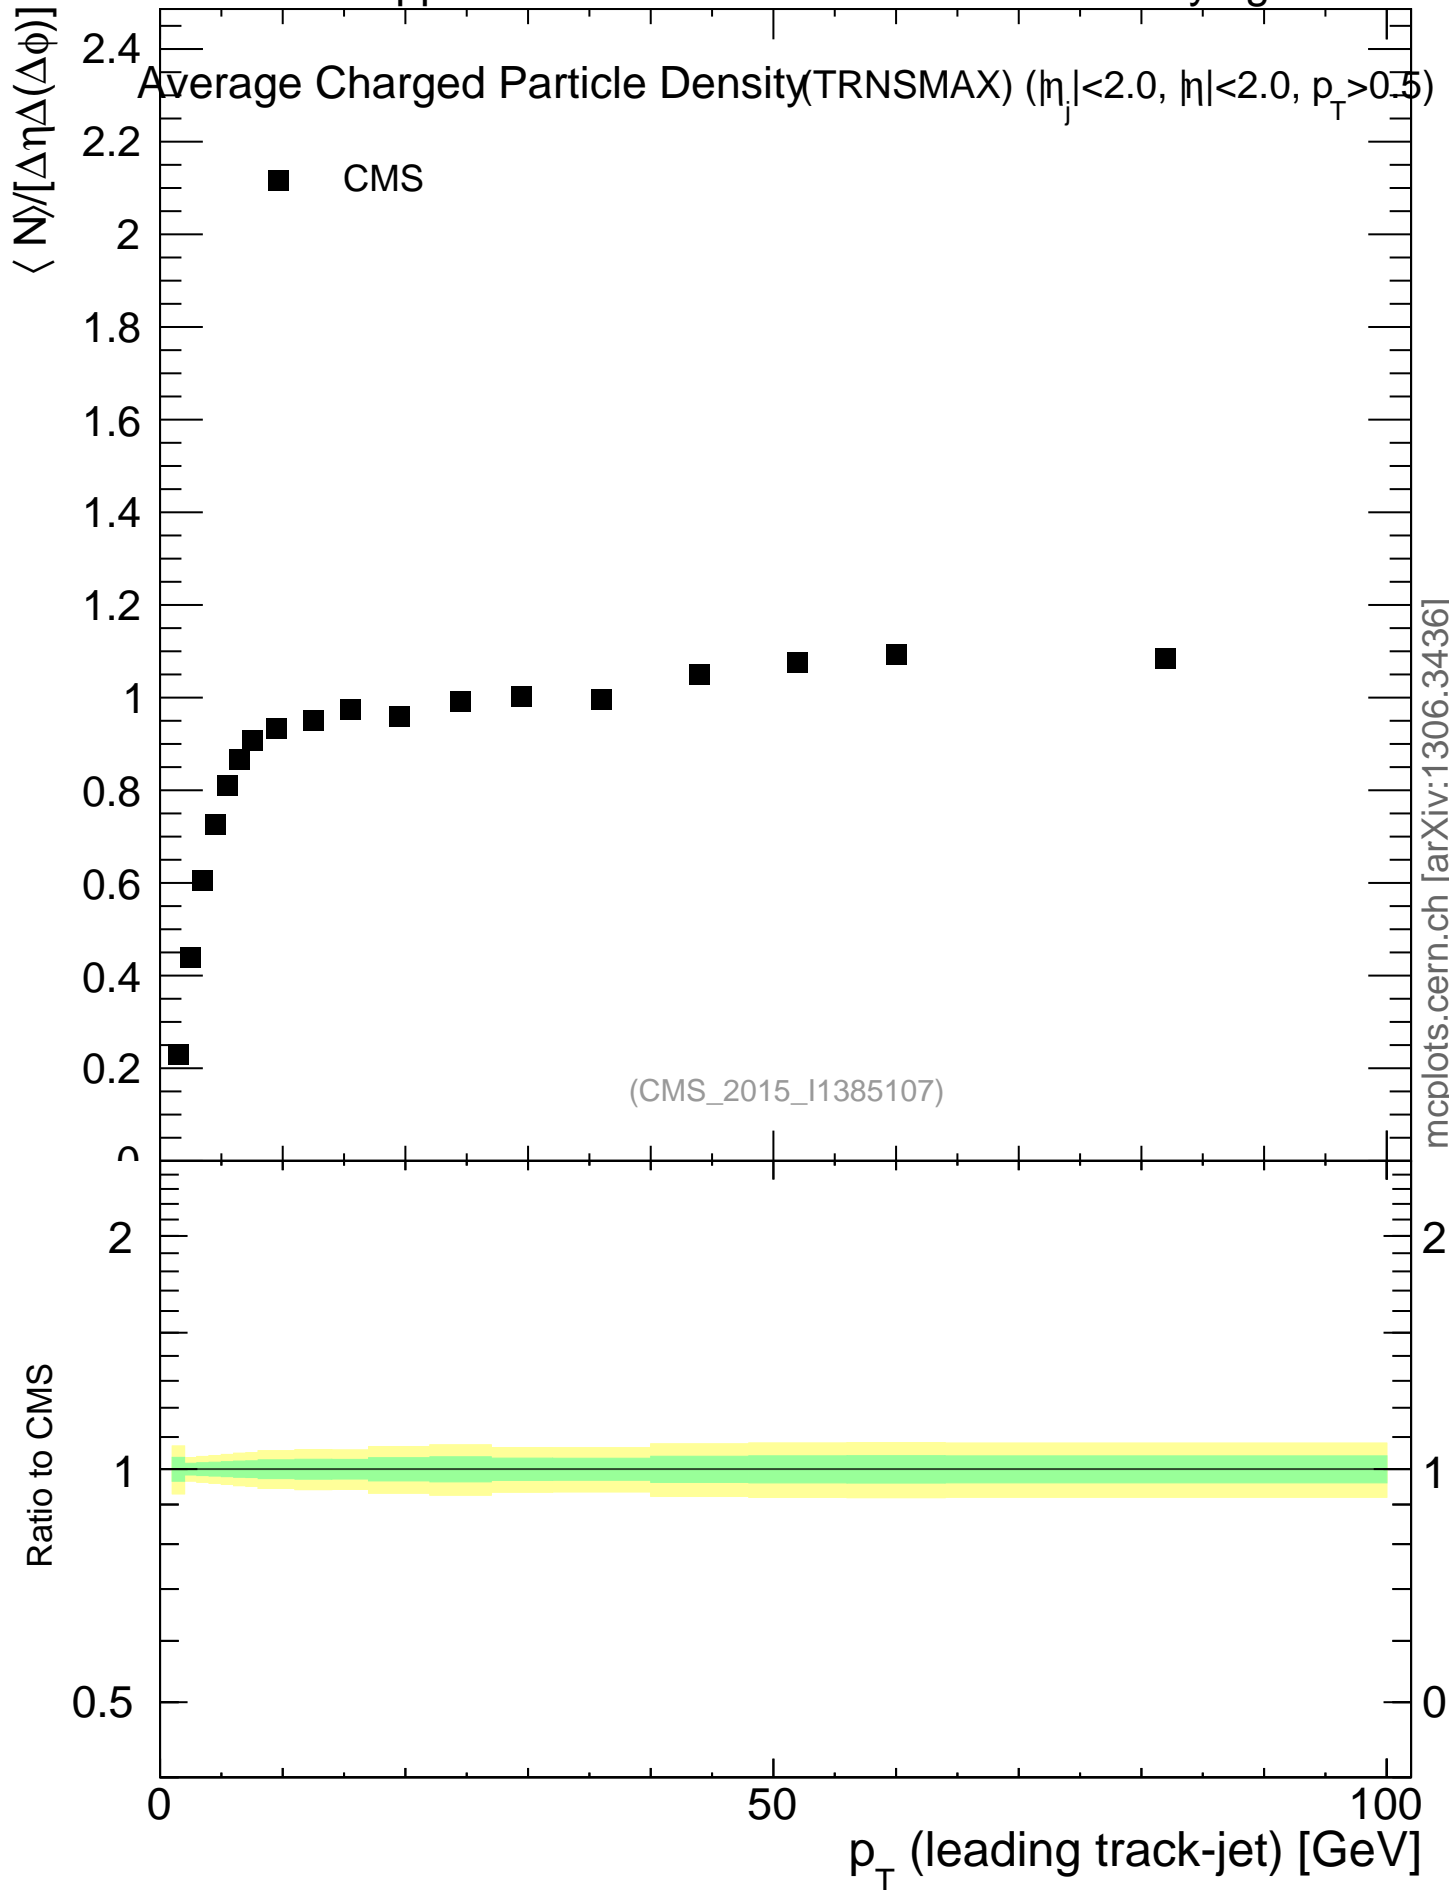

2760 GeV pp

Underlying Event

mcplots.cern.ch [arXiv:1306.3436]