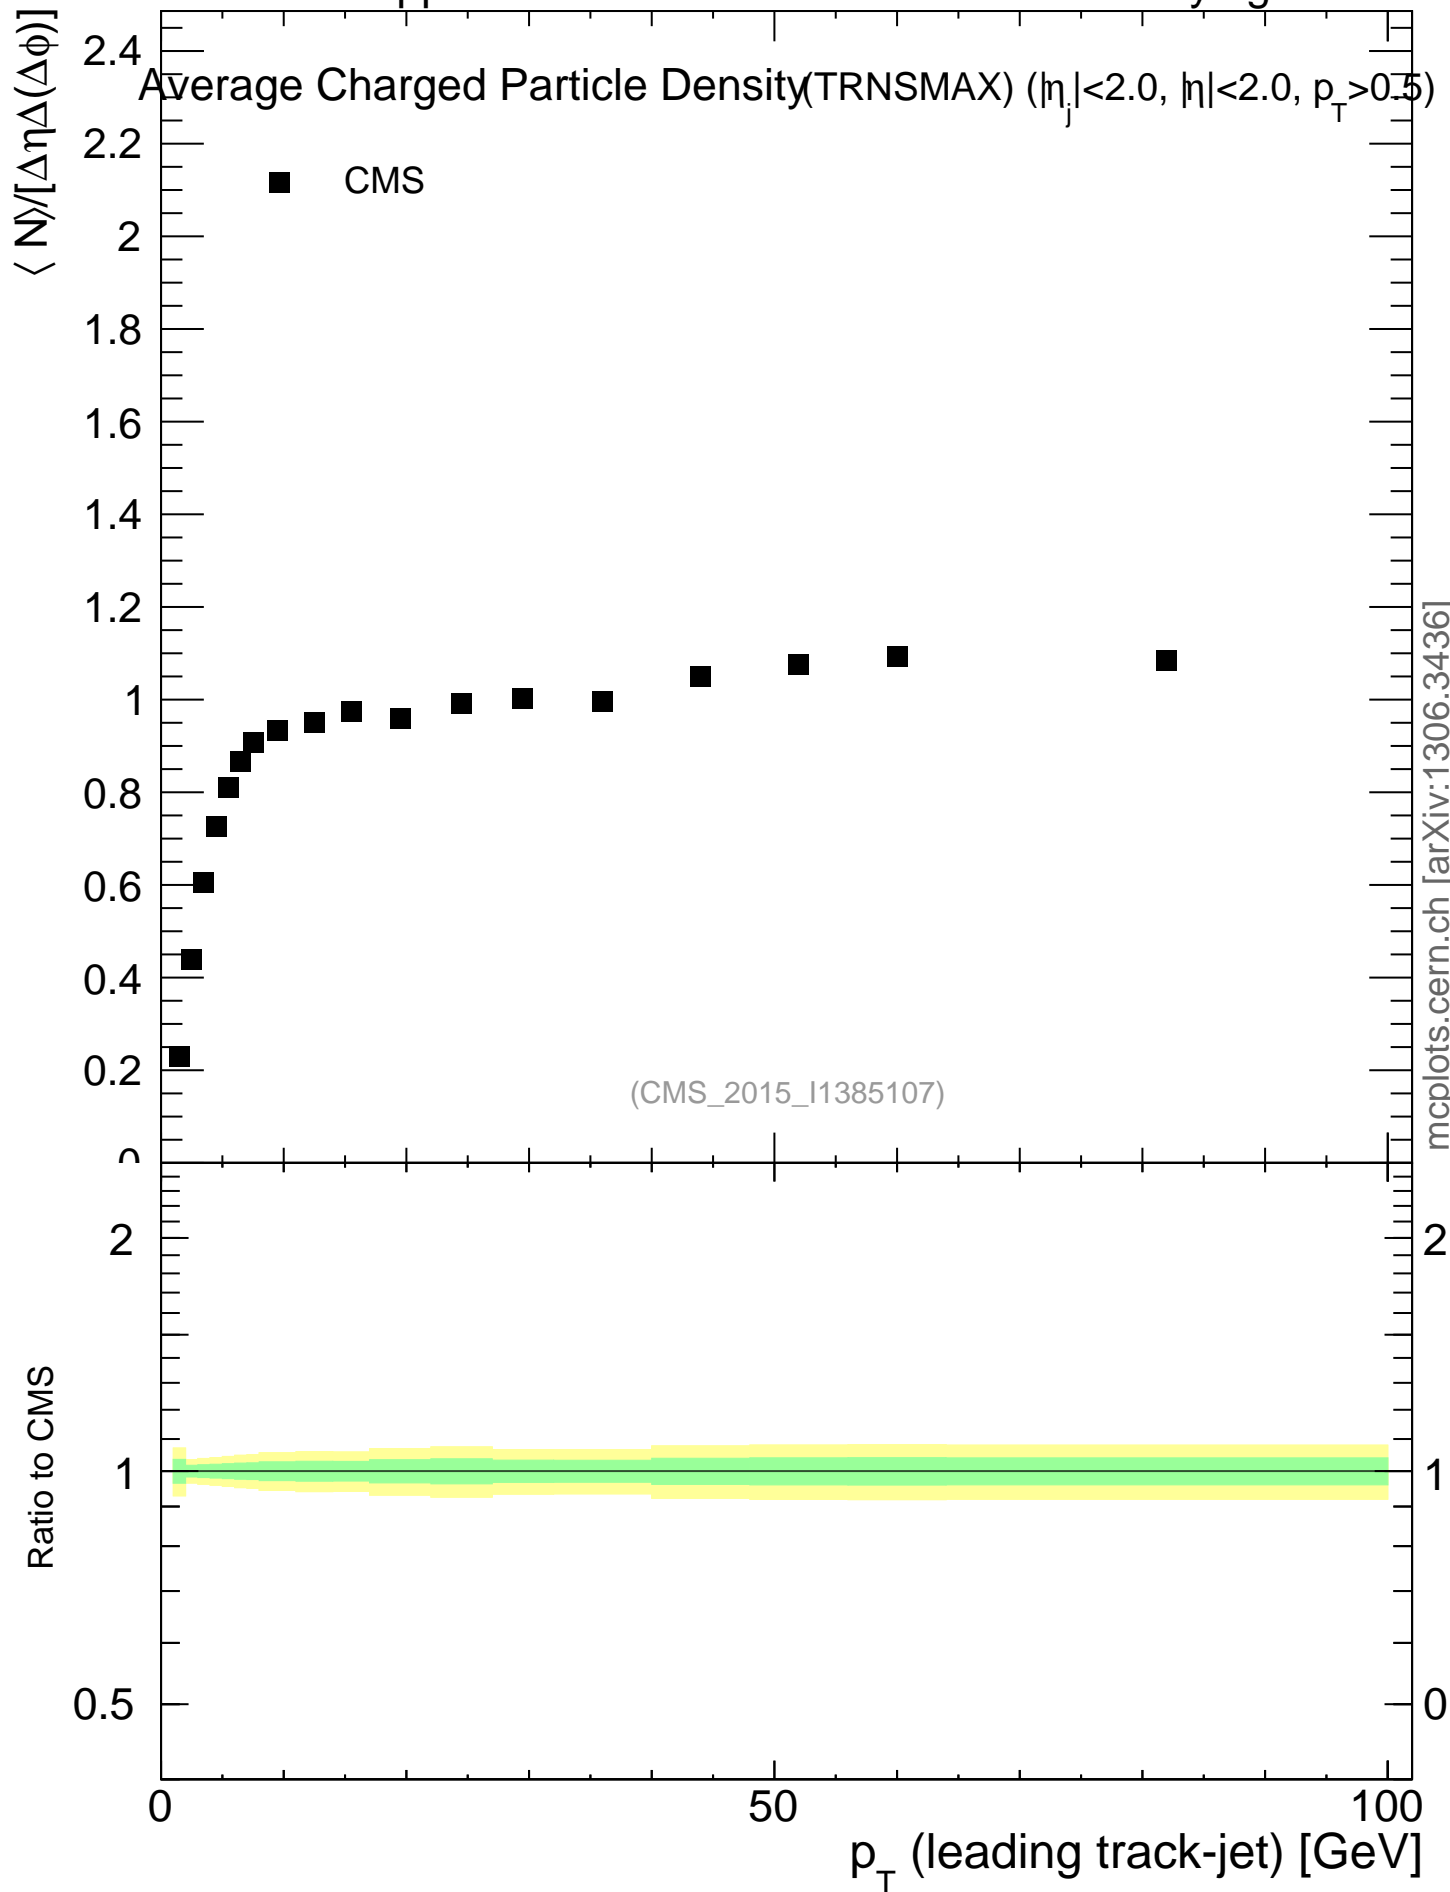

2760 GeV pp

Underlying Event

mcplots.cern.ch [arXiv:1306.3436]