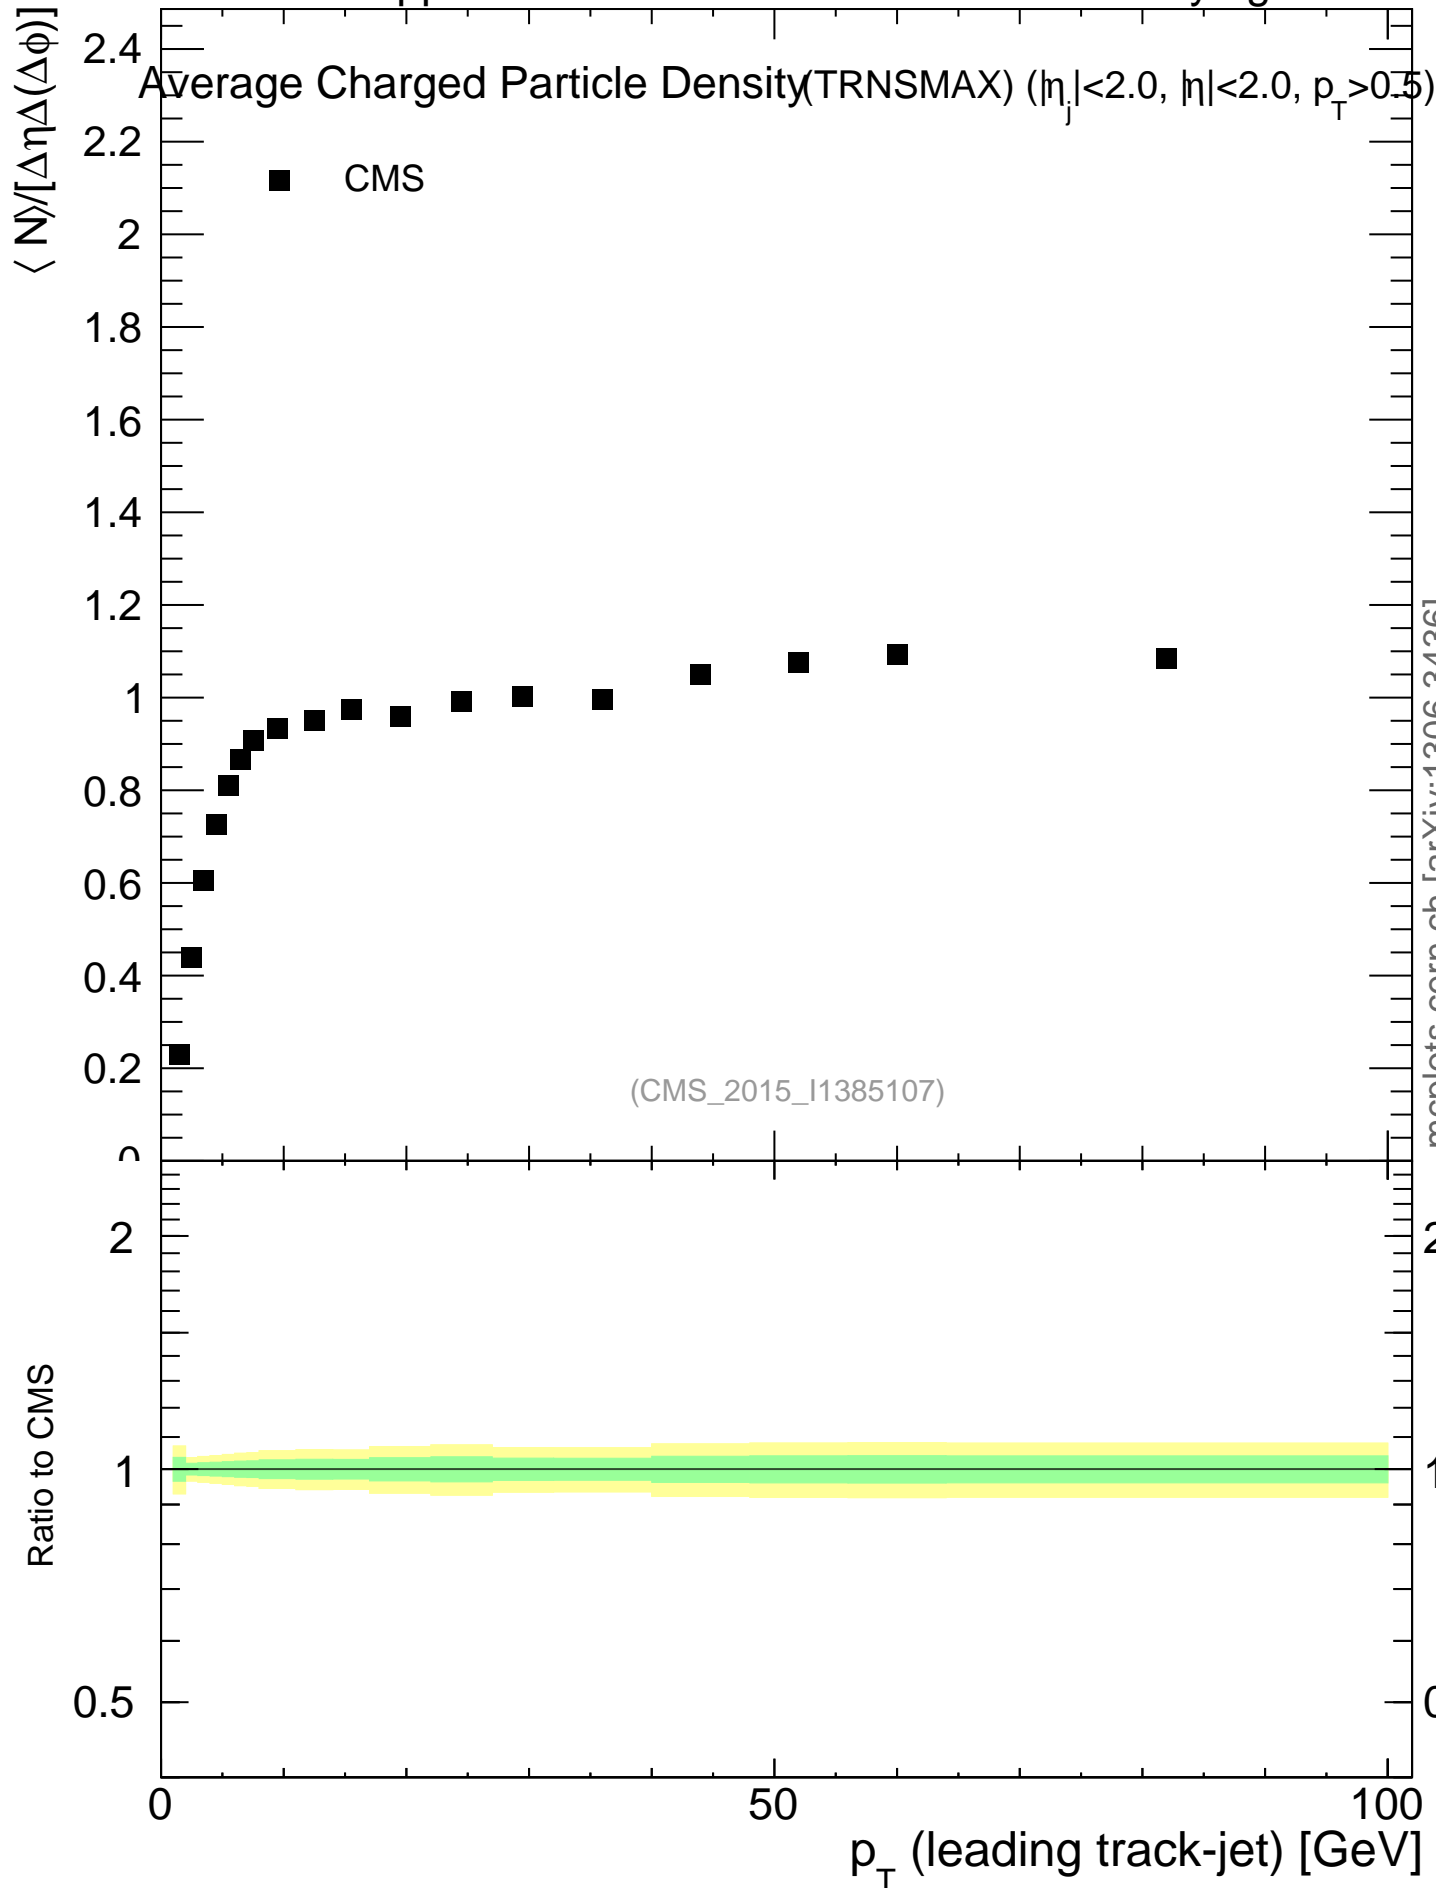

2760 GeV pp

Underlying Event

mcplots.cern.ch [arXiv:1306.3436]