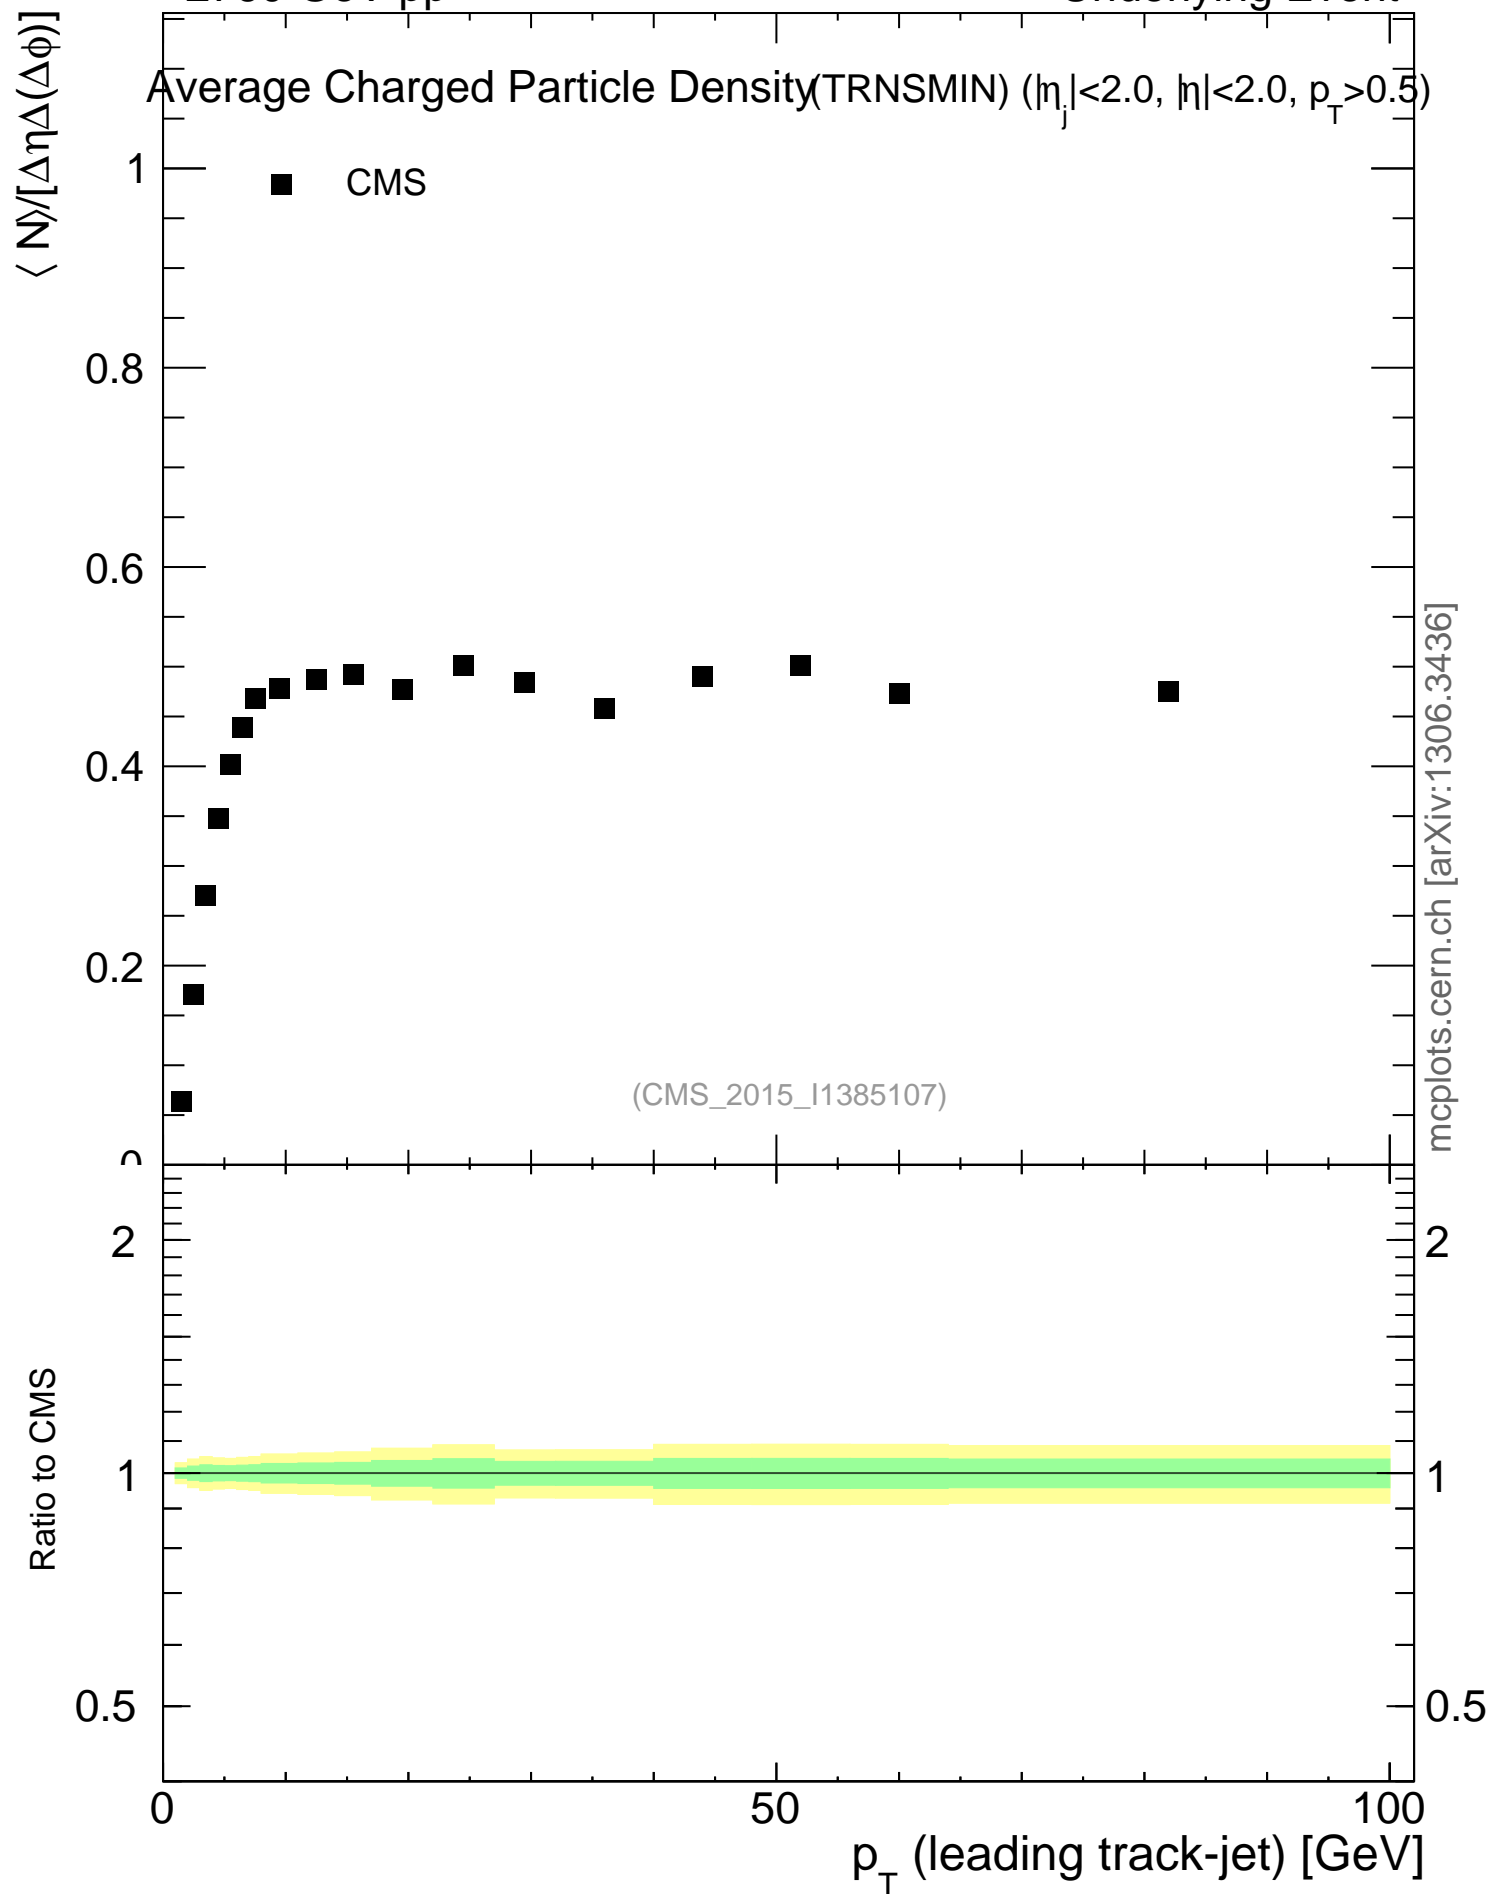

2760 GeV pp

Underlying Event

mcplots.cern.ch [arXiv:1306.3436]