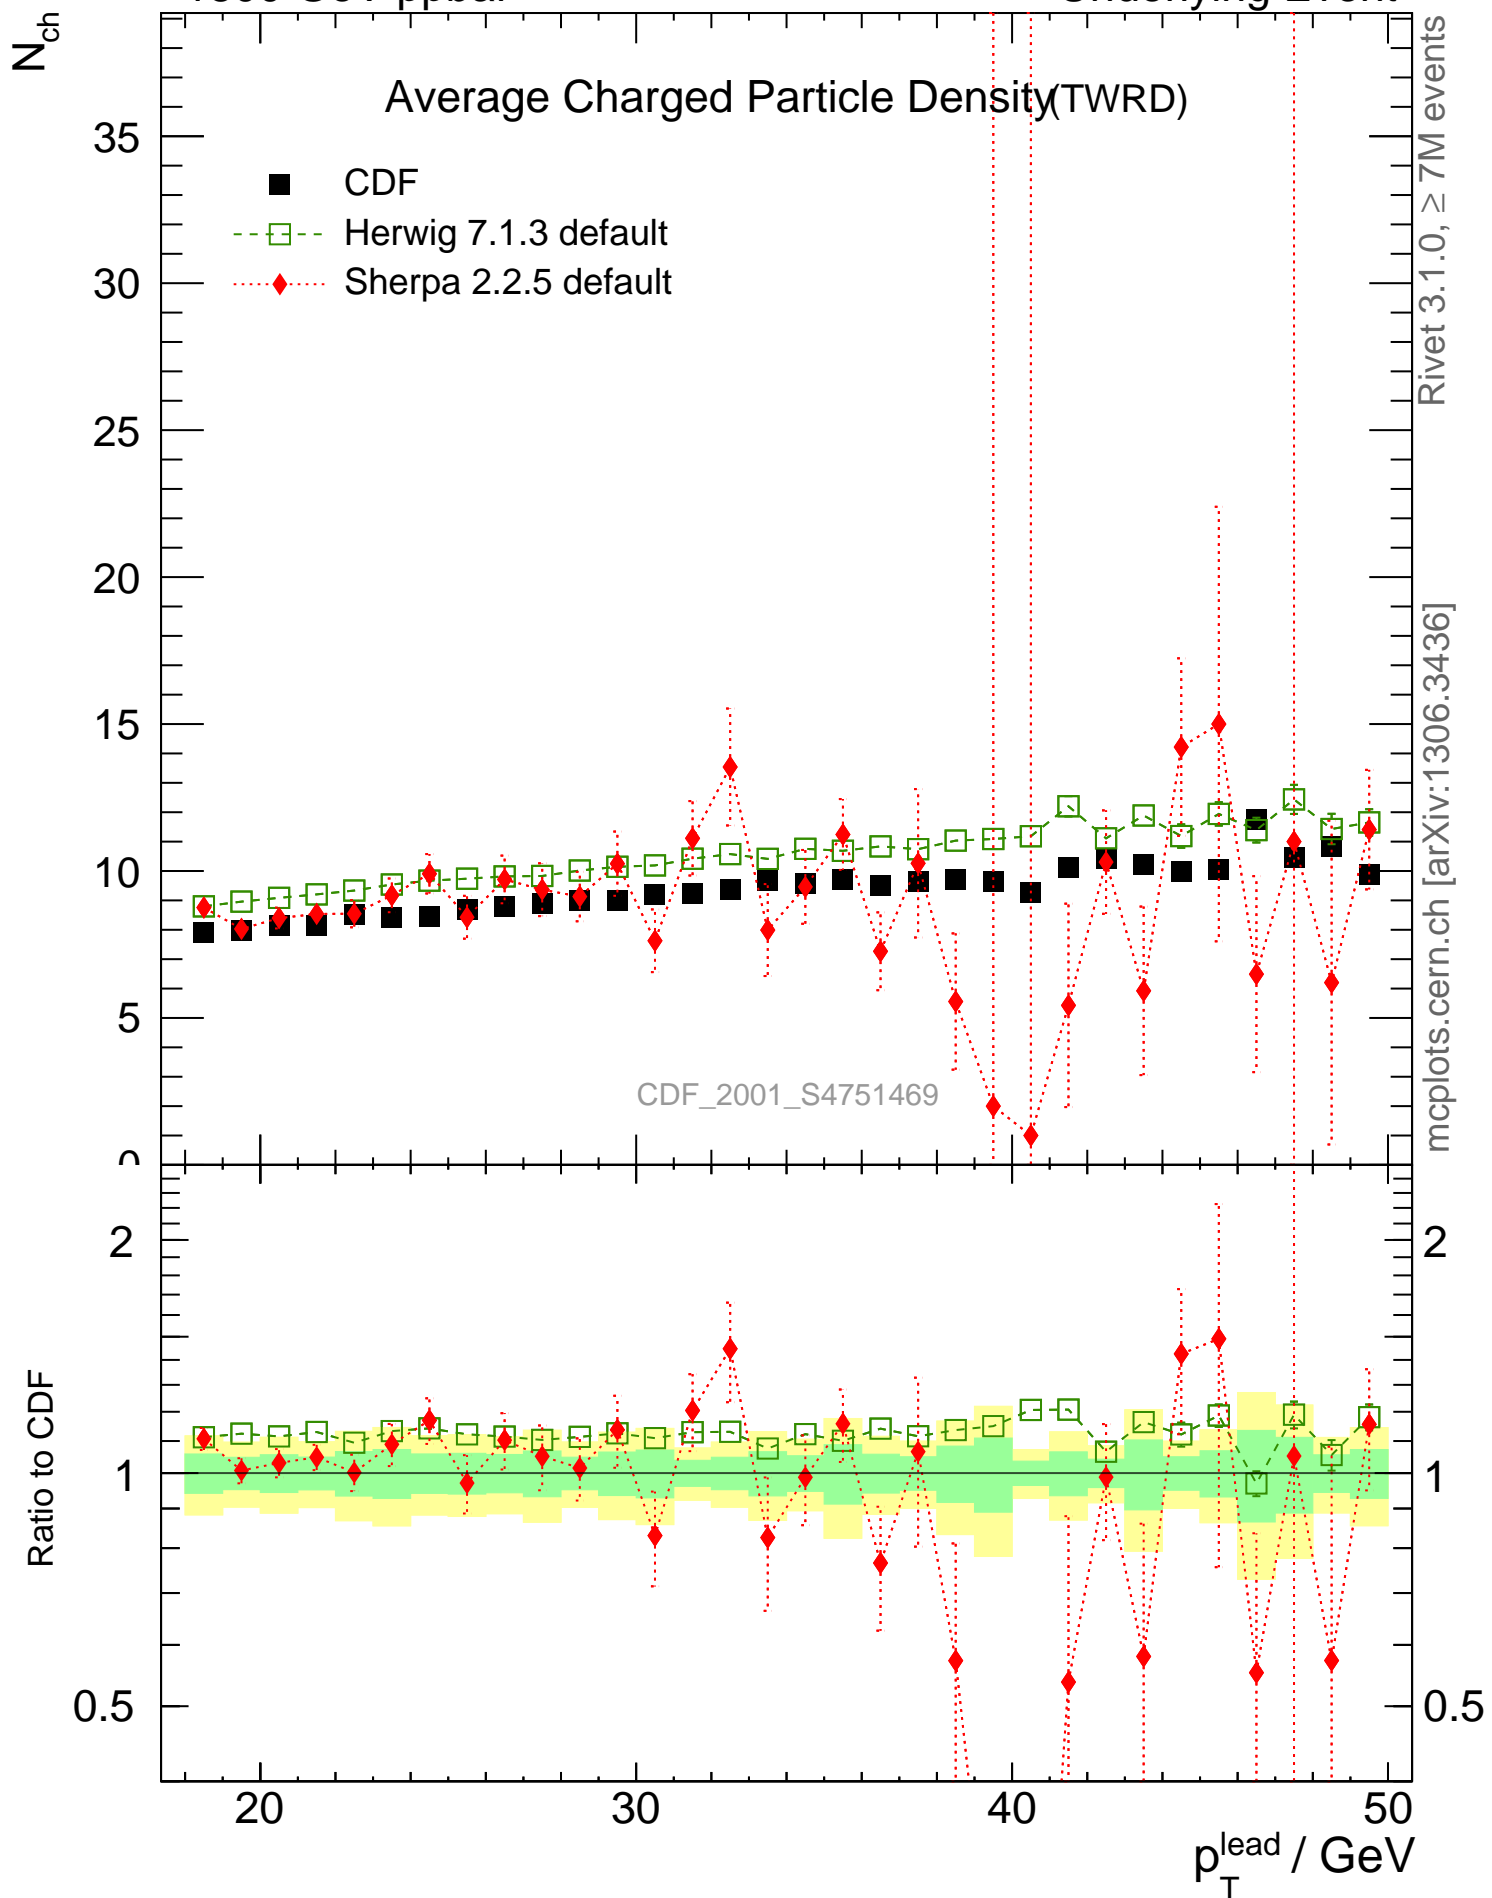

1800 GeV ppbar

Underlying Event

Rivet 3.1.0,  $\geq 7\text{M}$  events

mcplots.cern.ch [arXiv:1306.3436]

CDF\_2001\_S4751469

Ratio to CDF