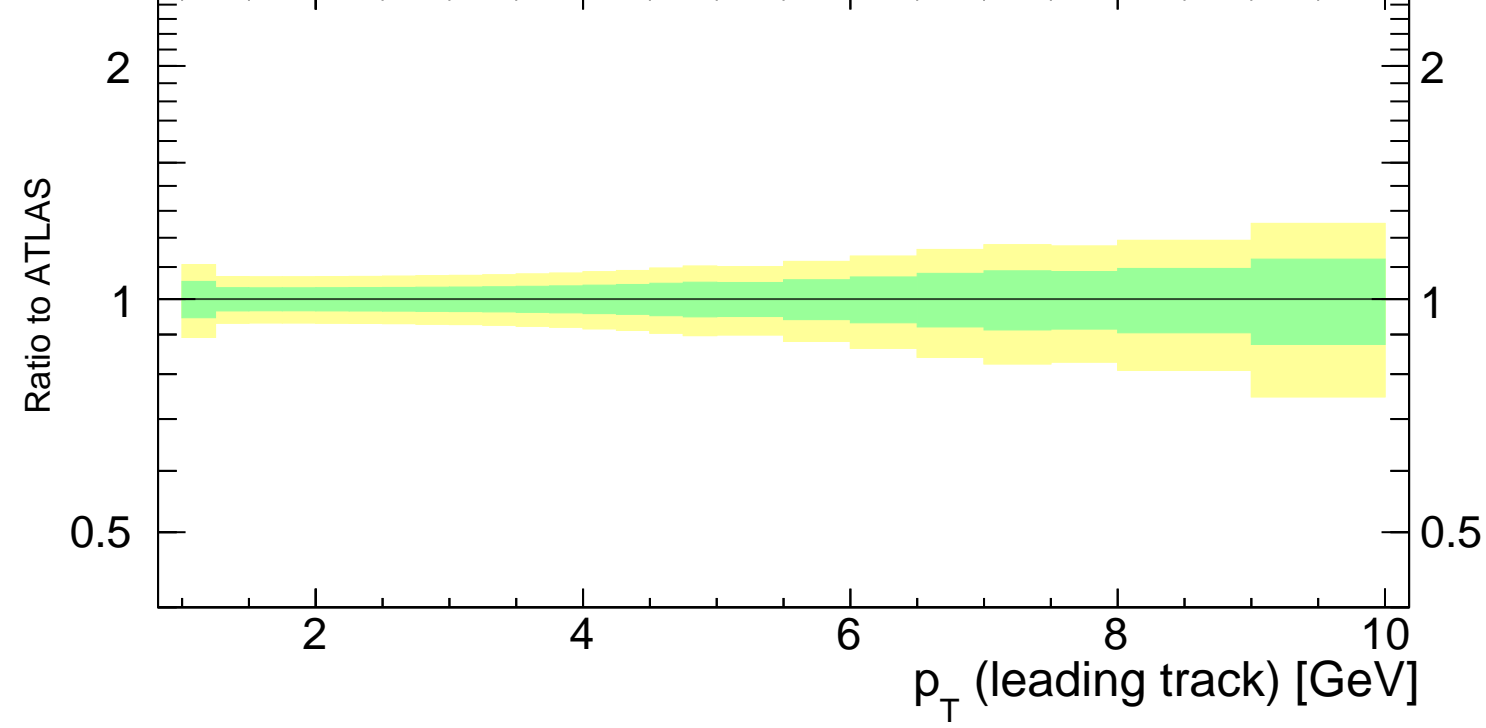

900 GeV pp

Underlying Event

(ATLAS\_2010\_S8894728)

mcplots.cern.ch [arXiv:1306.3436]