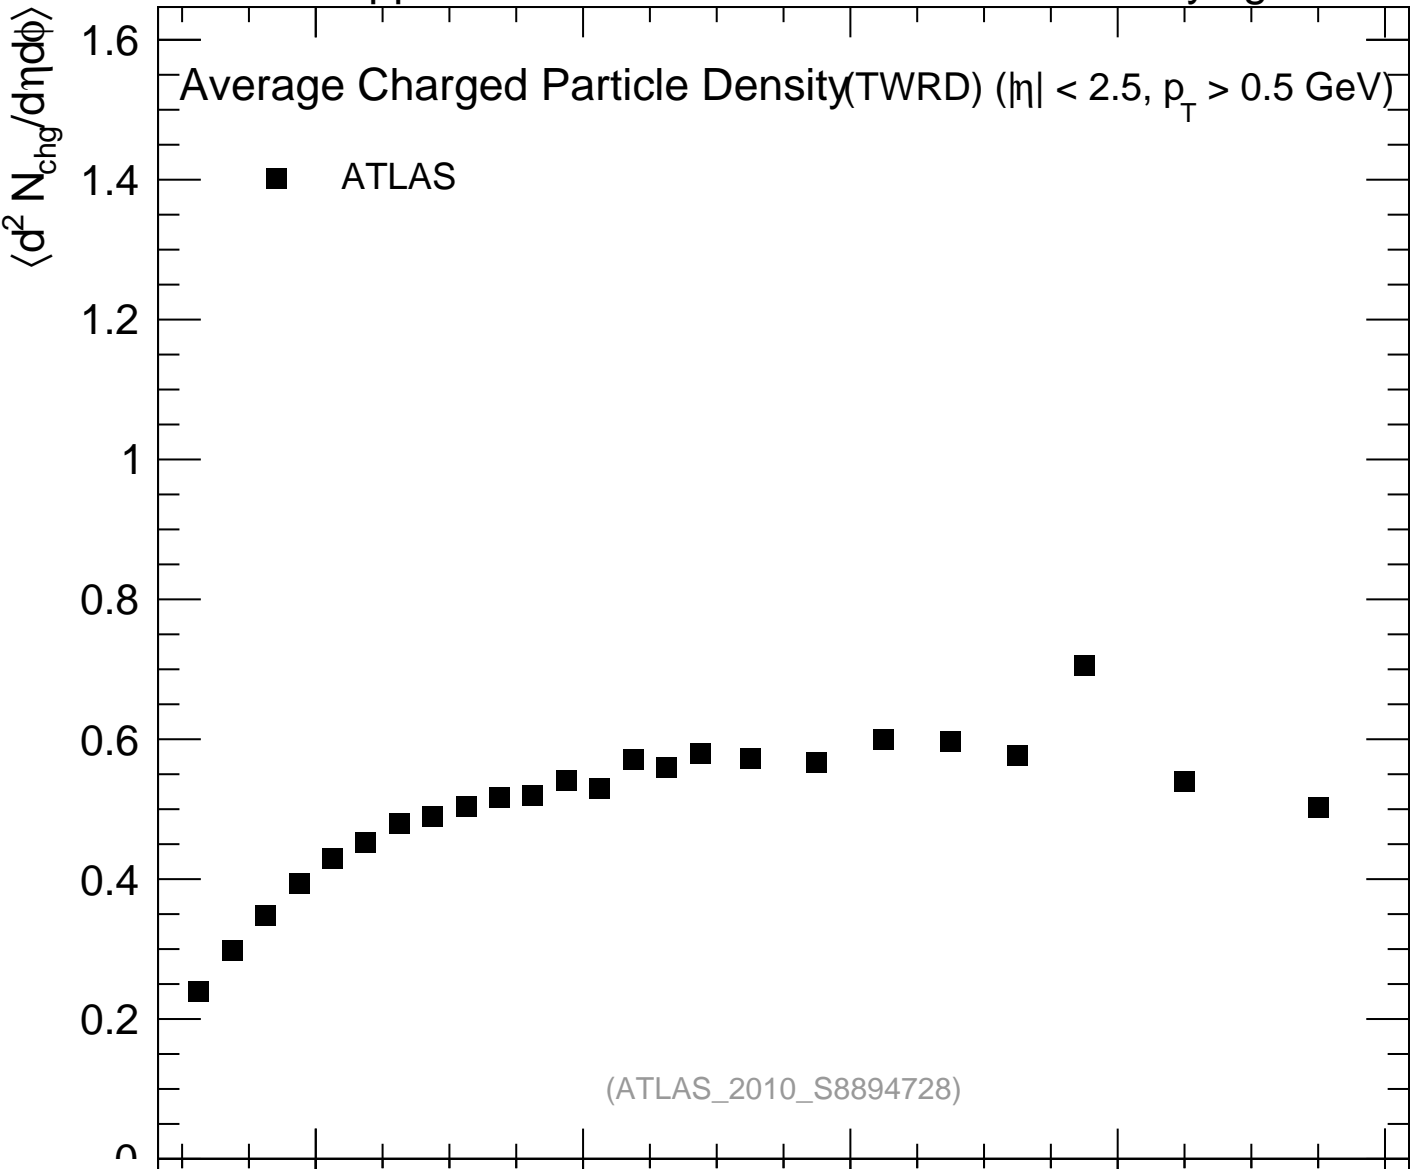

900 GeV pp

Underlying Event

(ATLAS\_2010\_S8894728)

mcplots.cern.ch [arXiv:1306.3436]