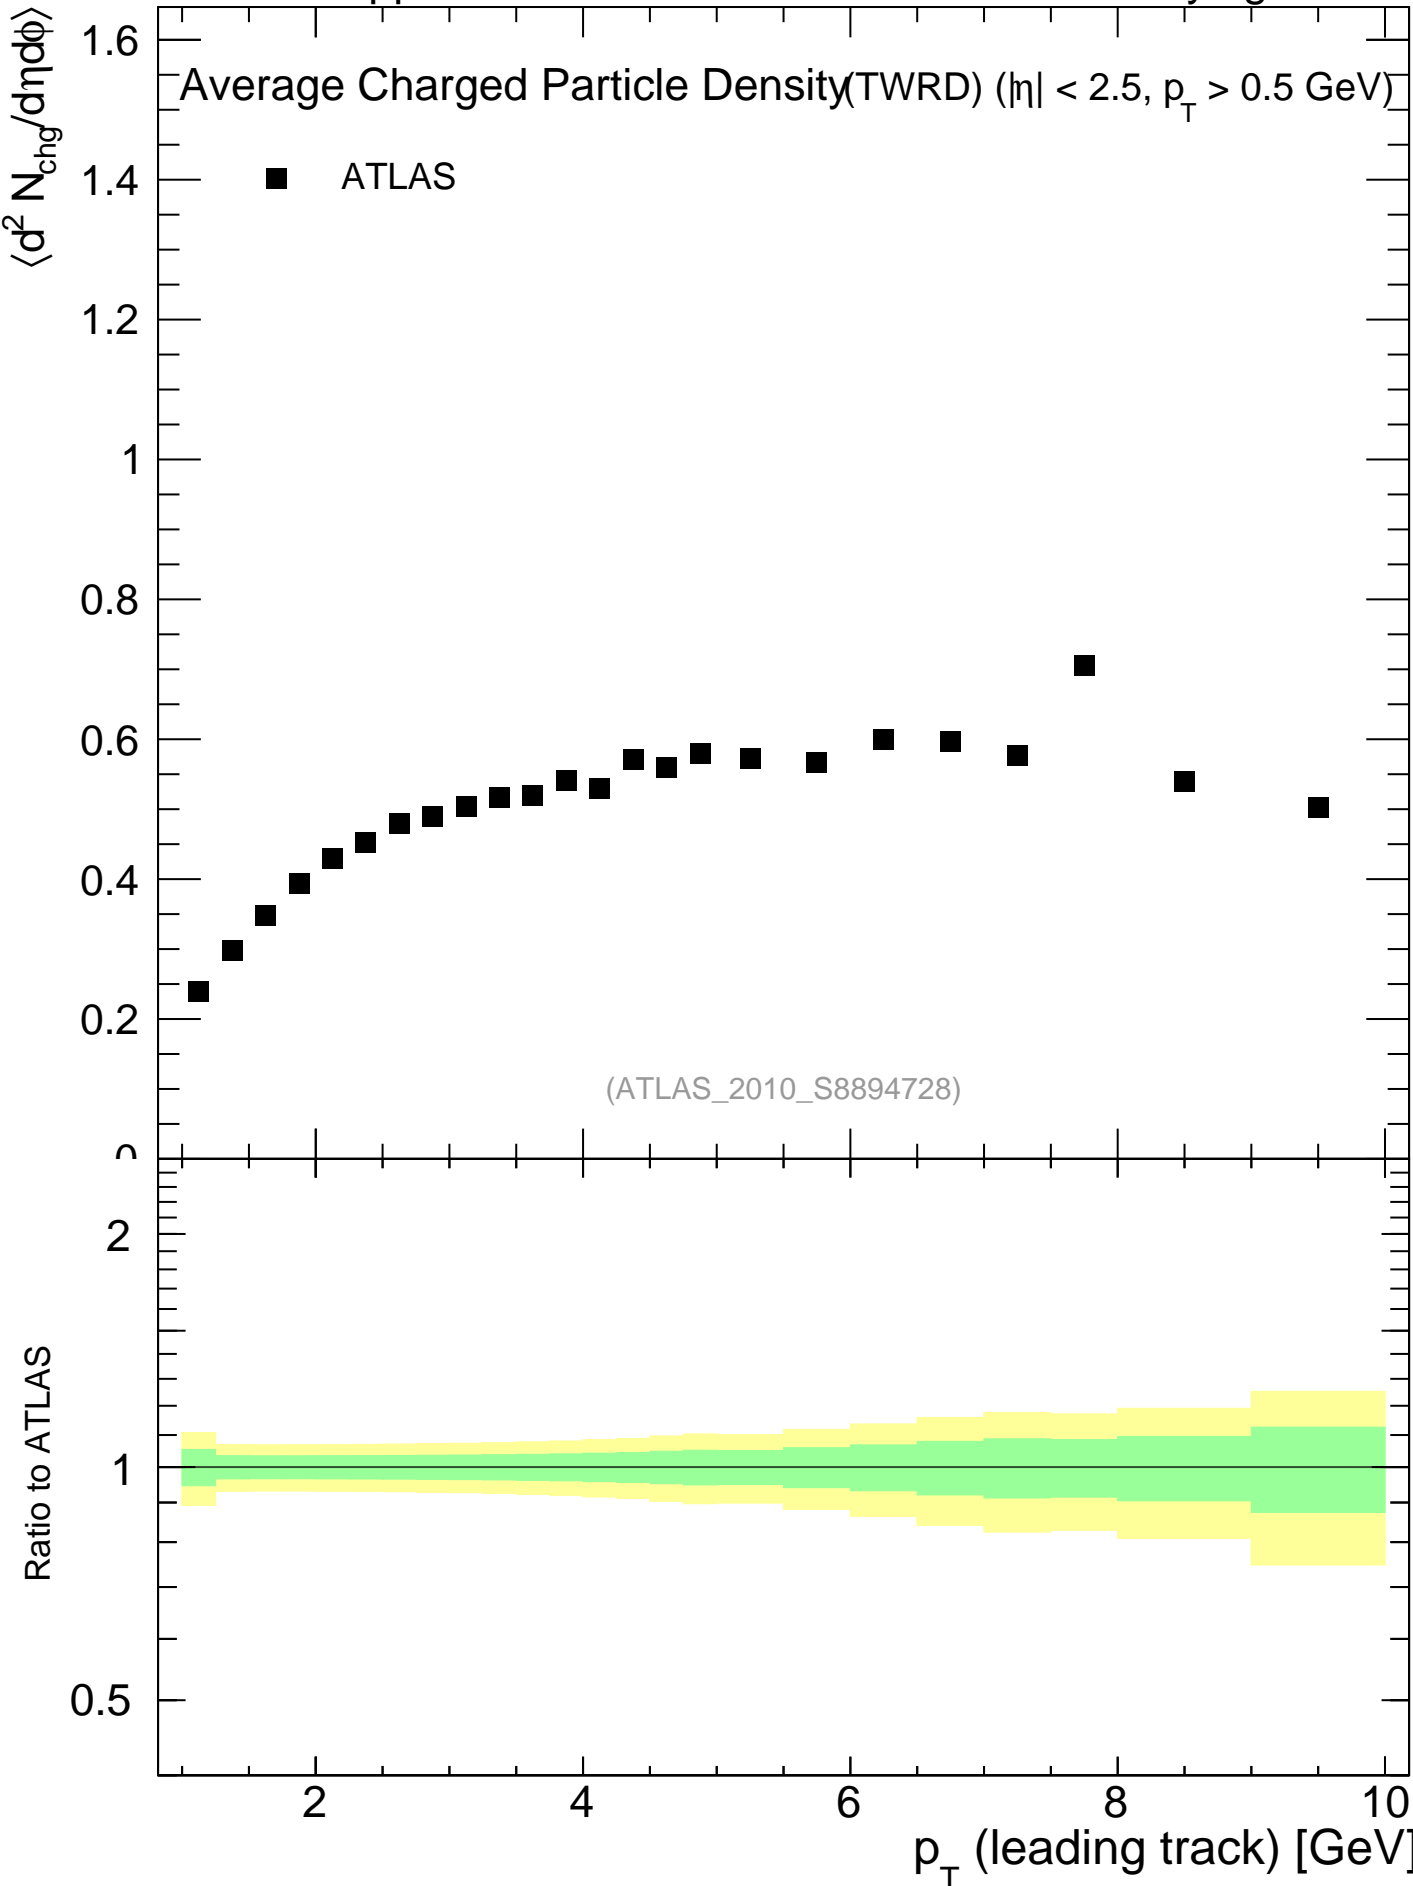

900 GeV pp

Underlying Event

mcplots.cern.ch [arXiv:1306.3436]