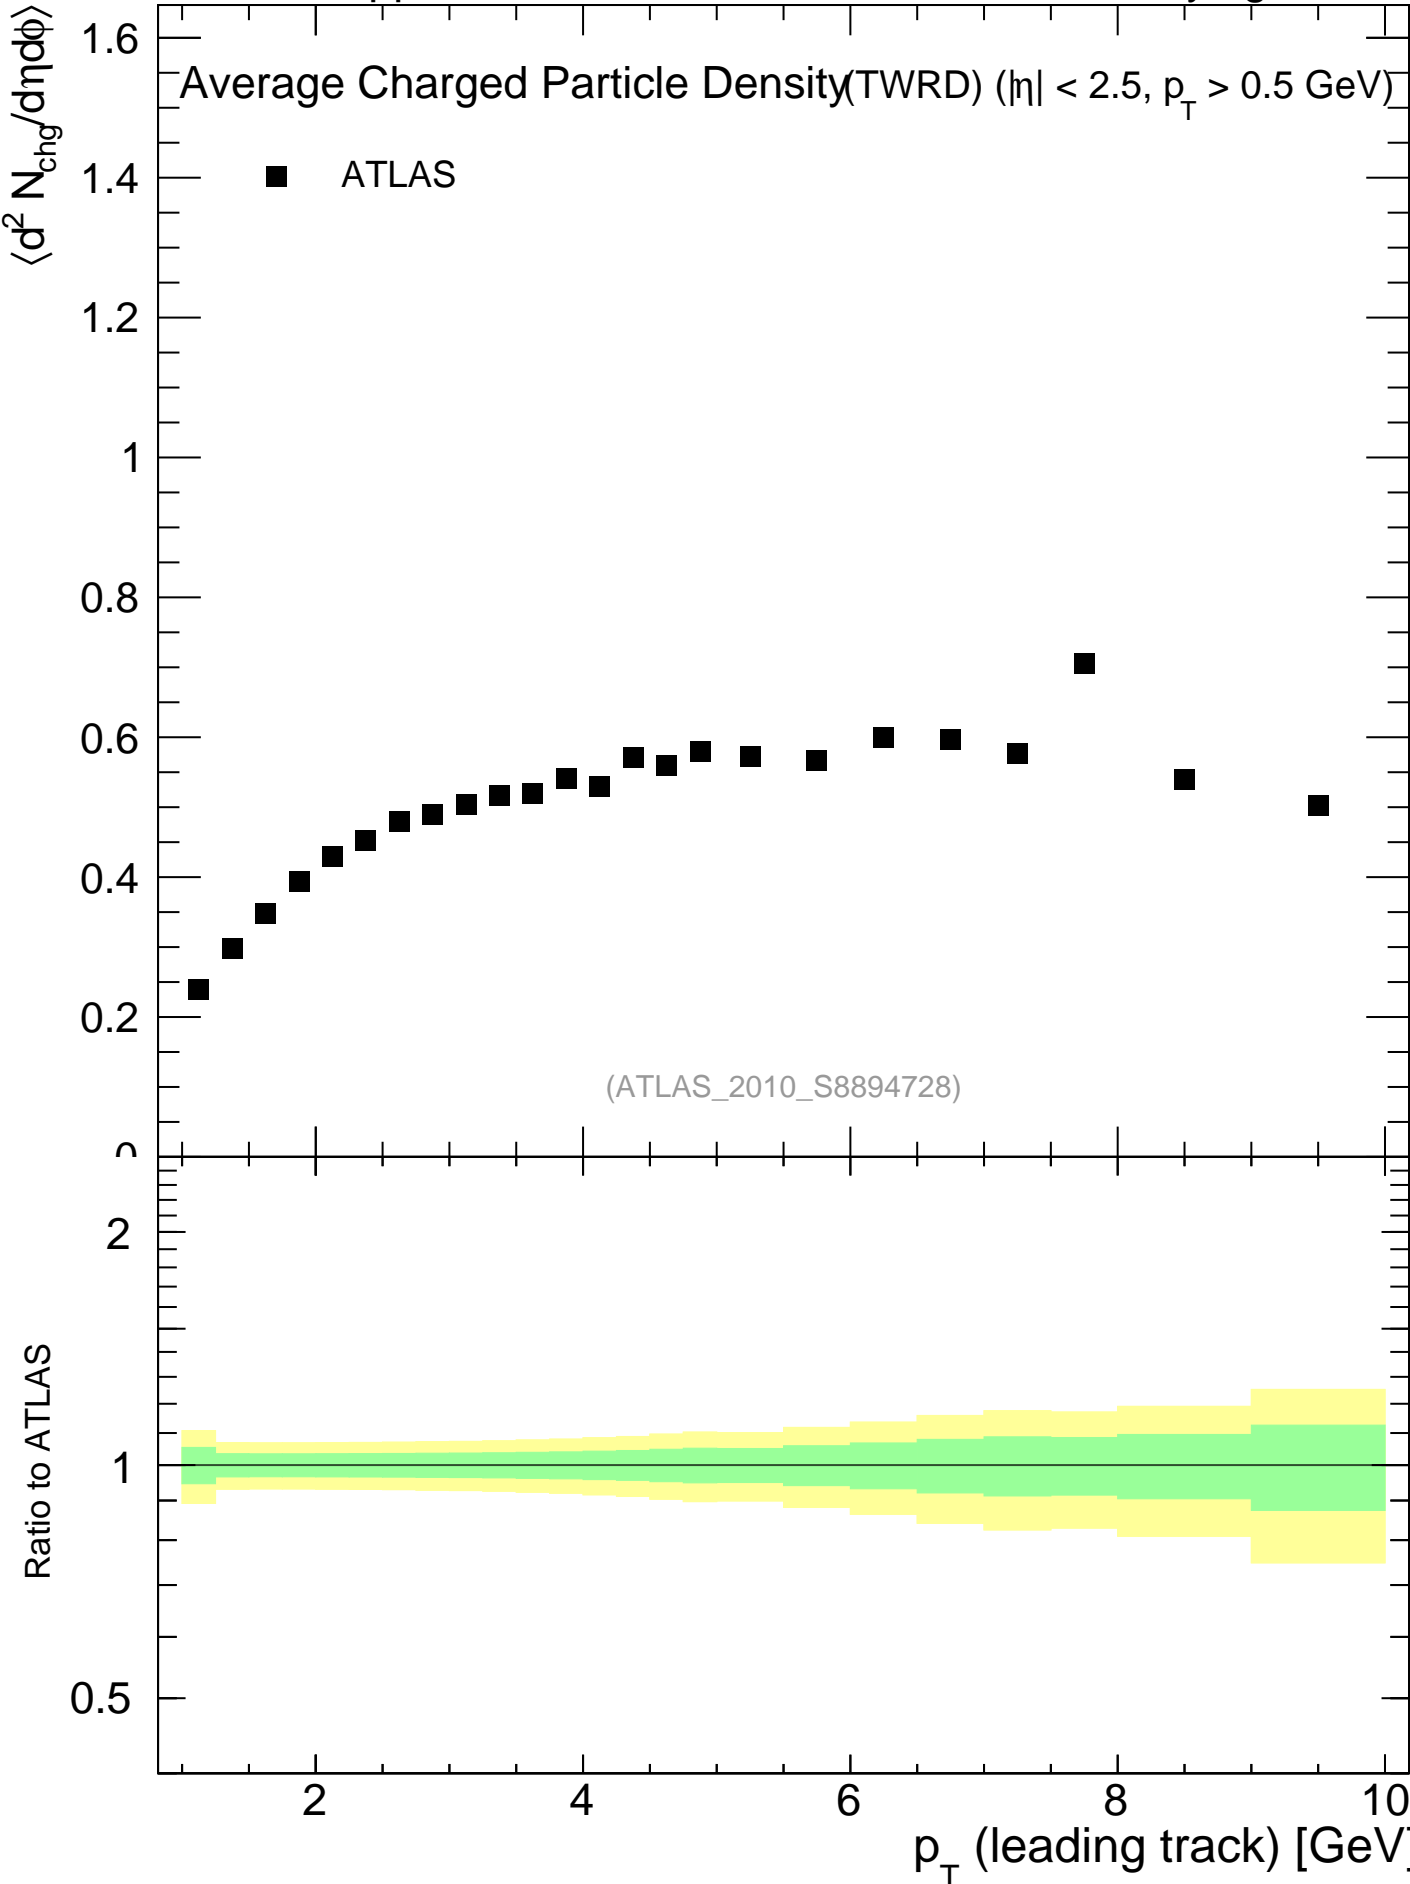

900 GeV pp

Underlying Event

mcplots.cern.ch [arXiv:1306.3436]