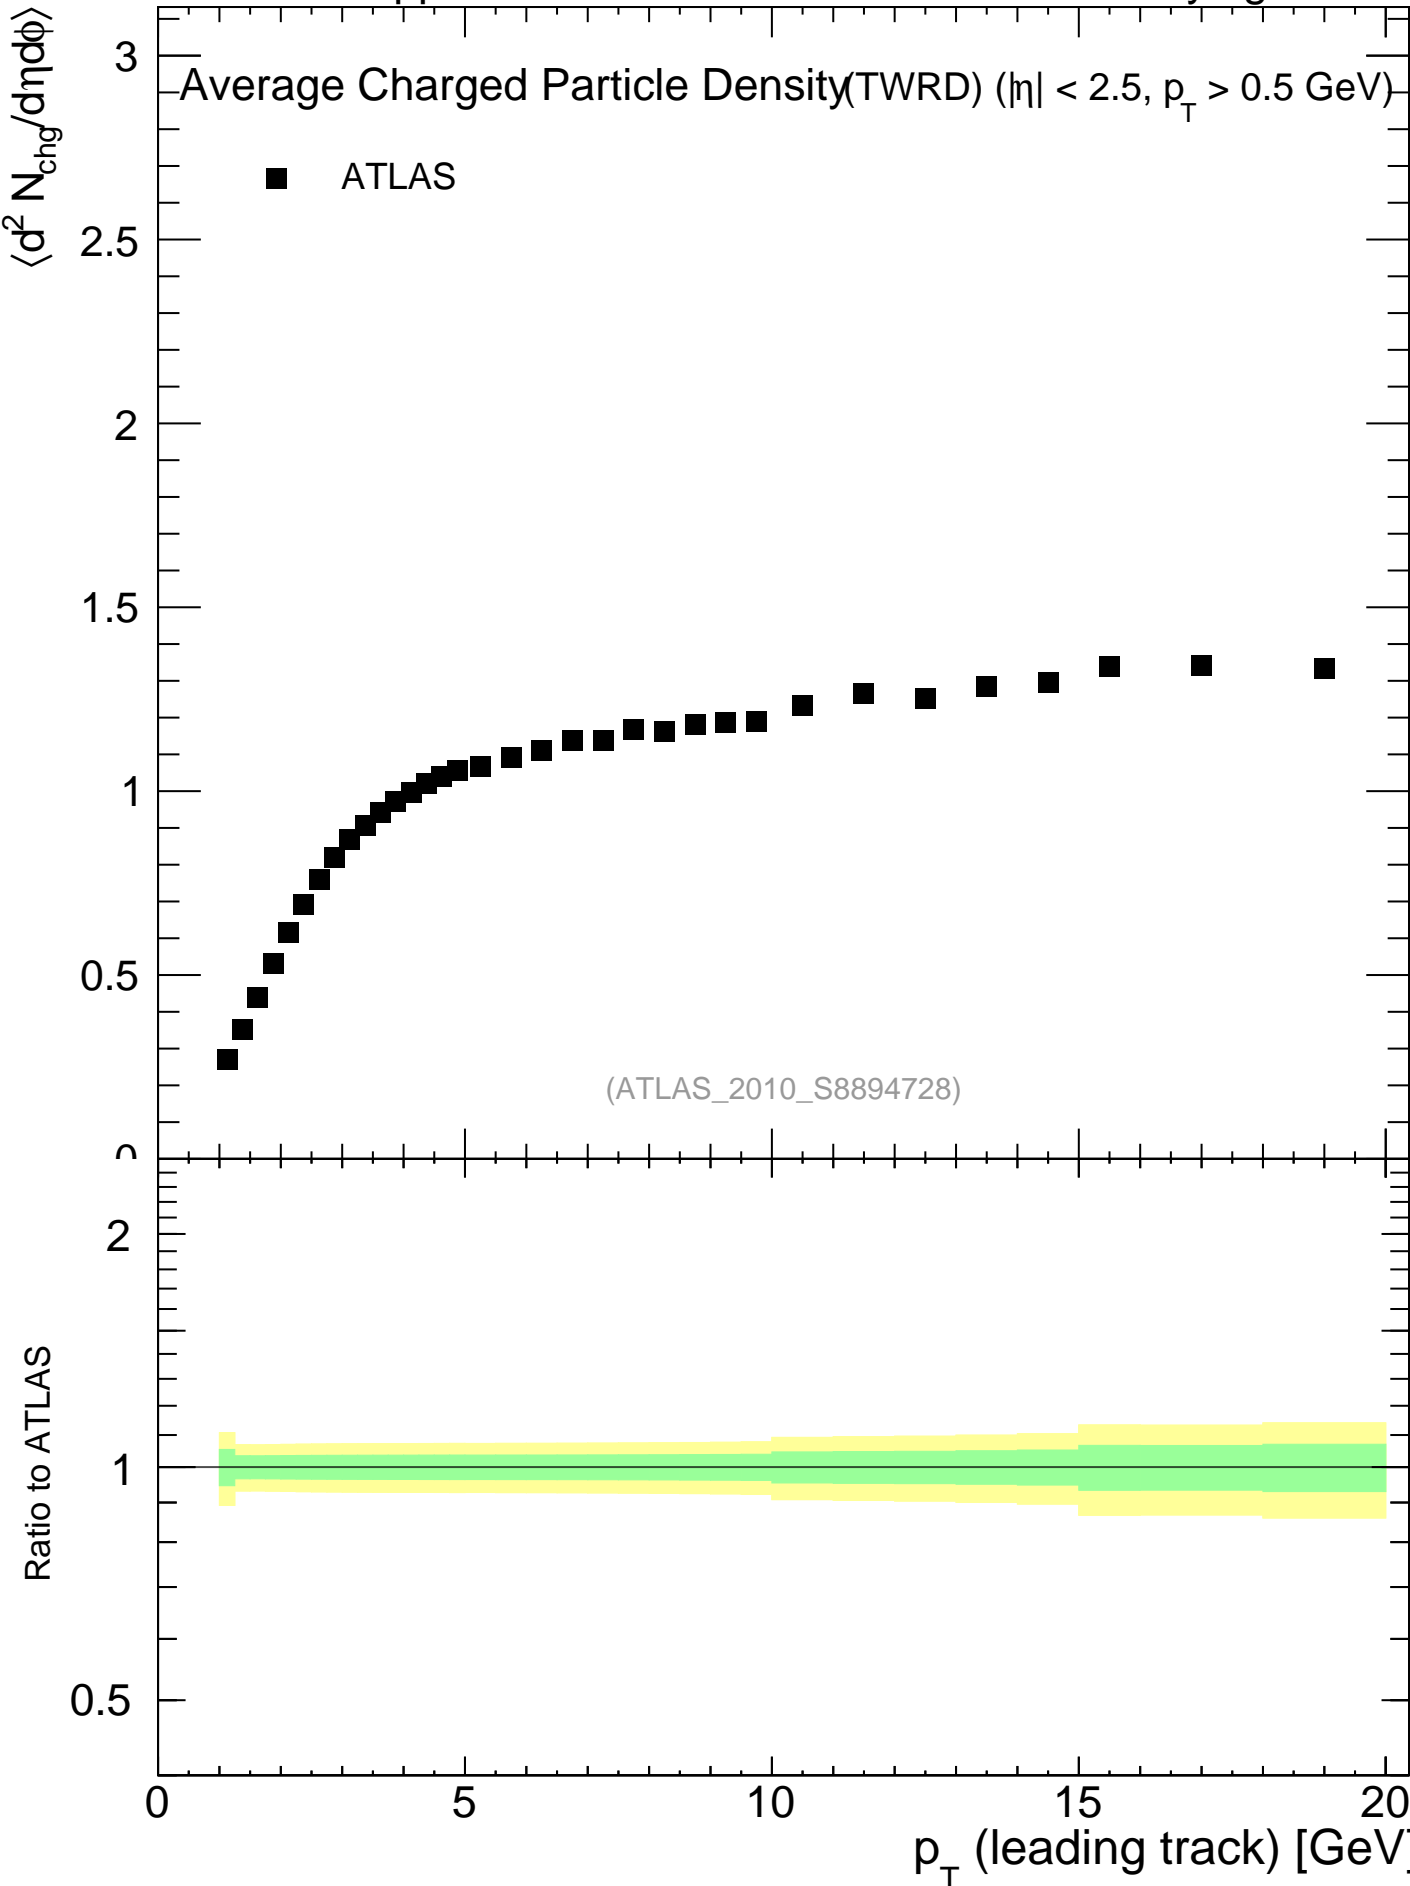

7000 GeV pp

Underlying Event

mcplots.cern.ch [arXiv:1306.3436]