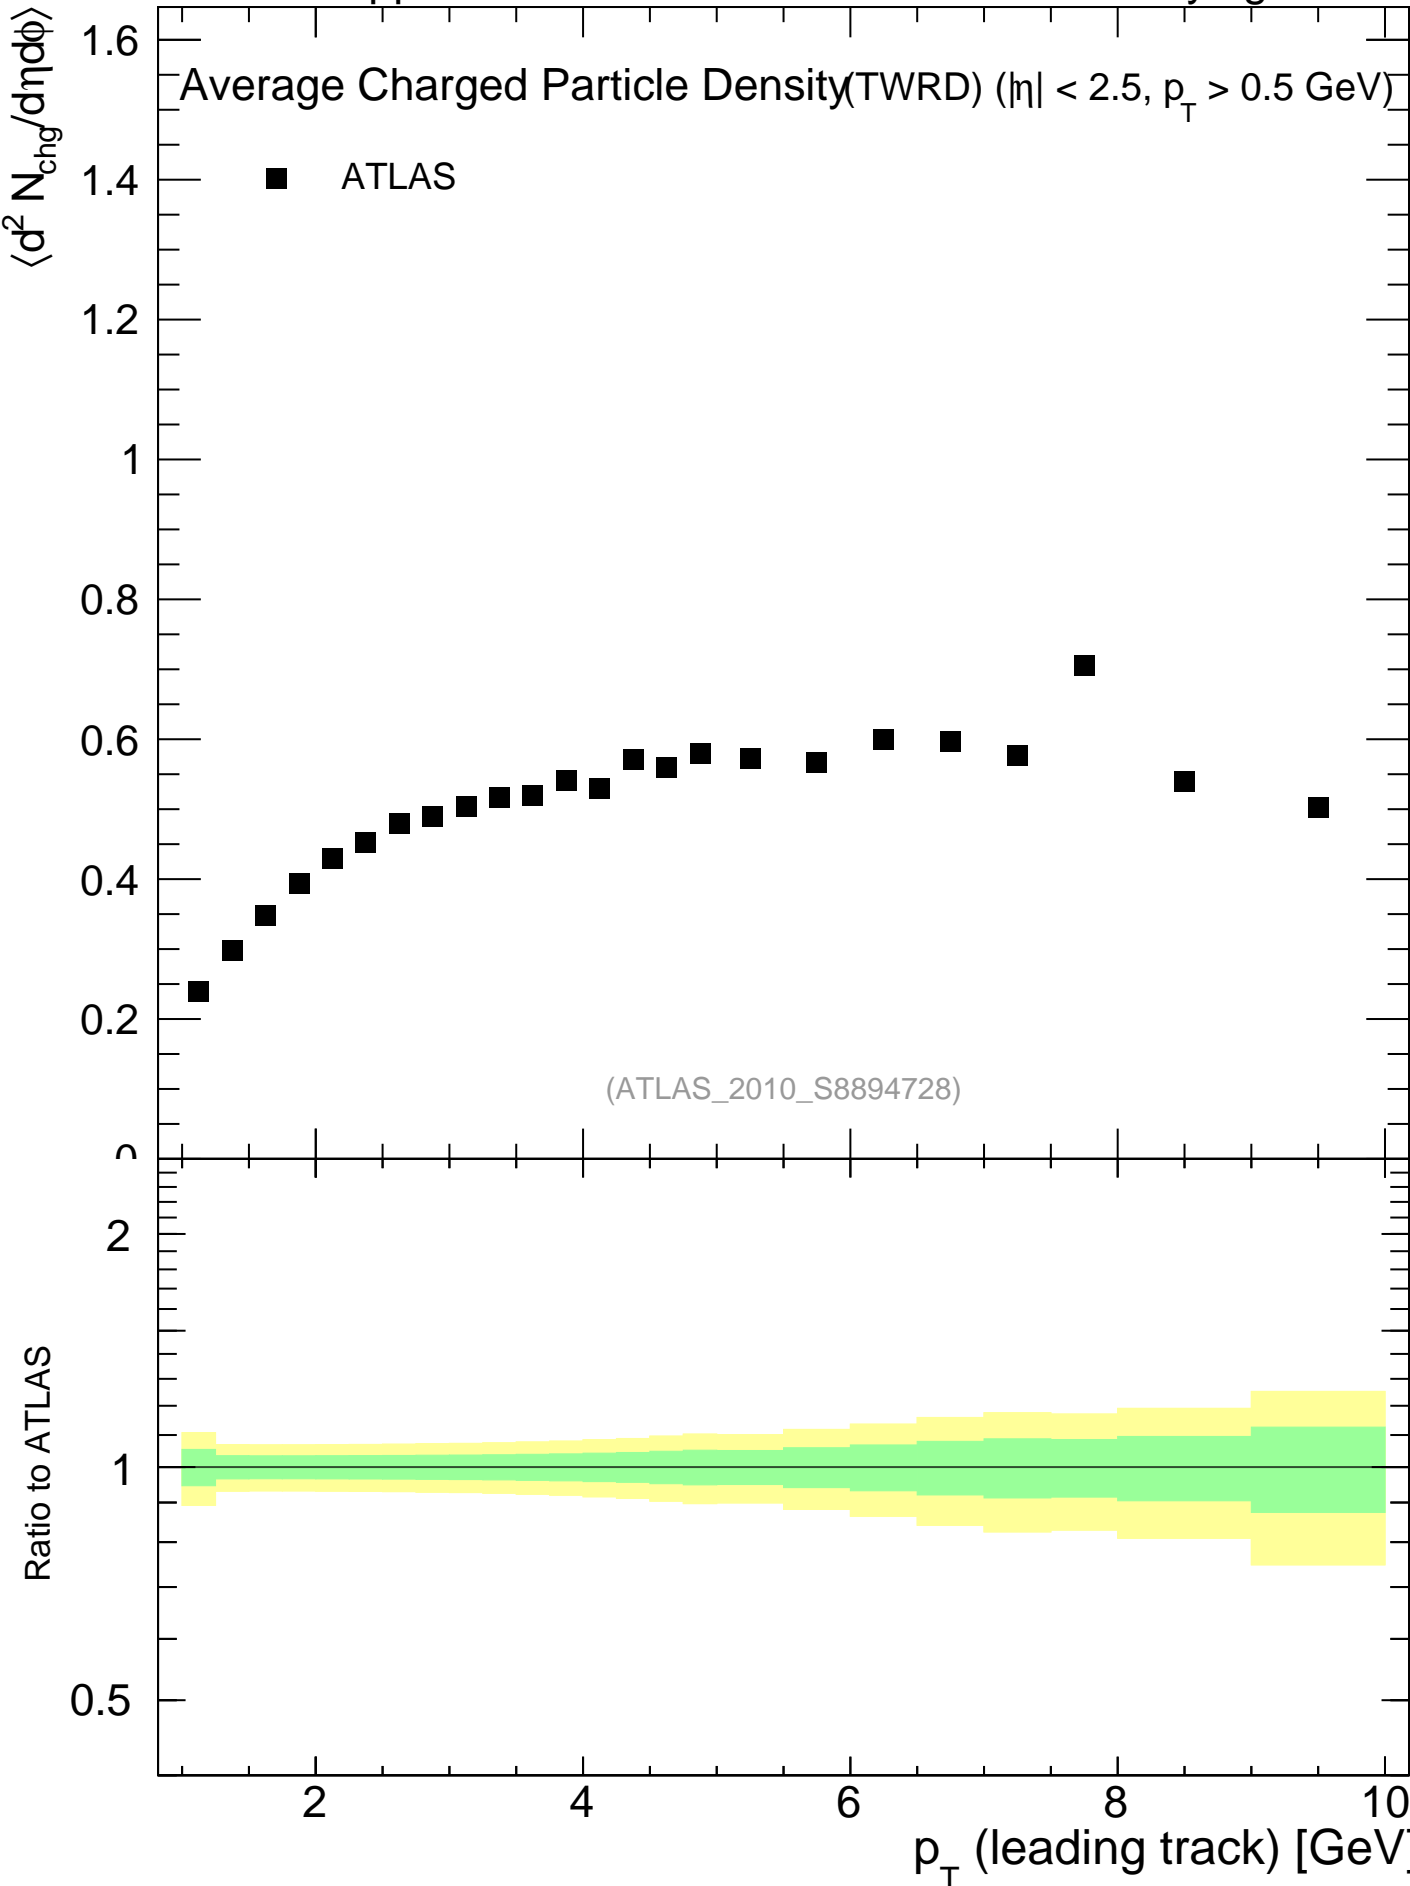

900 GeV pp

Underlying Event

mcplots.cern.ch [arXiv:1306.3436]

2

1

0.5