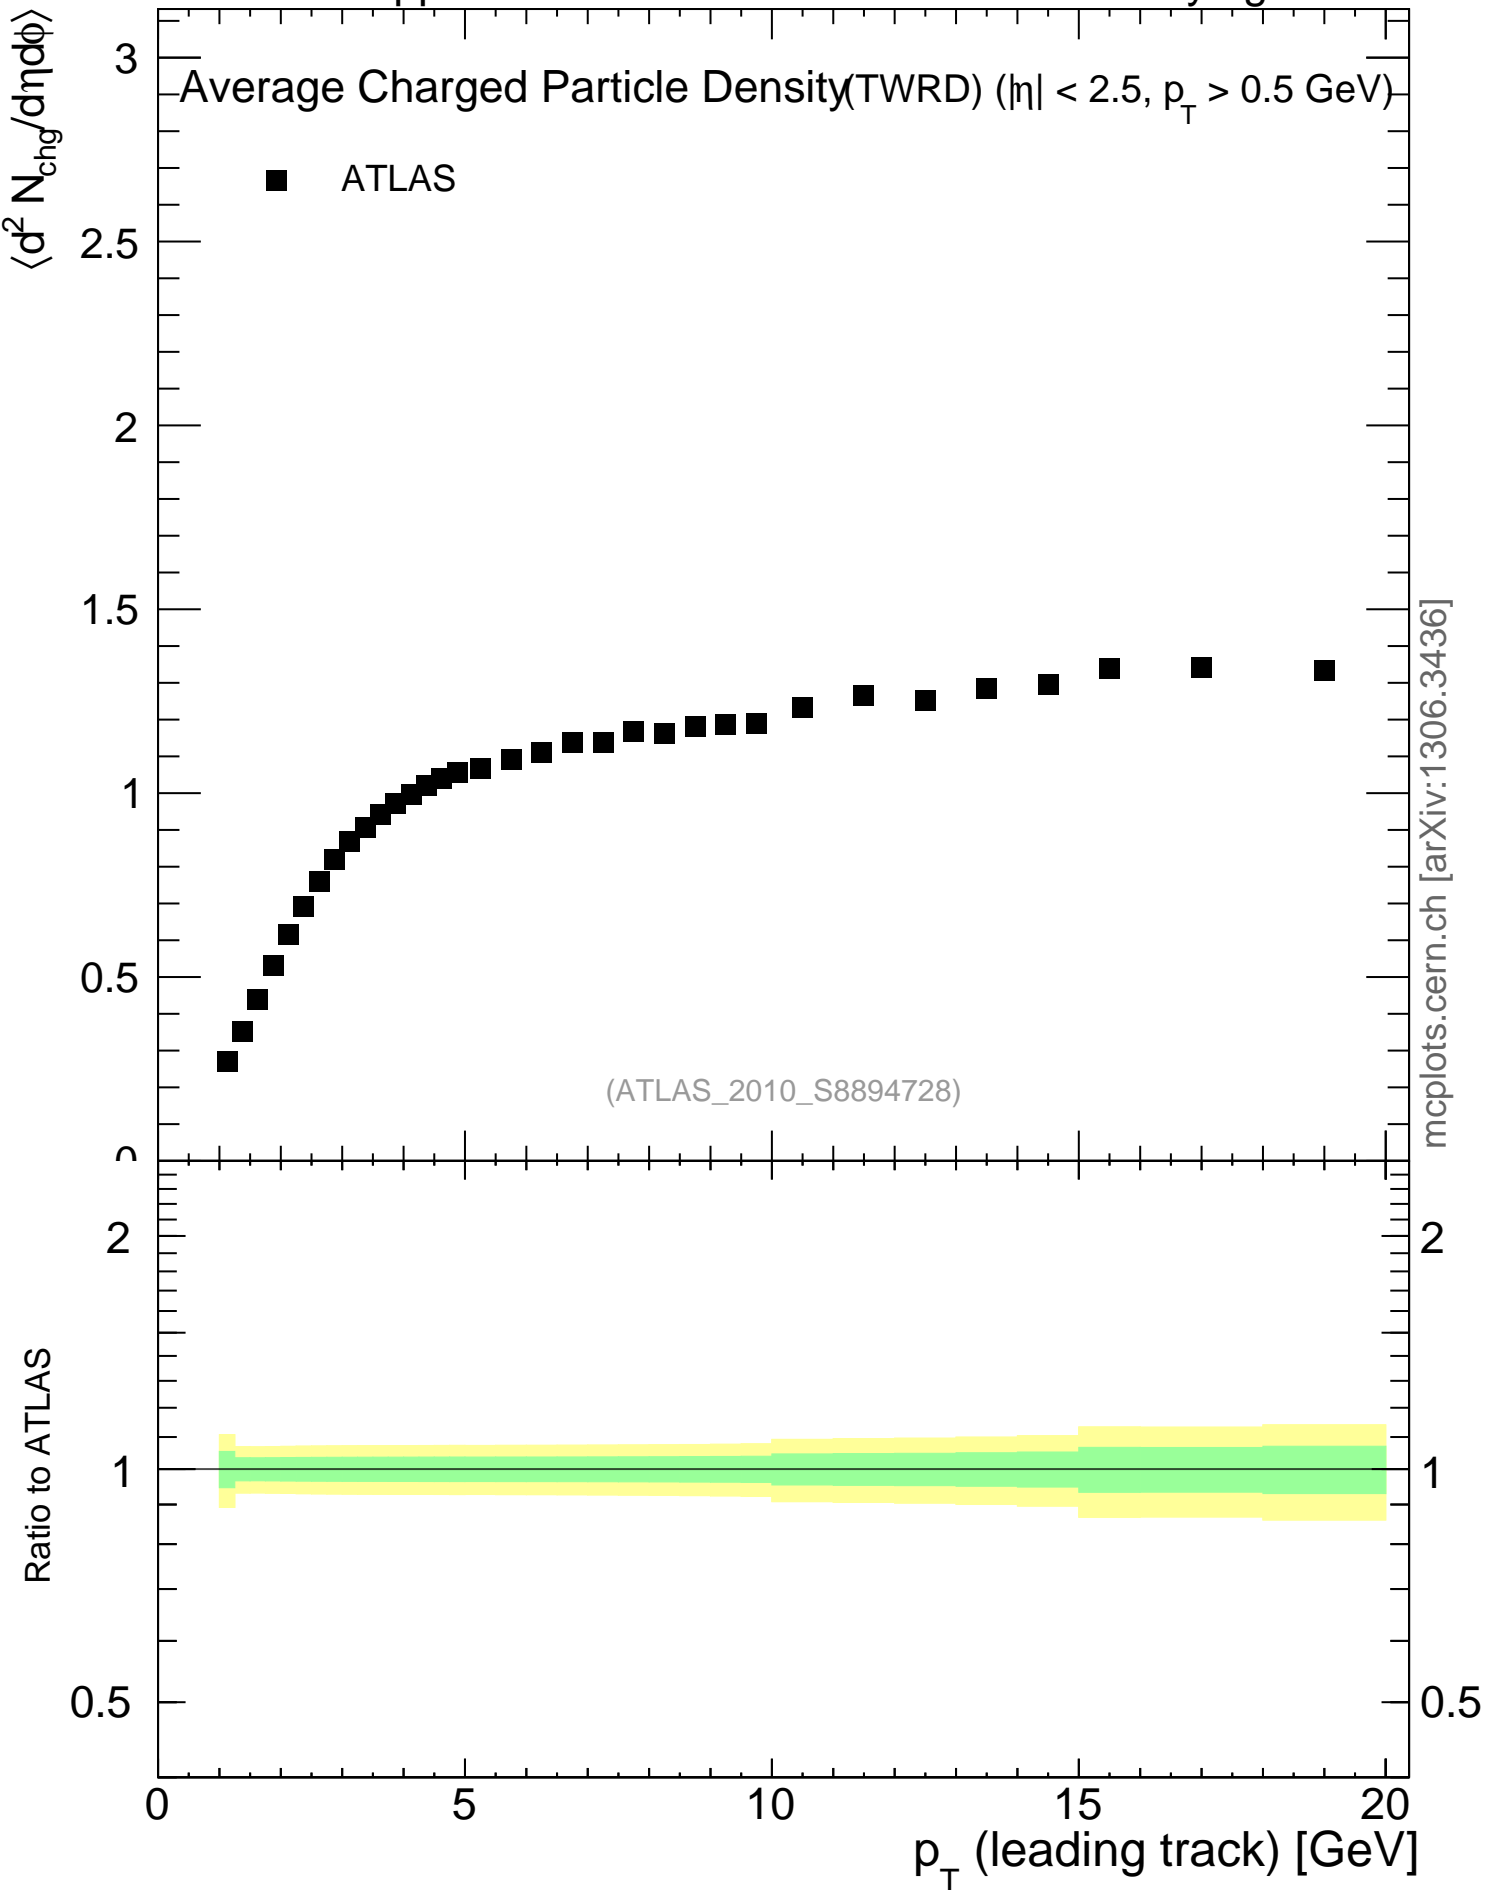

7000 GeV pp

Underlying Event

mcplots.cern.ch [arXiv:1306.3436]