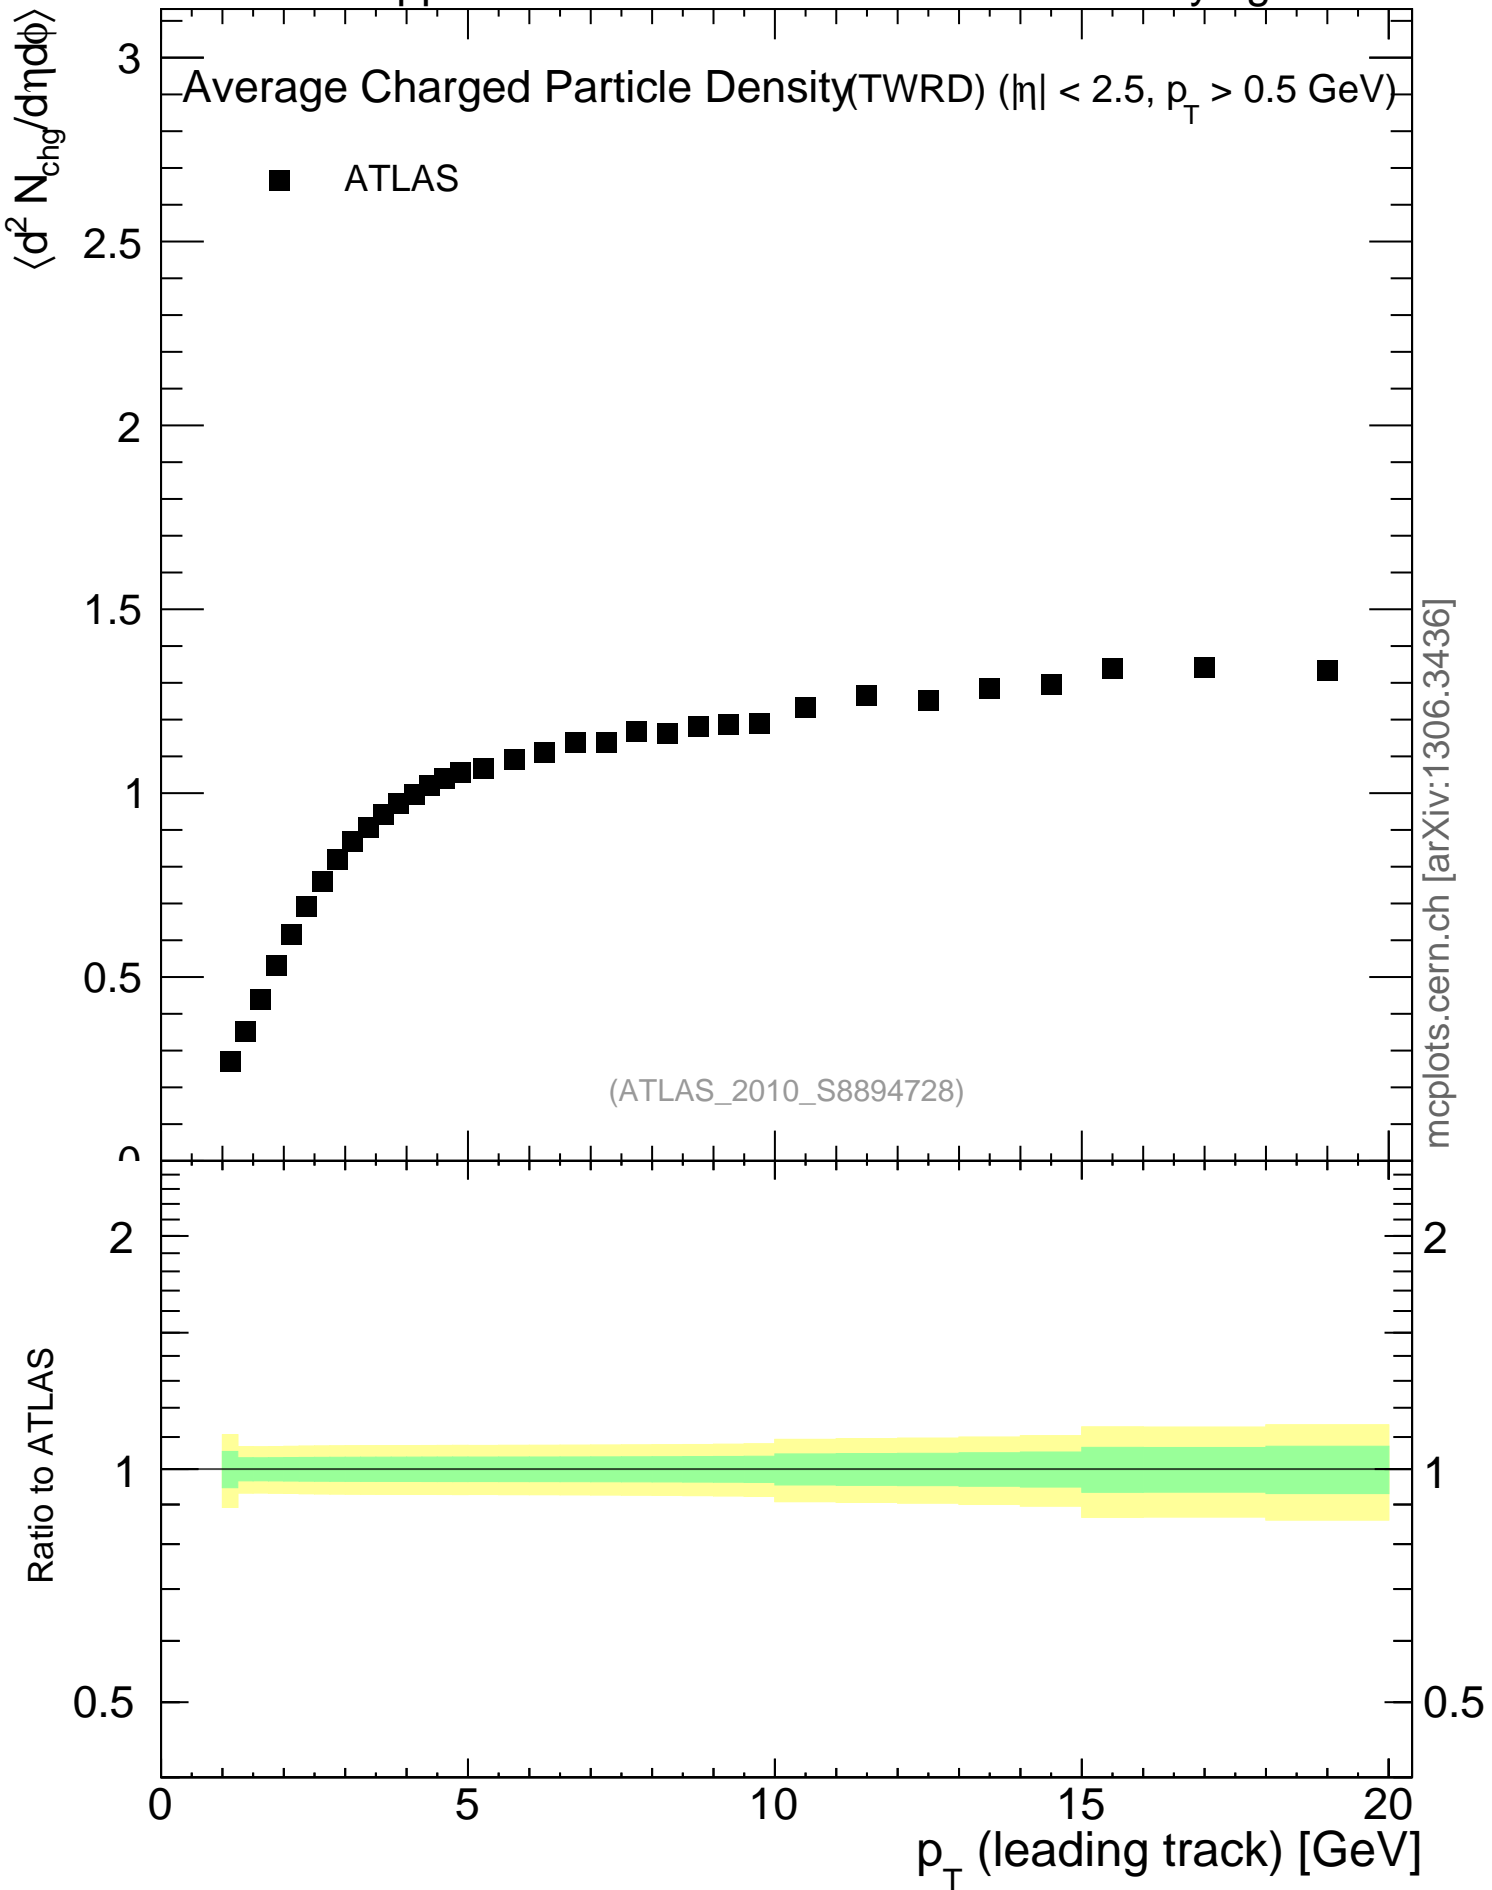

7000 GeV pp

Underlying Event

mcplots.cern.ch [arXiv:1306.3436]