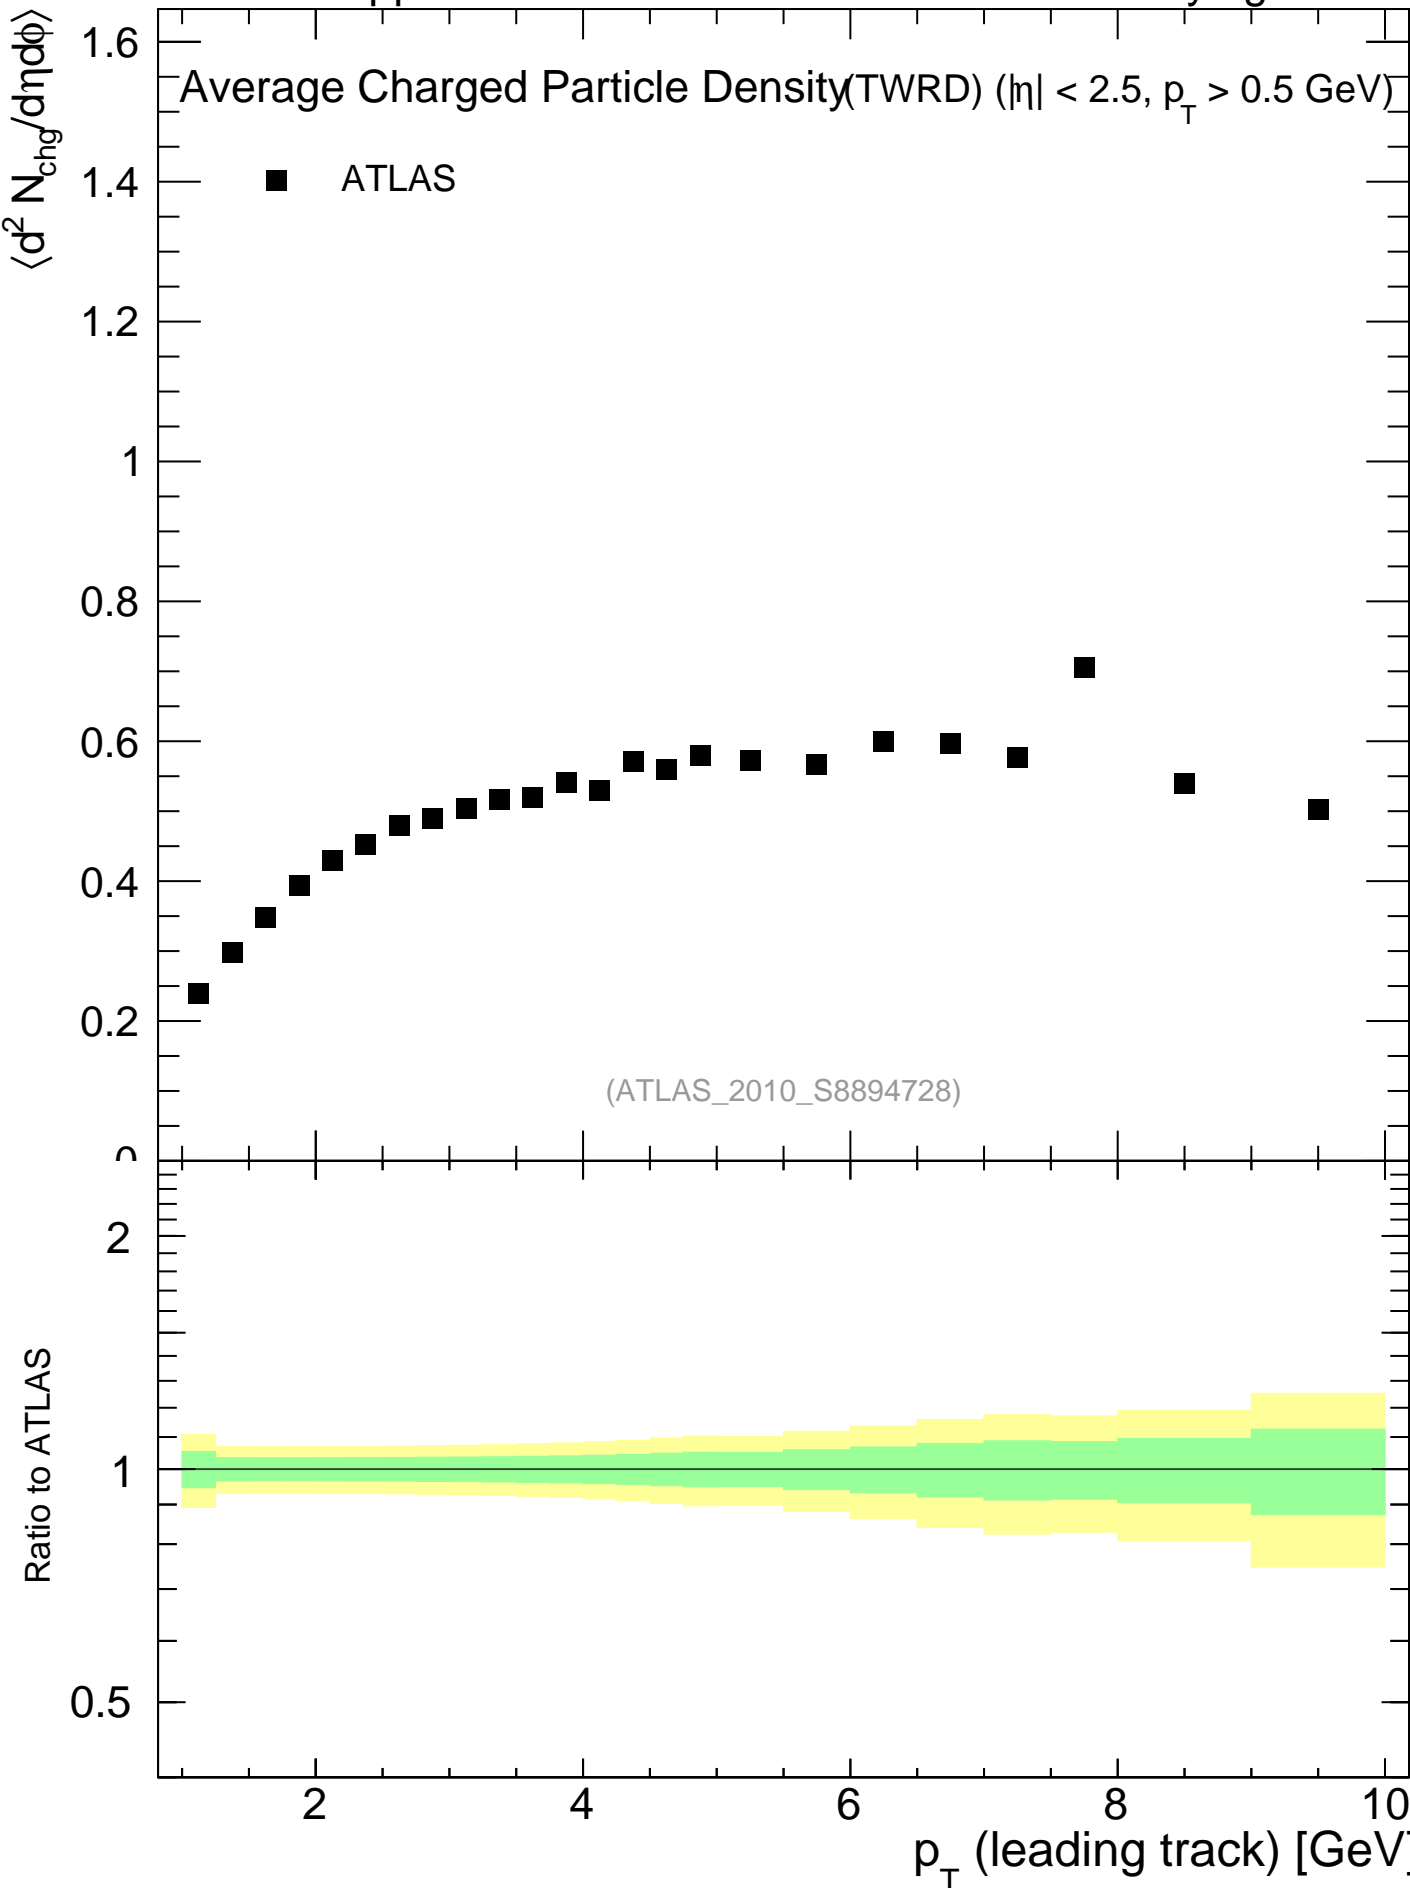

900 GeV pp

Underlying Event

mcplots.cern.ch [arXiv:1306.3436]