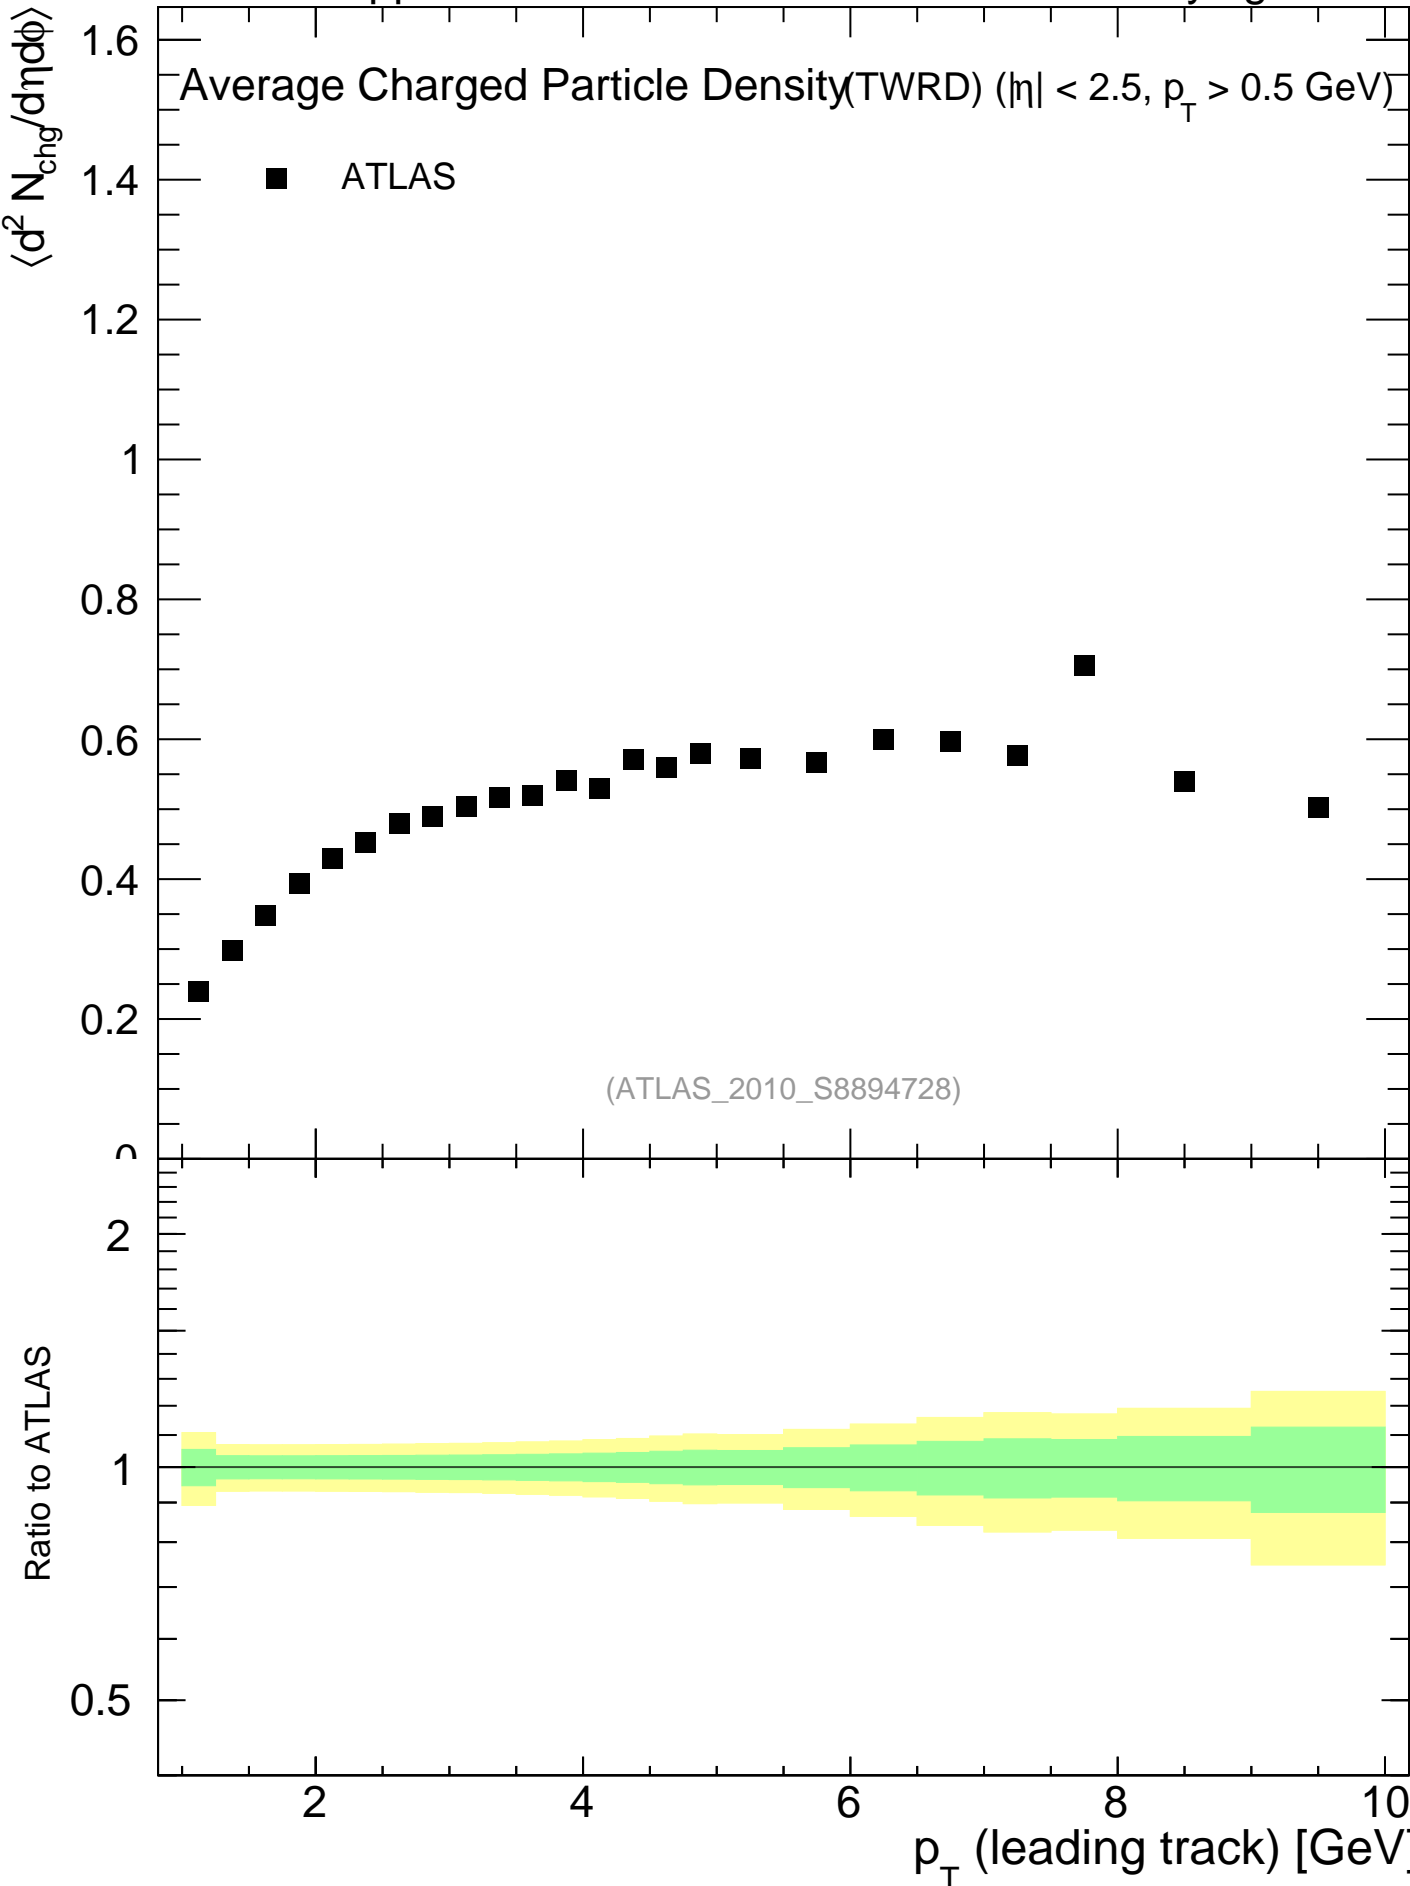

900 GeV pp

Underlying Event

mcplots.cern.ch [arXiv:1306.3436]