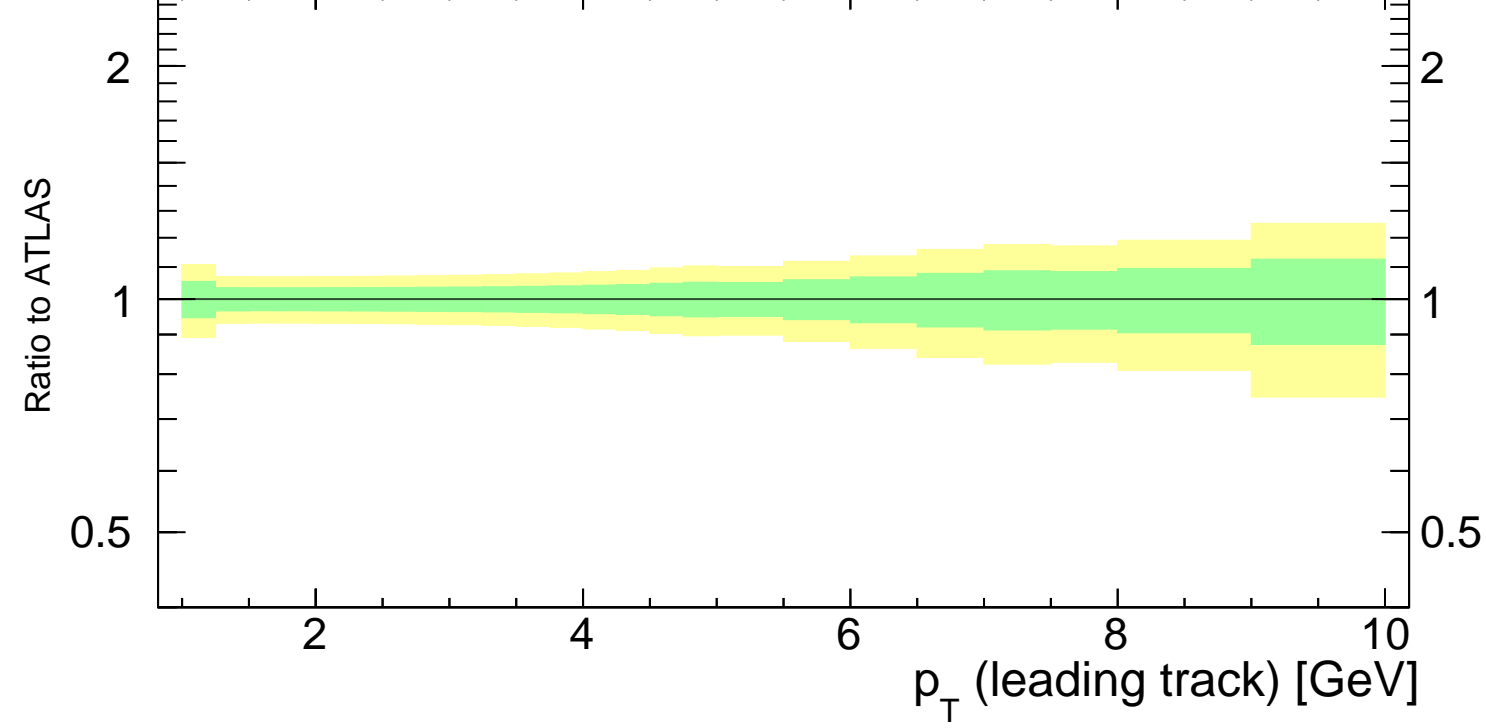

900 GeV pp

Underlying Event

mcplots.cern.ch [arXiv:1306.3436]