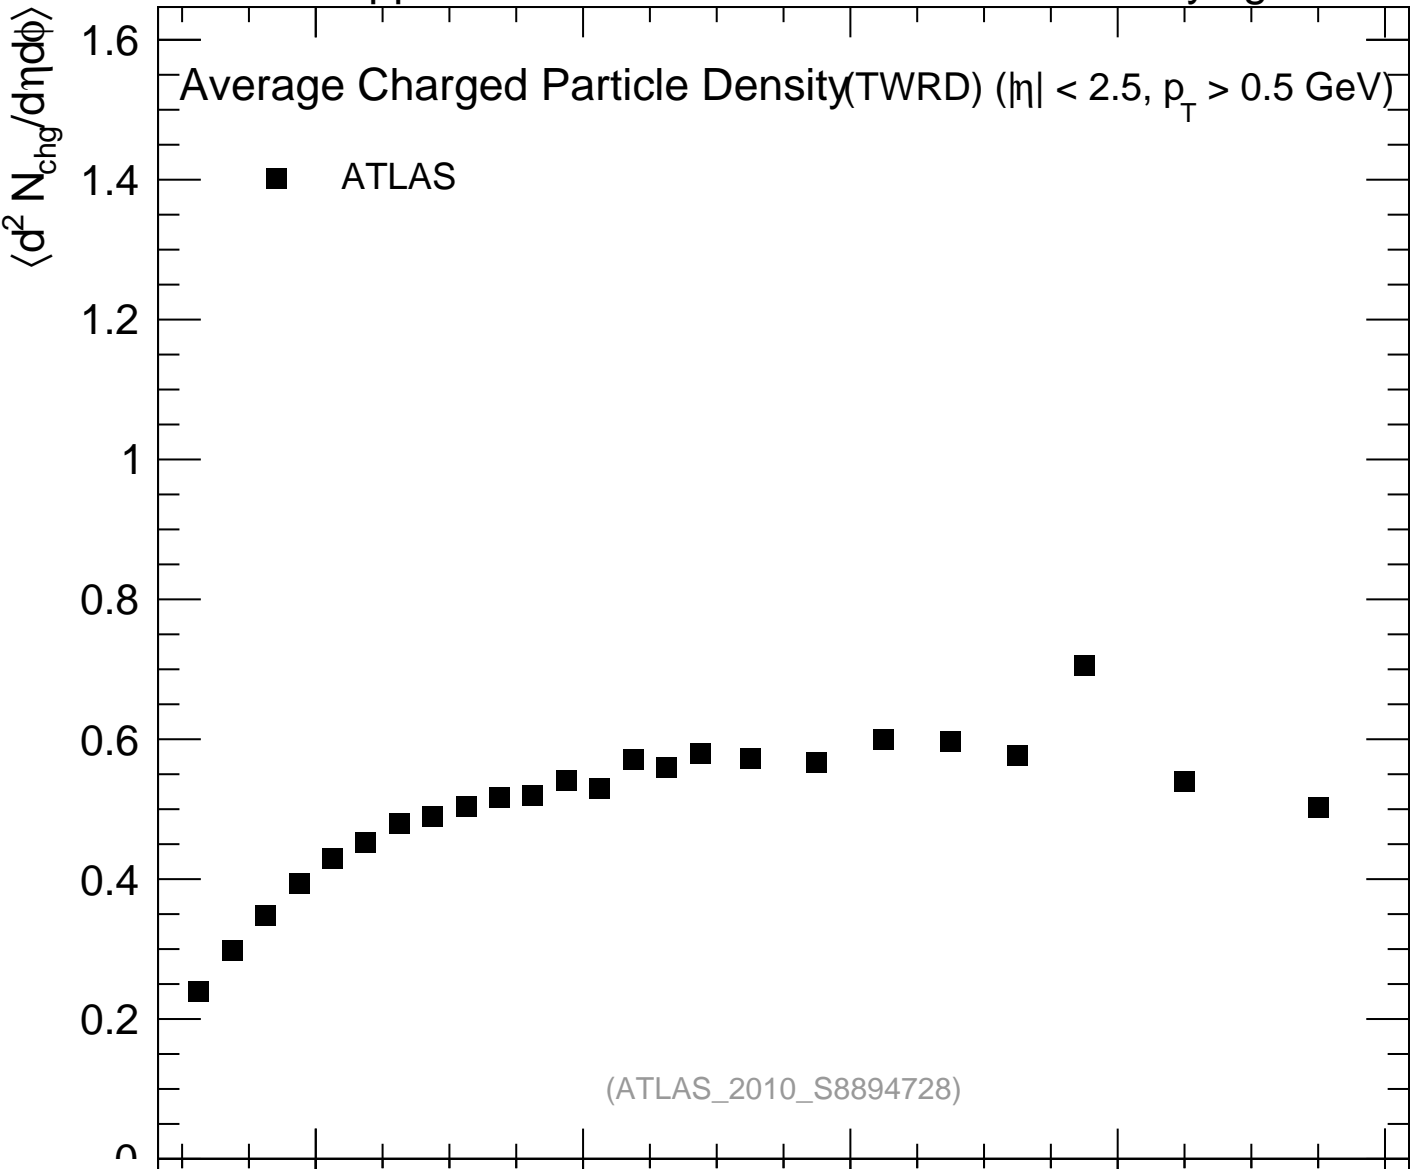

900 GeV pp

Underlying Event

mcplots.cern.ch [arXiv:1306.3436]