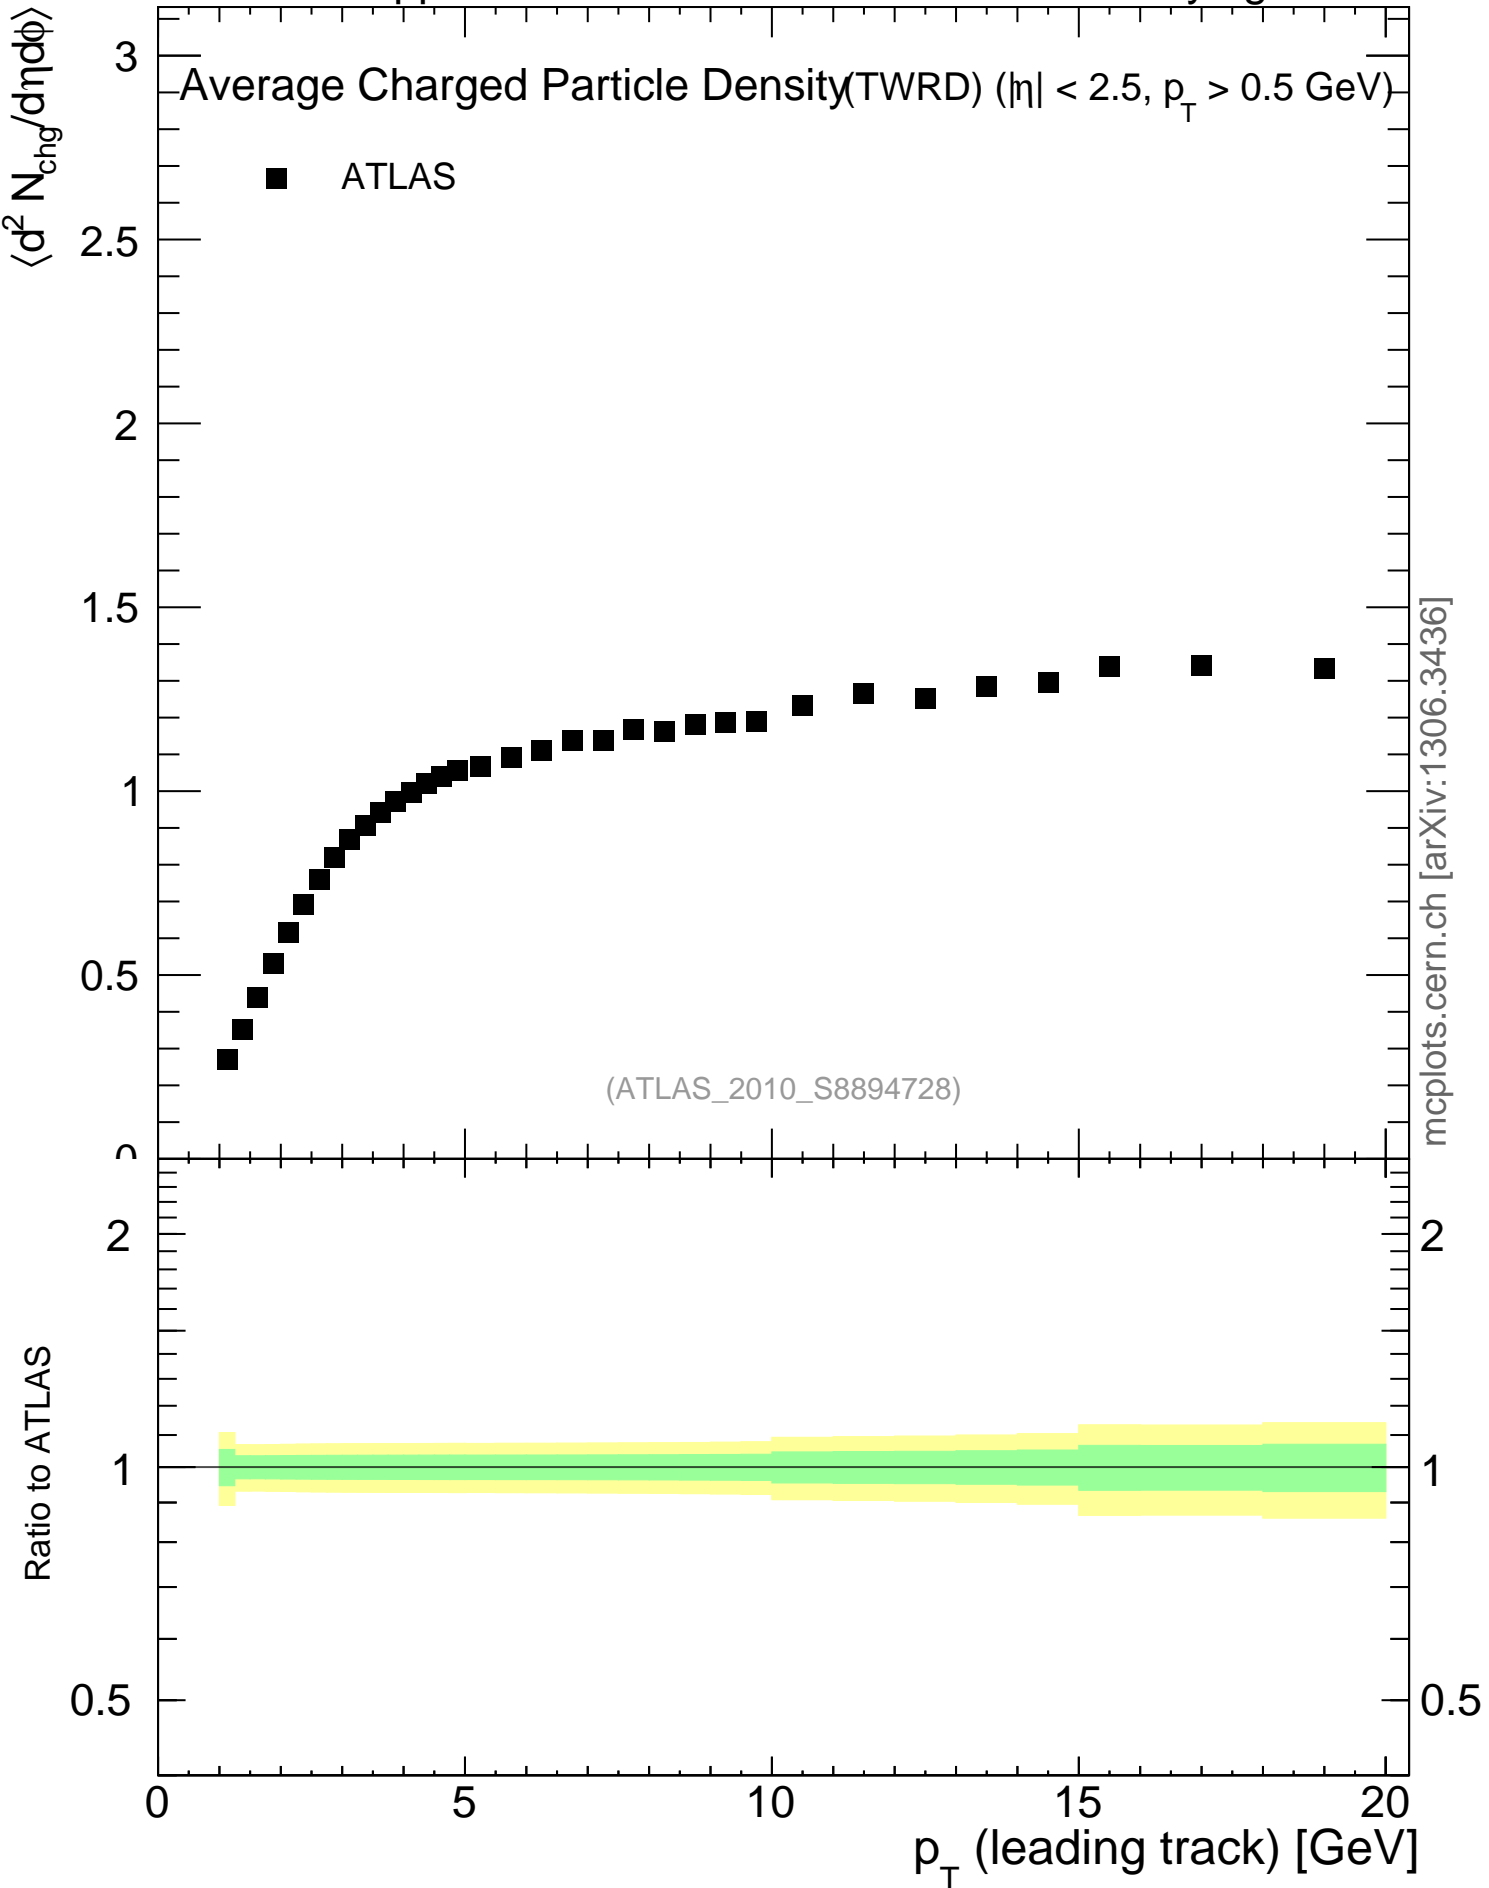

7000 GeV pp

Underlying Event

mcplots.cern.ch [arXiv:1306.3436]