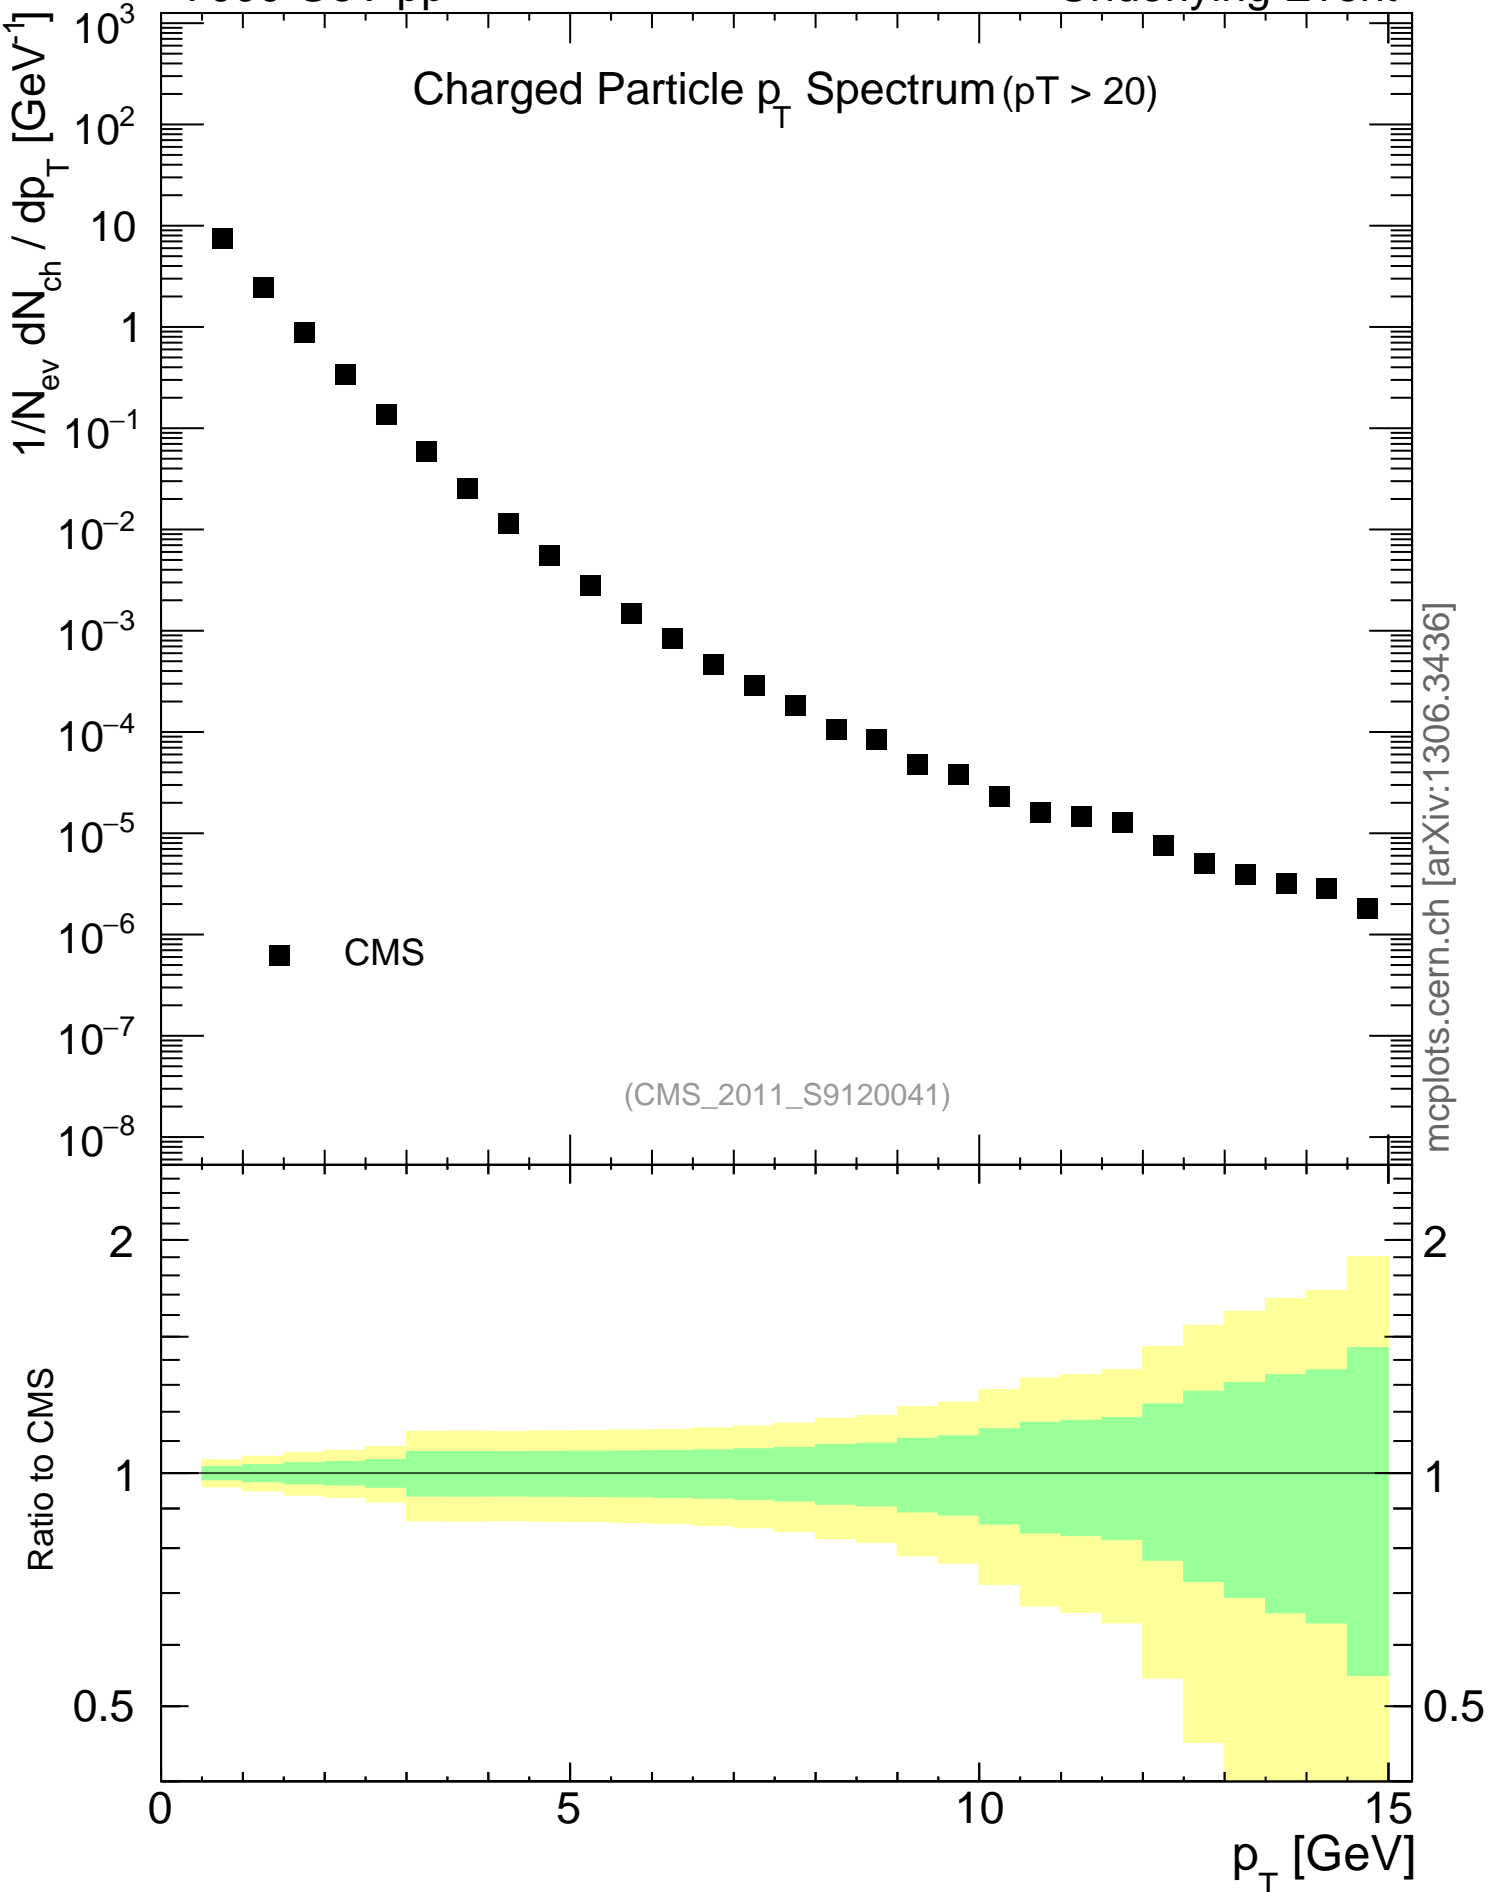

7000 GeV pp

Underlying Event

Charged Particle p_T Spectrum ($p_T > 20$)

■ CMS

(CMS_2011_S9120041)

mcplots.cern.ch [arXiv:1306.3436]