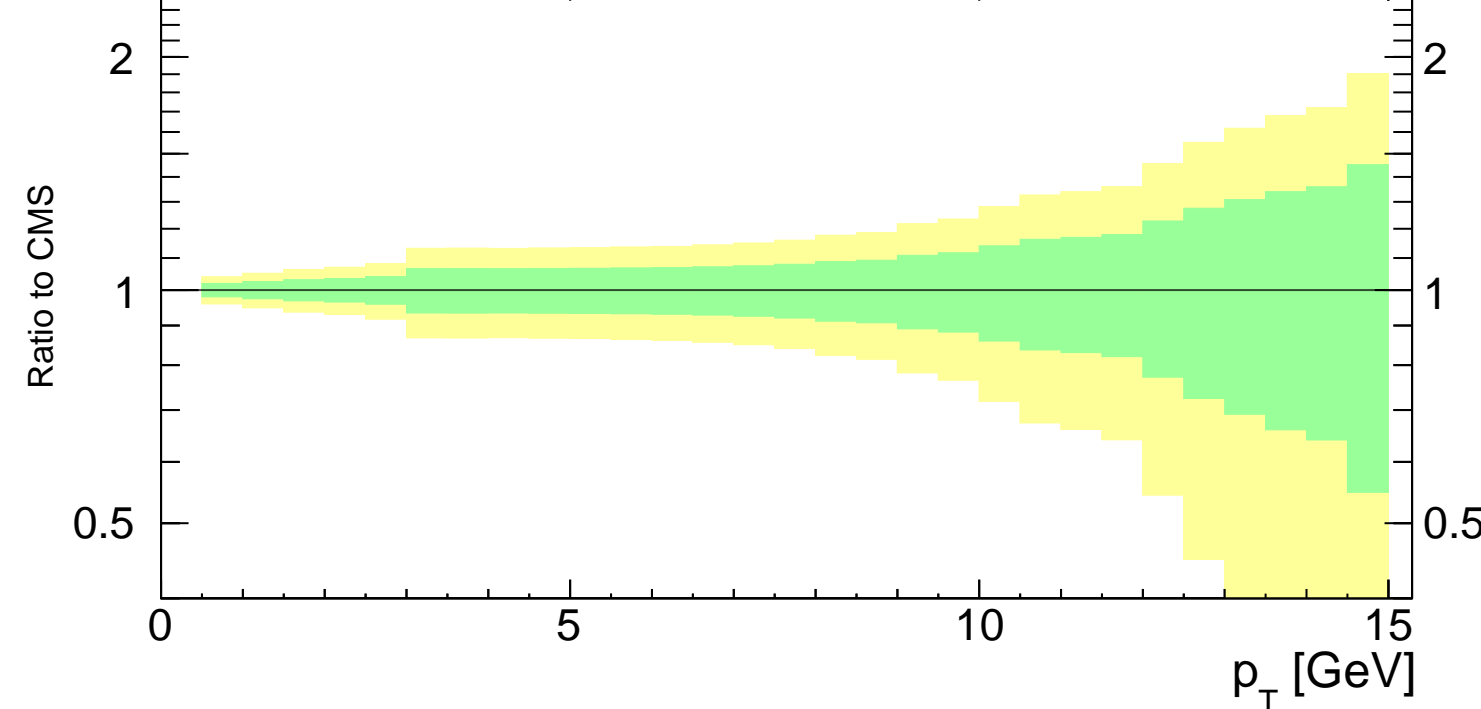

7000 GeV pp

Underlying Event

Charged Particle p_T Spectrum ($p_T > 20$)

mcplots.cern.ch [arXiv:1306.3436]