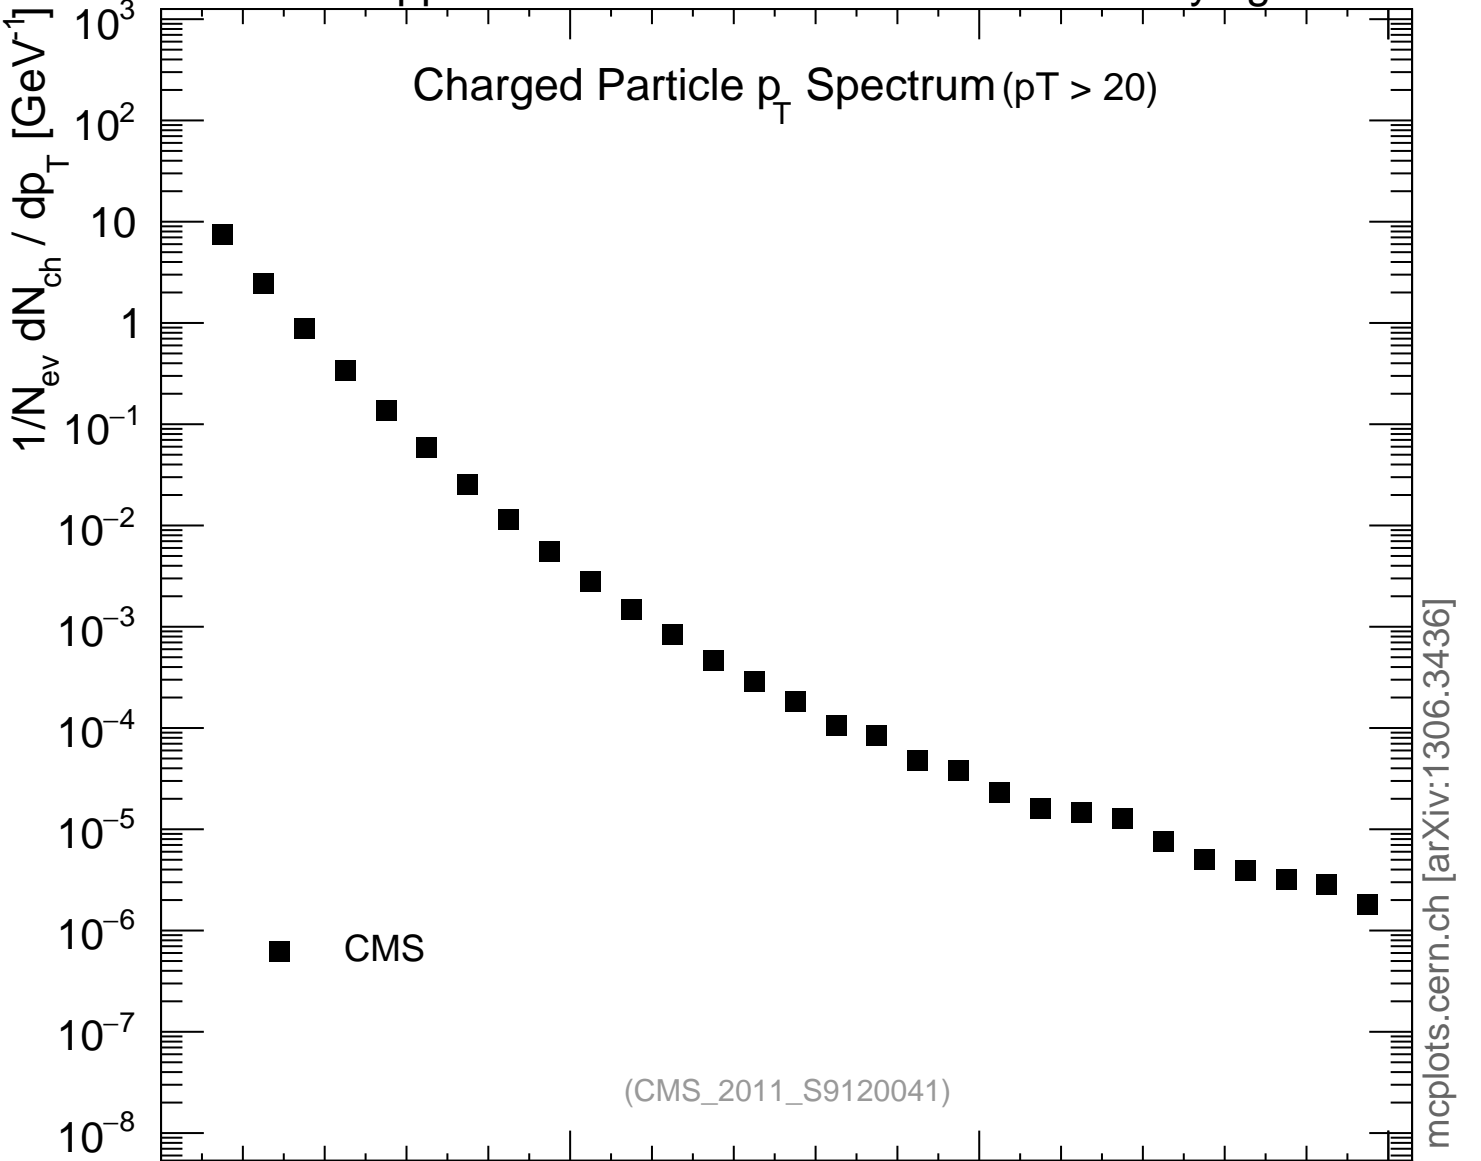

7000 GeV pp

Underlying Event

Charged Particle p_T Spectrum ($p_T > 20$)

mcplots.cern.ch [arXiv:1306.3436]