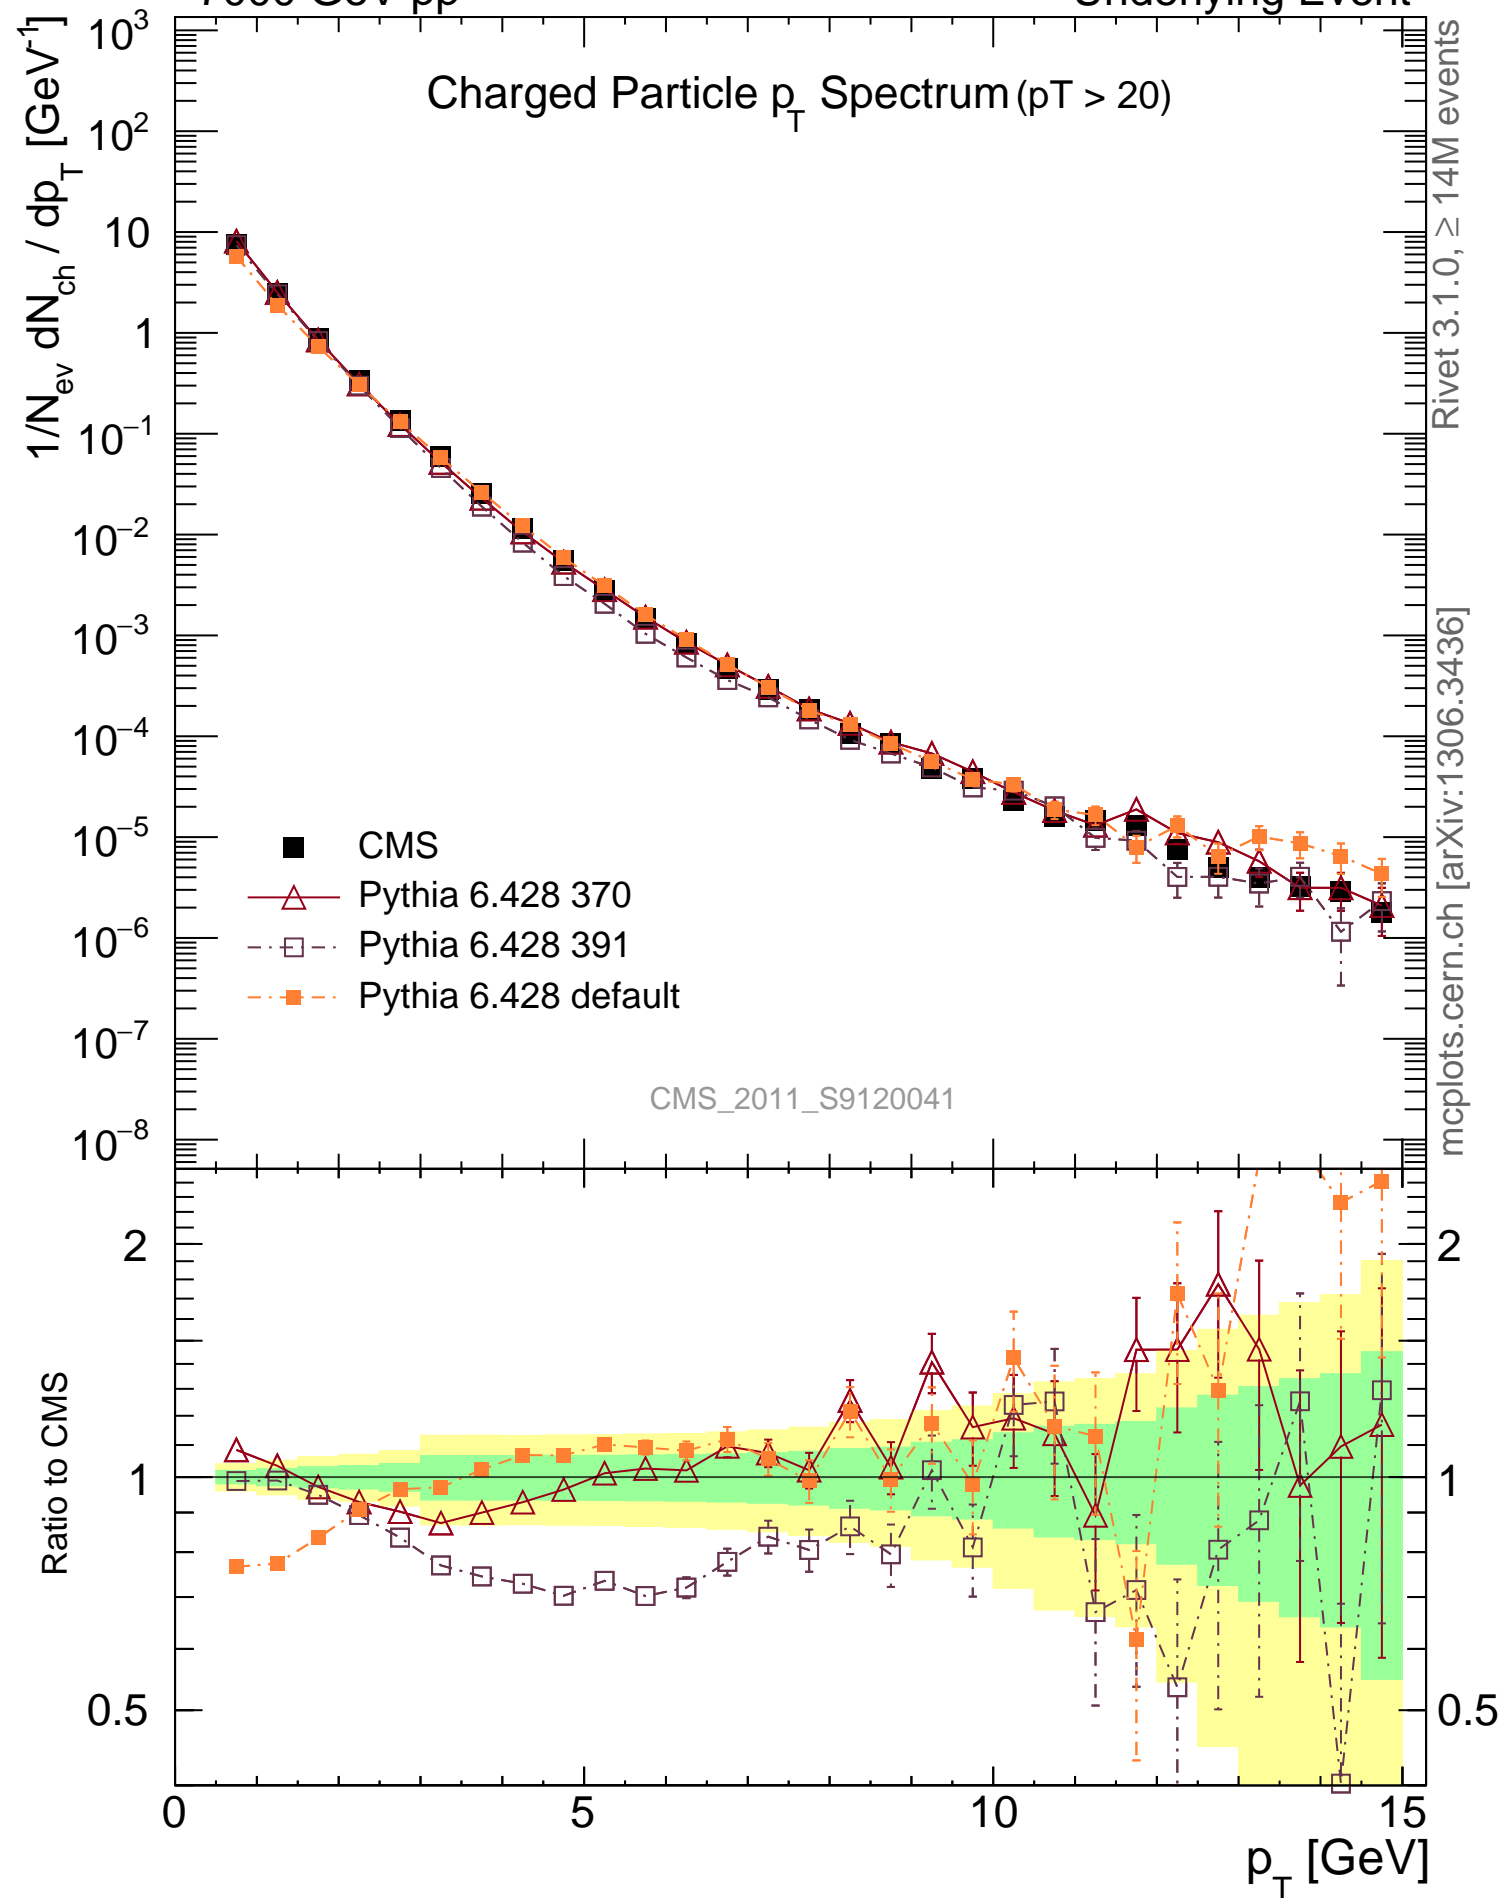

7000 GeV pp

Underlying Event

Charged Particle p_T Spectrum ($p_T > 20$)Rivet 3.1.0, ≥ 14 M events

mcplots.cern.ch [arXiv:1306.3436]