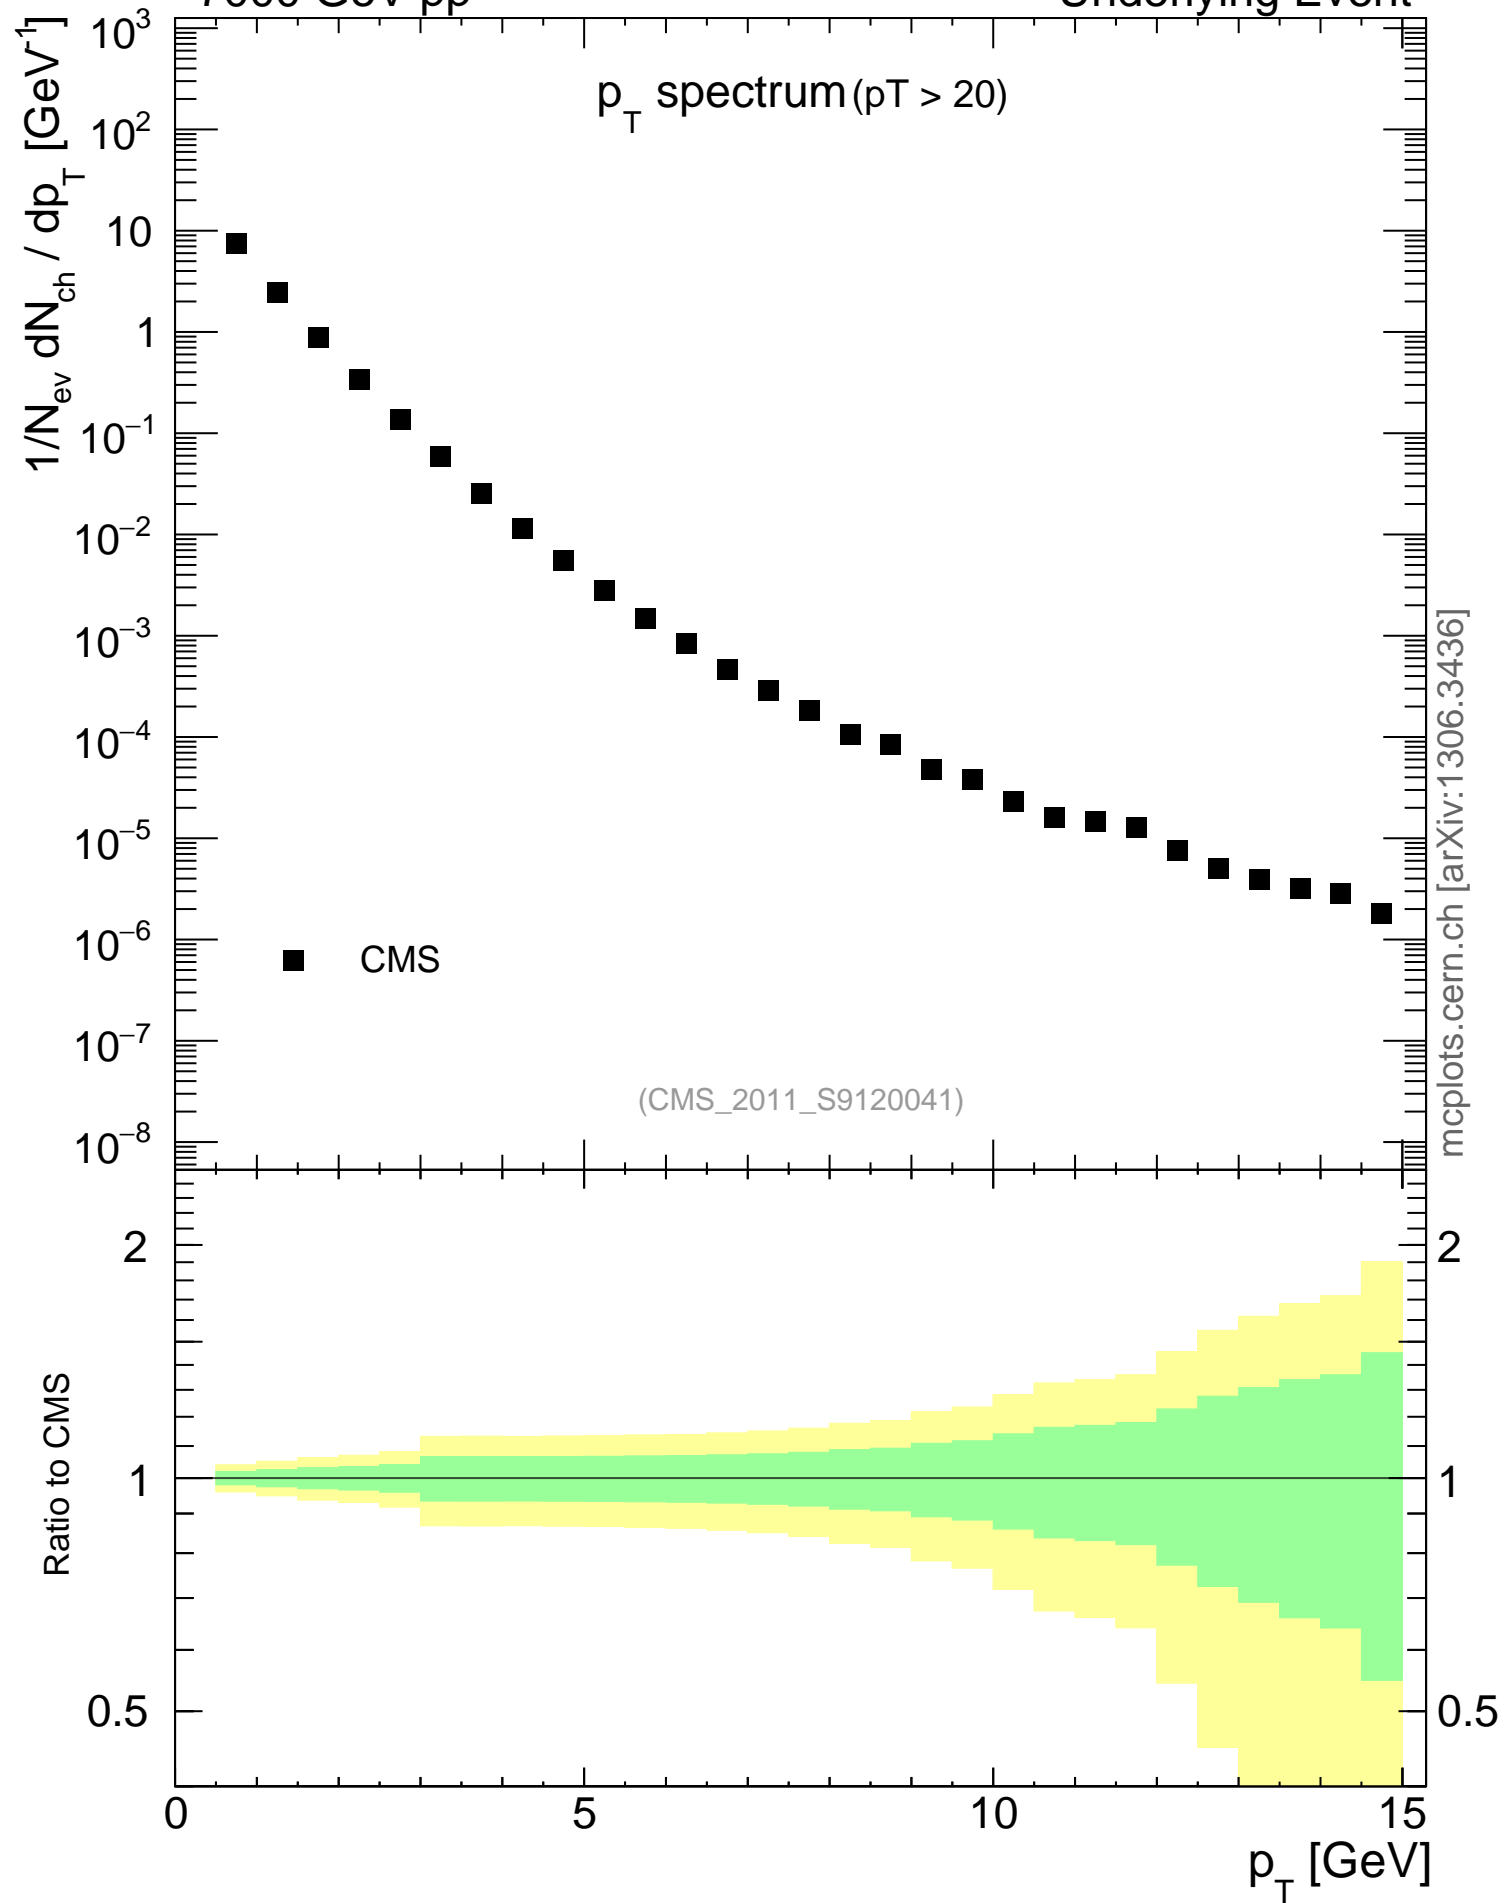

7000 GeV pp

Underlying Event

mcplots.cern.ch [arXiv:1306.3436]