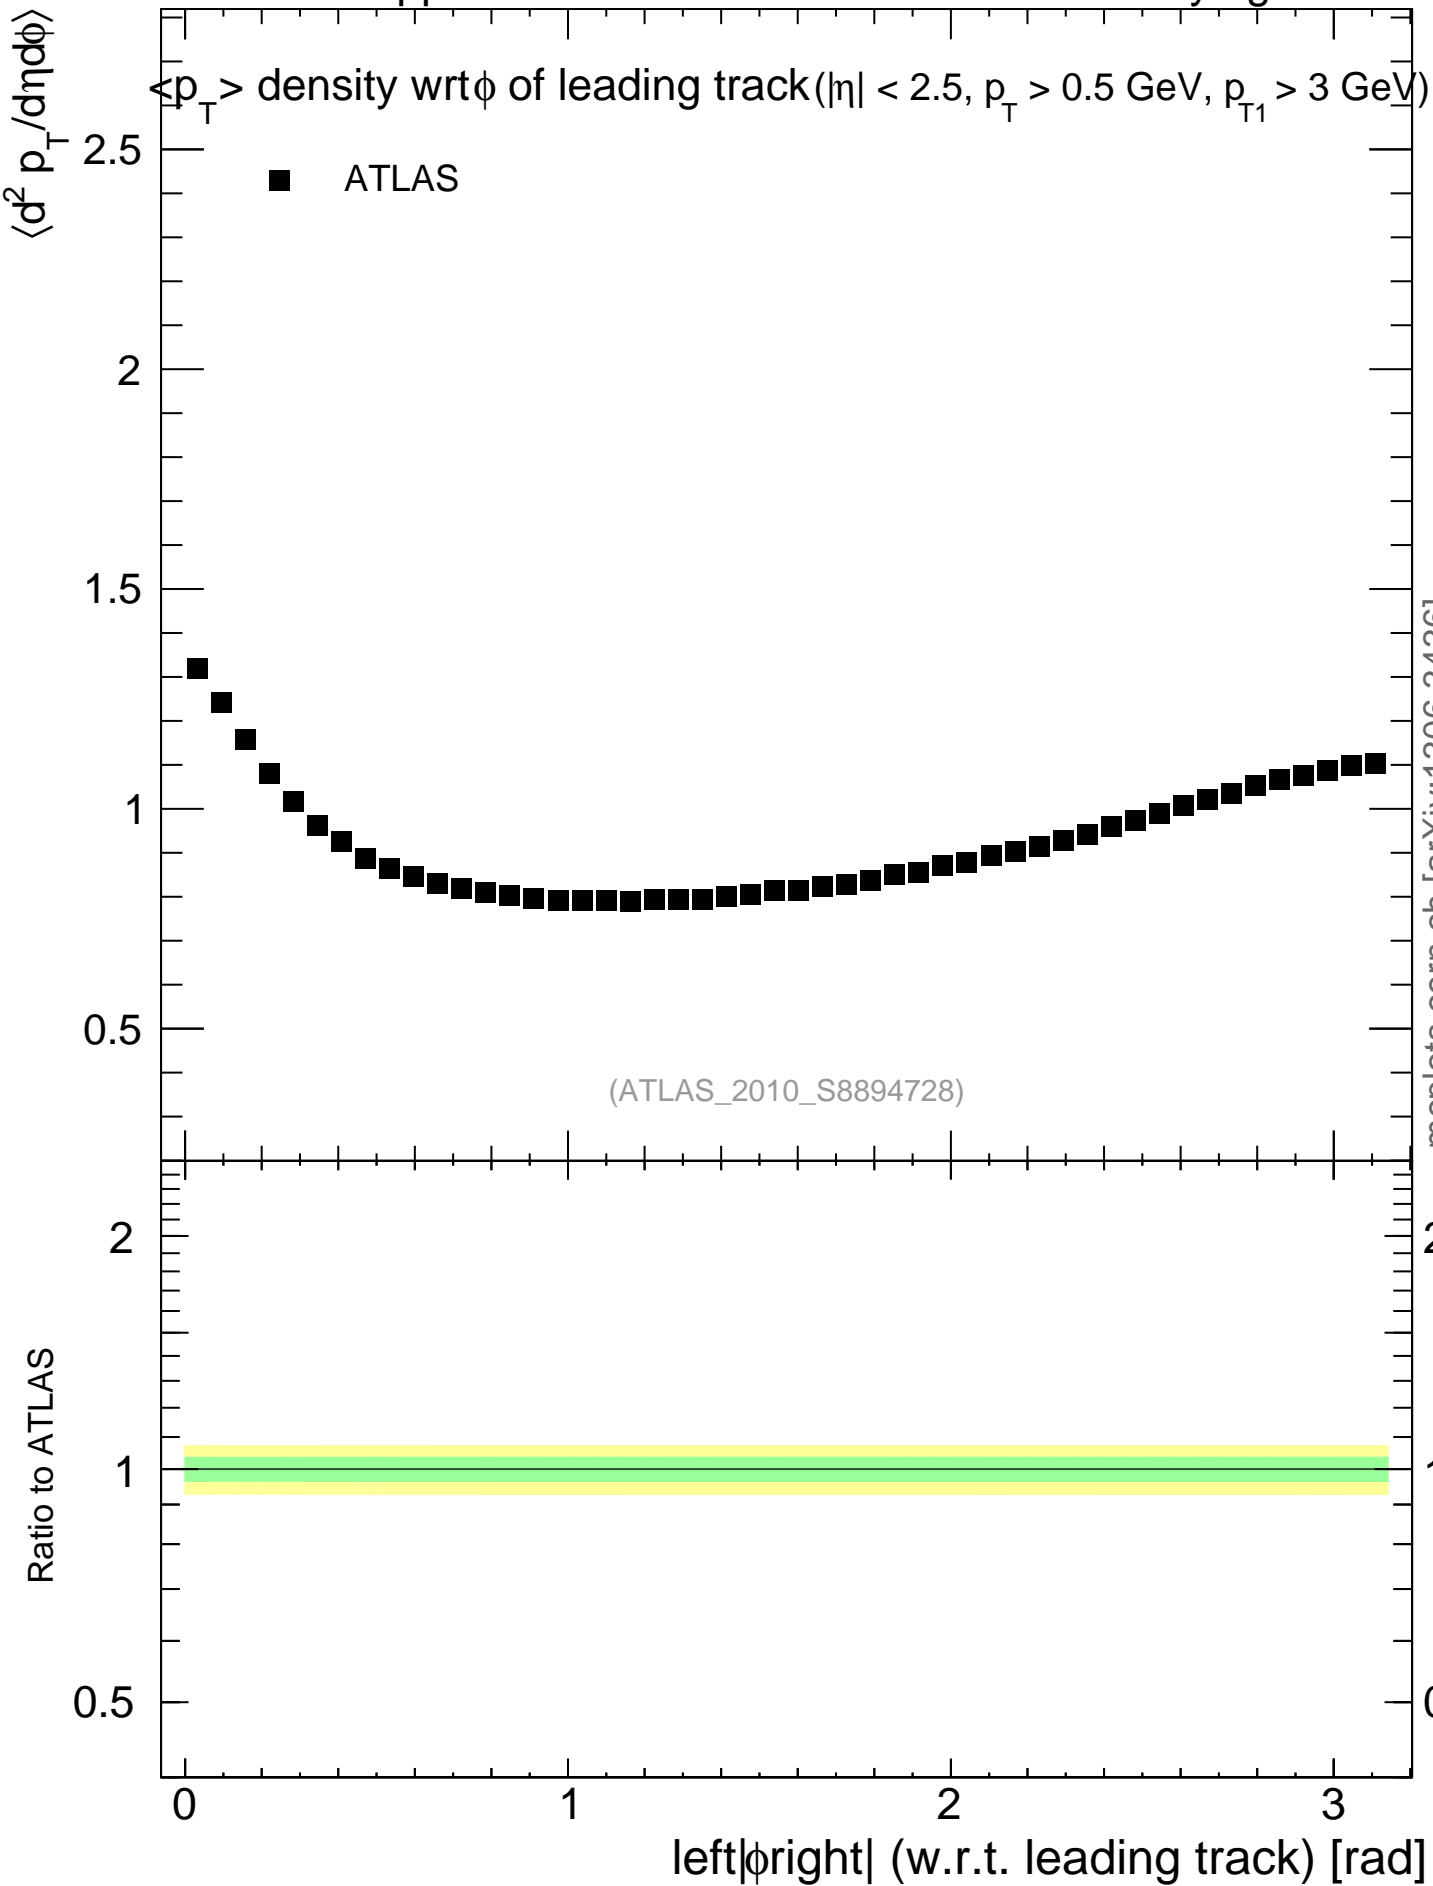

7000 GeV pp

Underlying Event

mcplots.cern.ch [arXiv:1306.3436]