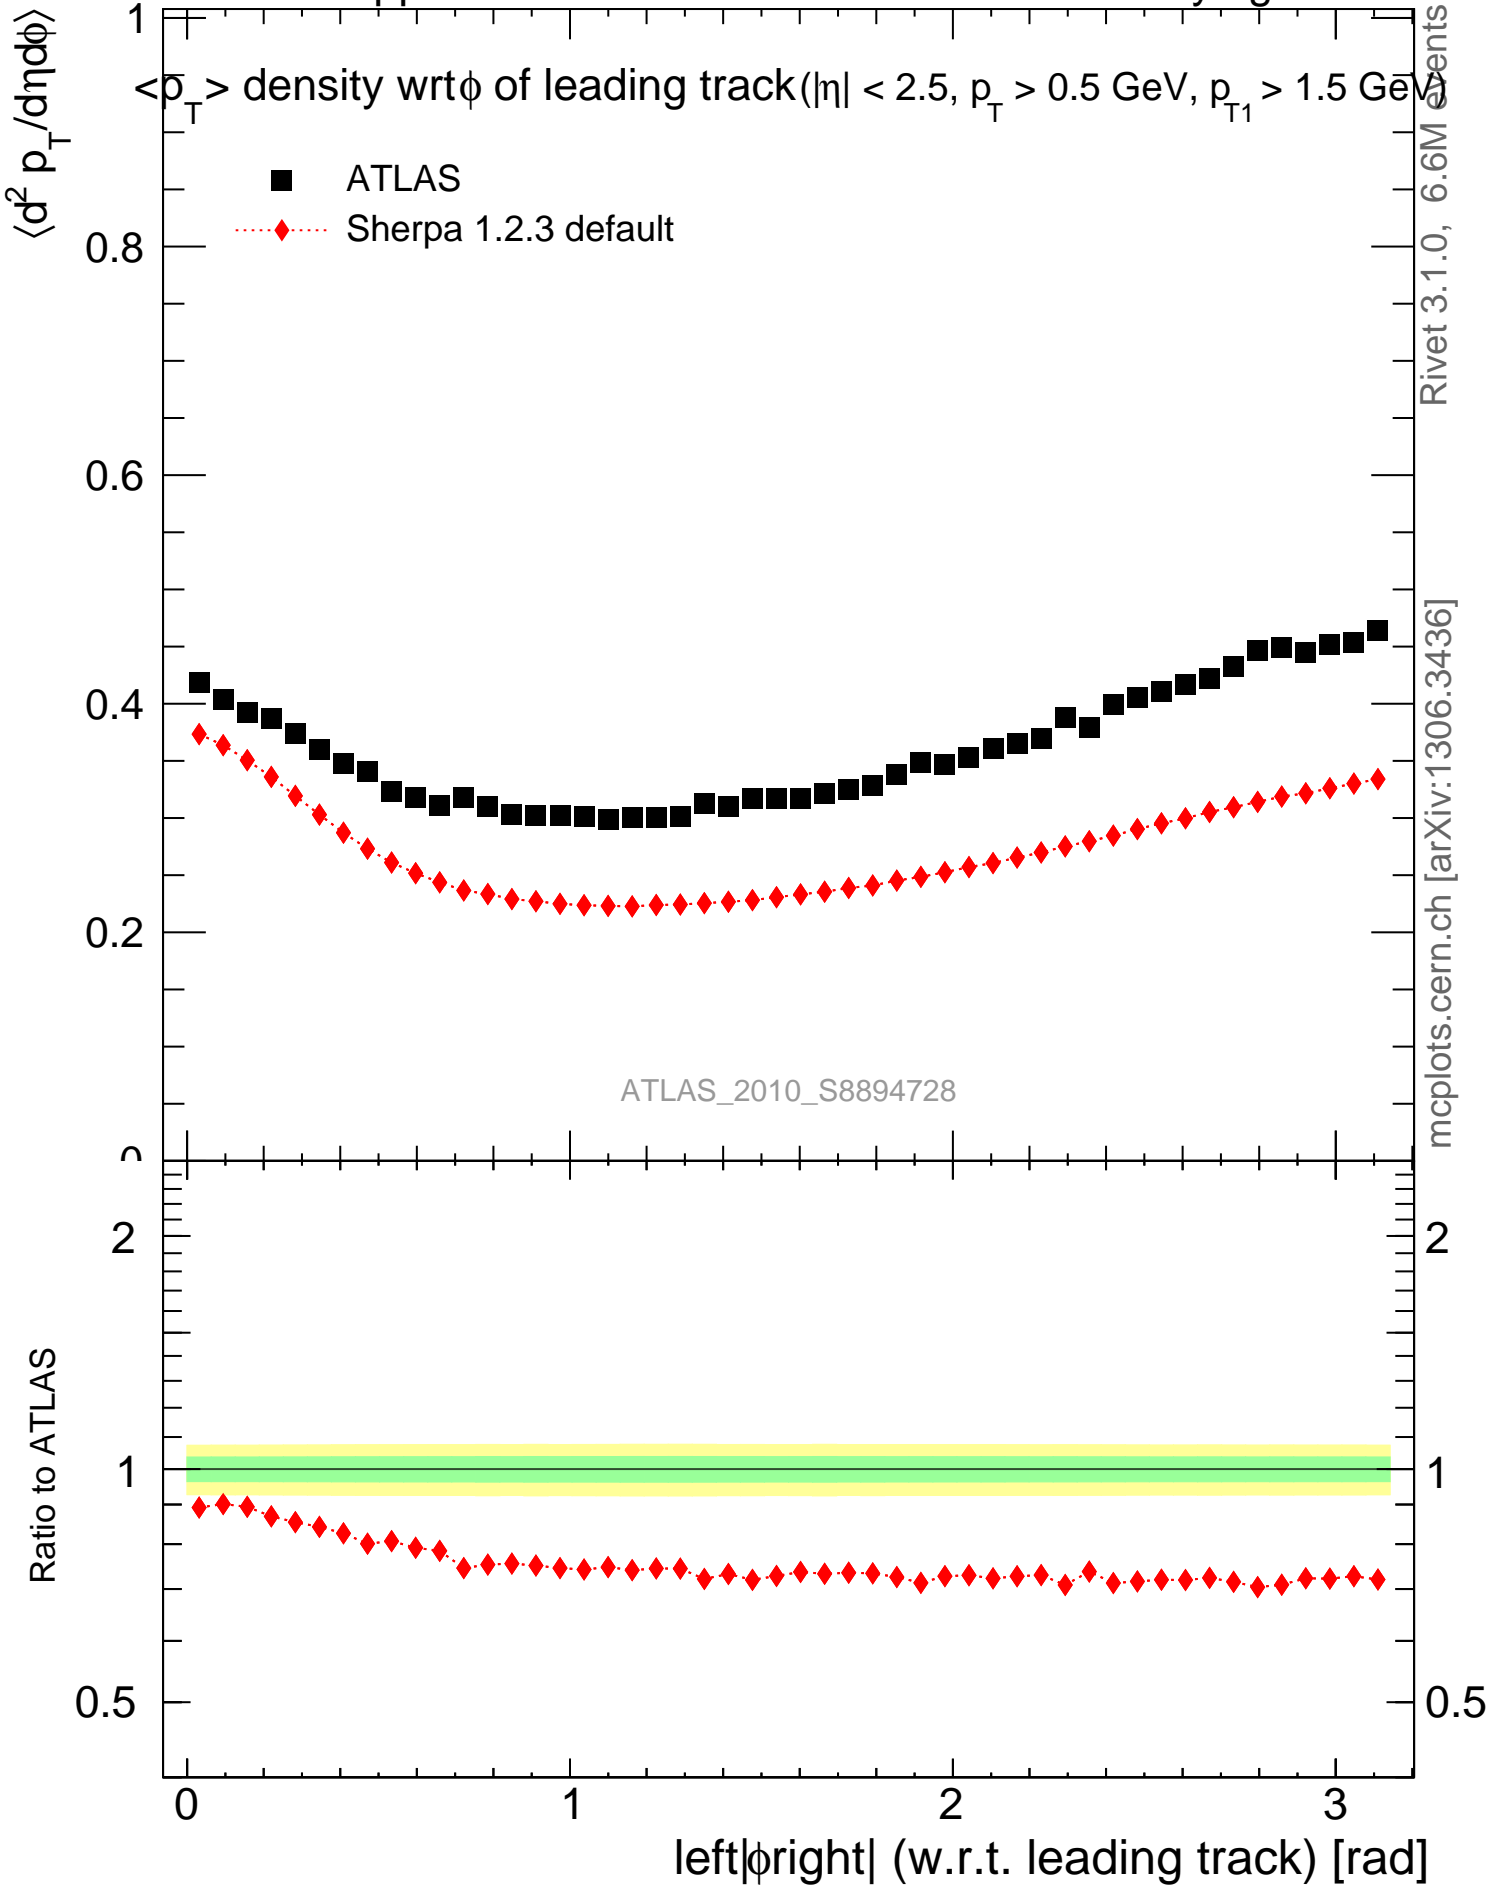

900 GeV pp

Underlying Event

Rivet 3.1.0, 6.6M events  
mcplots.cern.ch [arXiv:1306.3436]