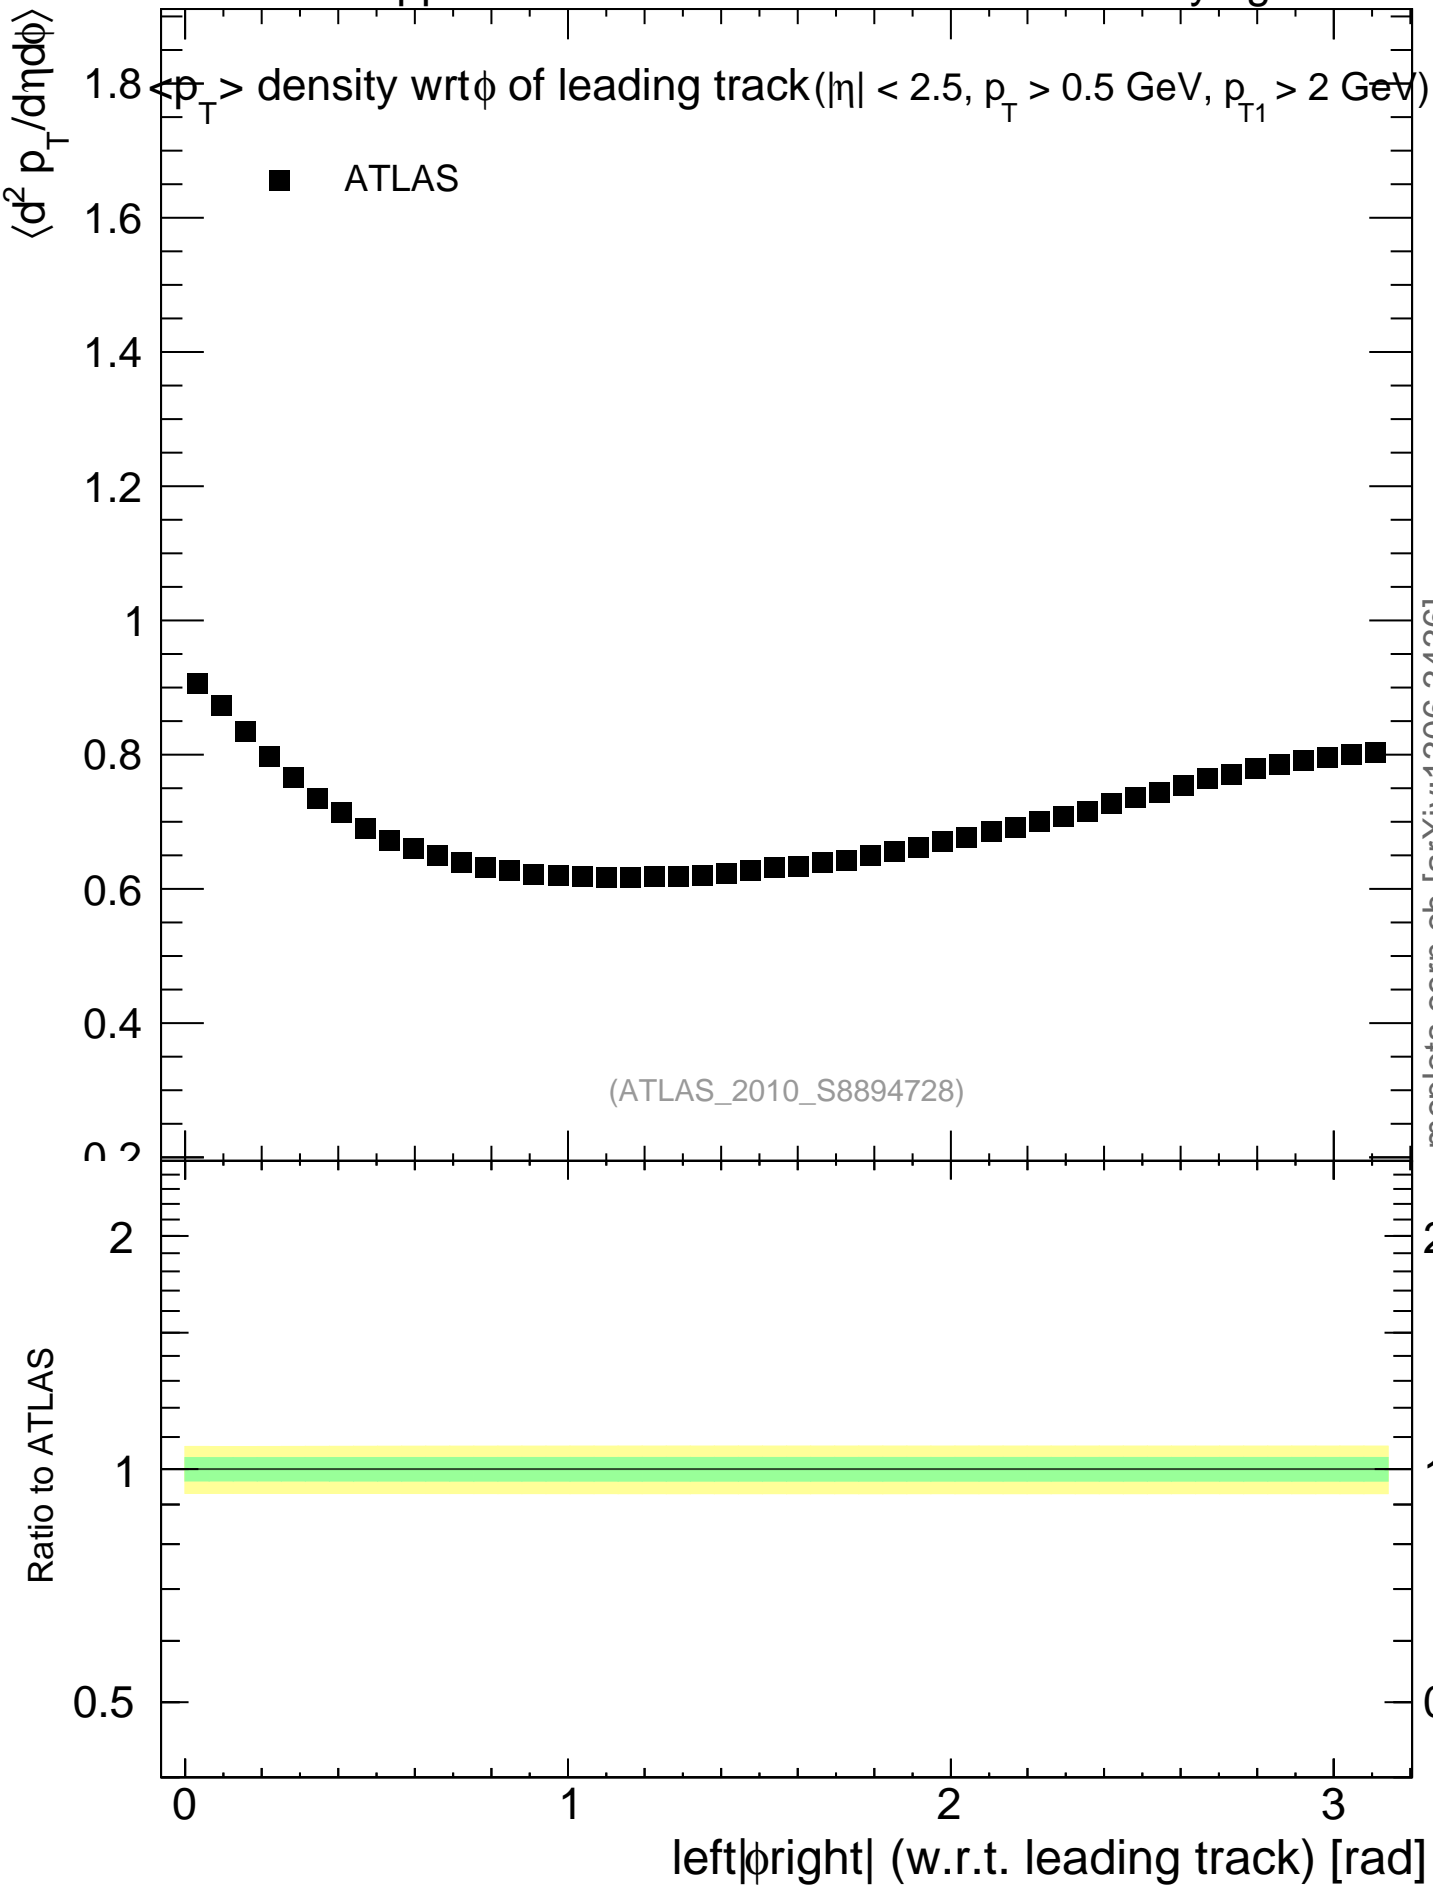

7000 GeV pp

Underlying Event

mcplots.cern.ch [arXiv:1306.3436]