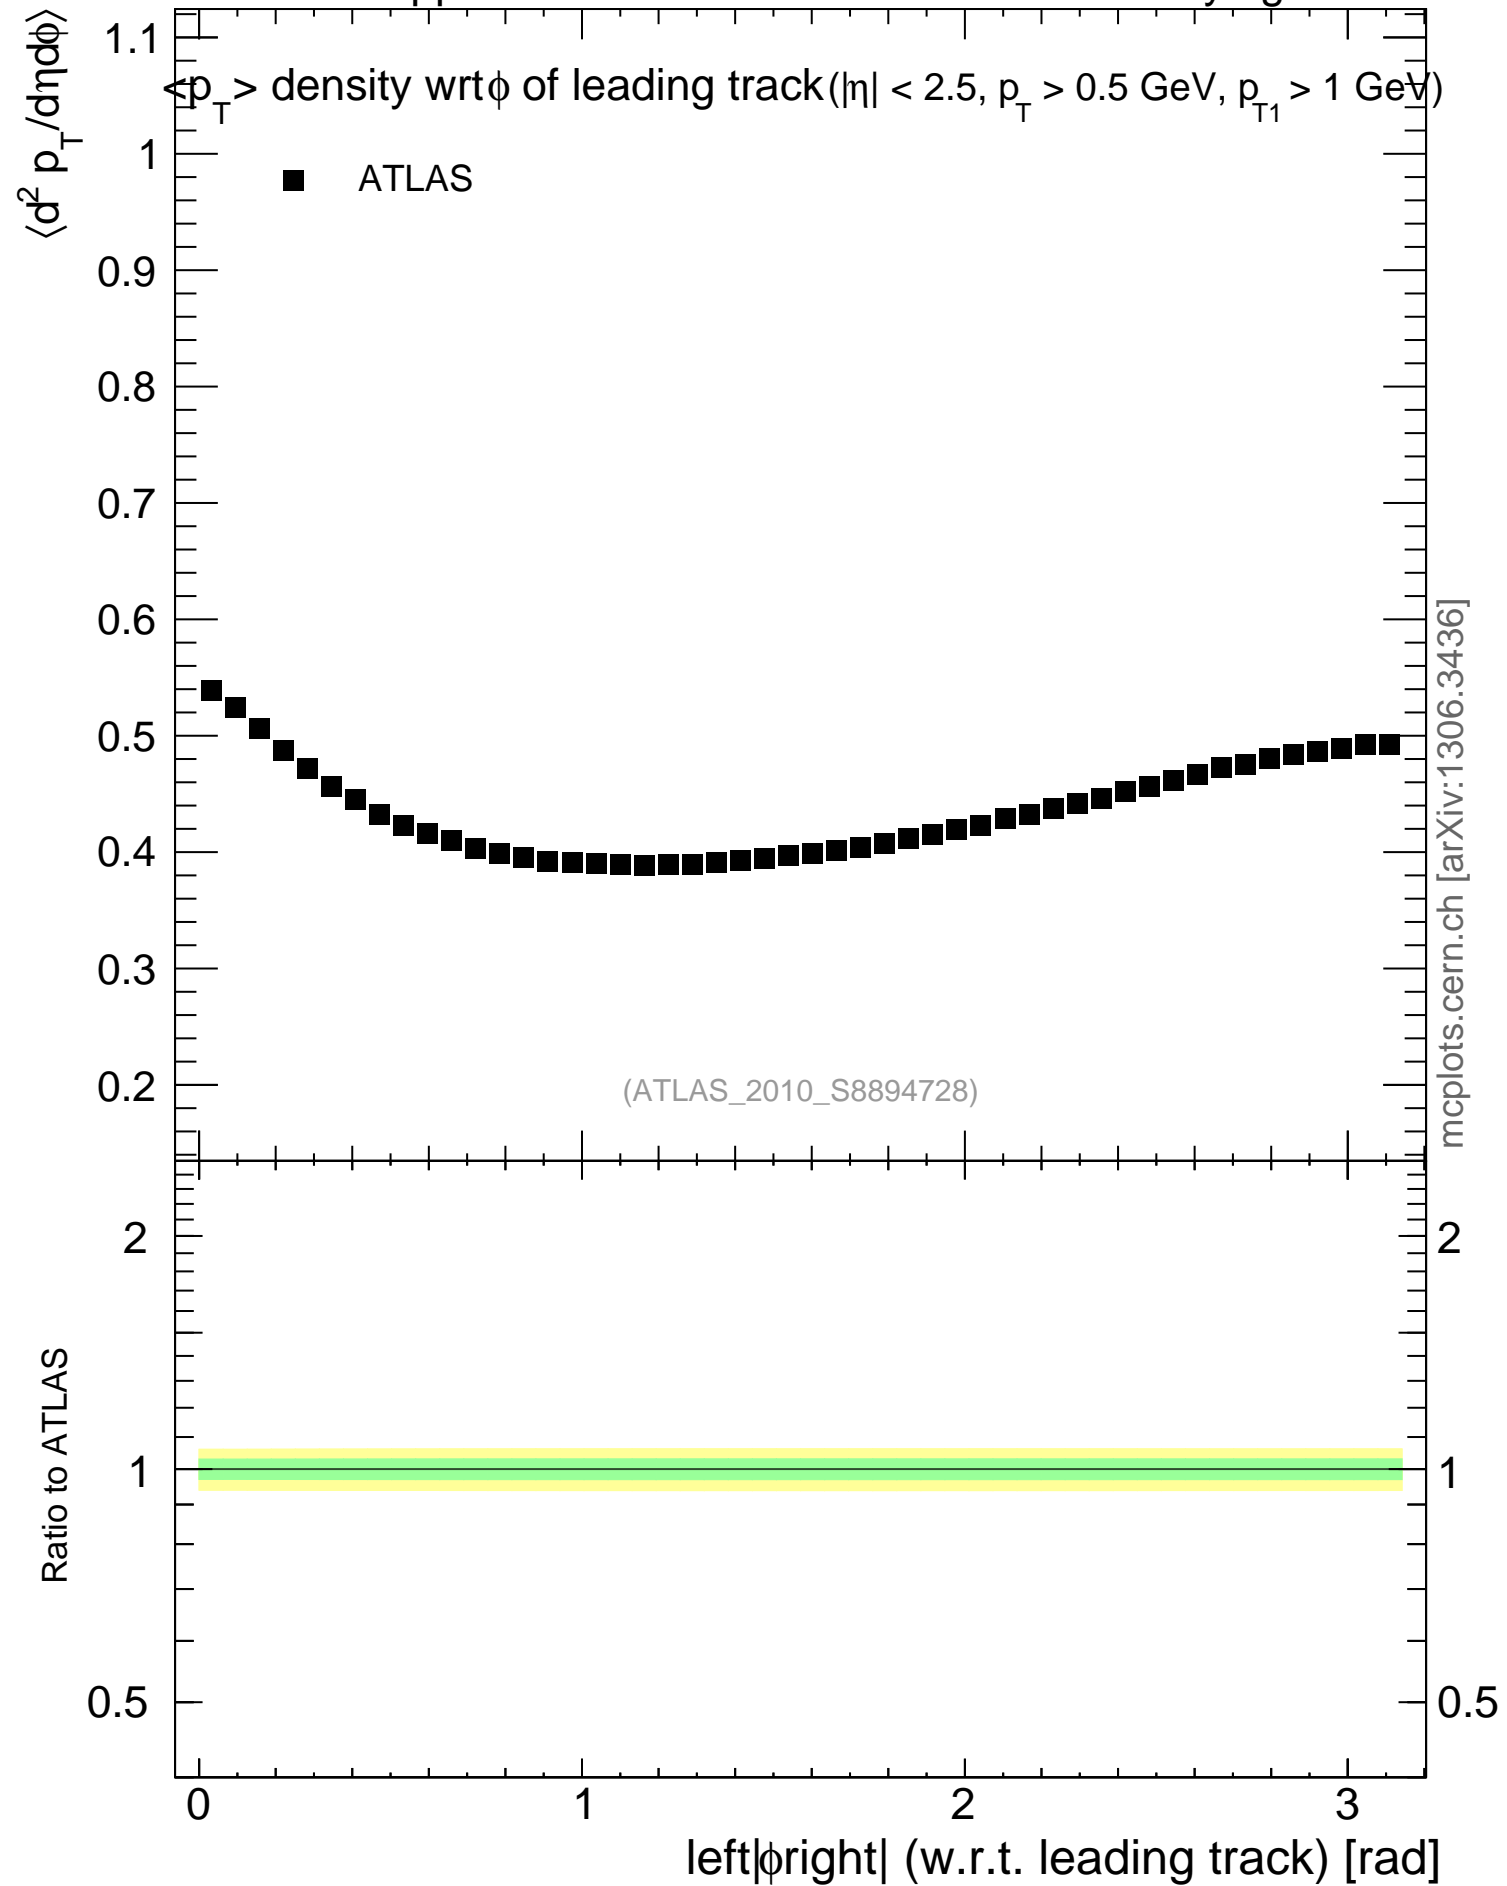

7000 GeV pp

Underlying Event

mcplots.cern.ch [arXiv:1306.3436]