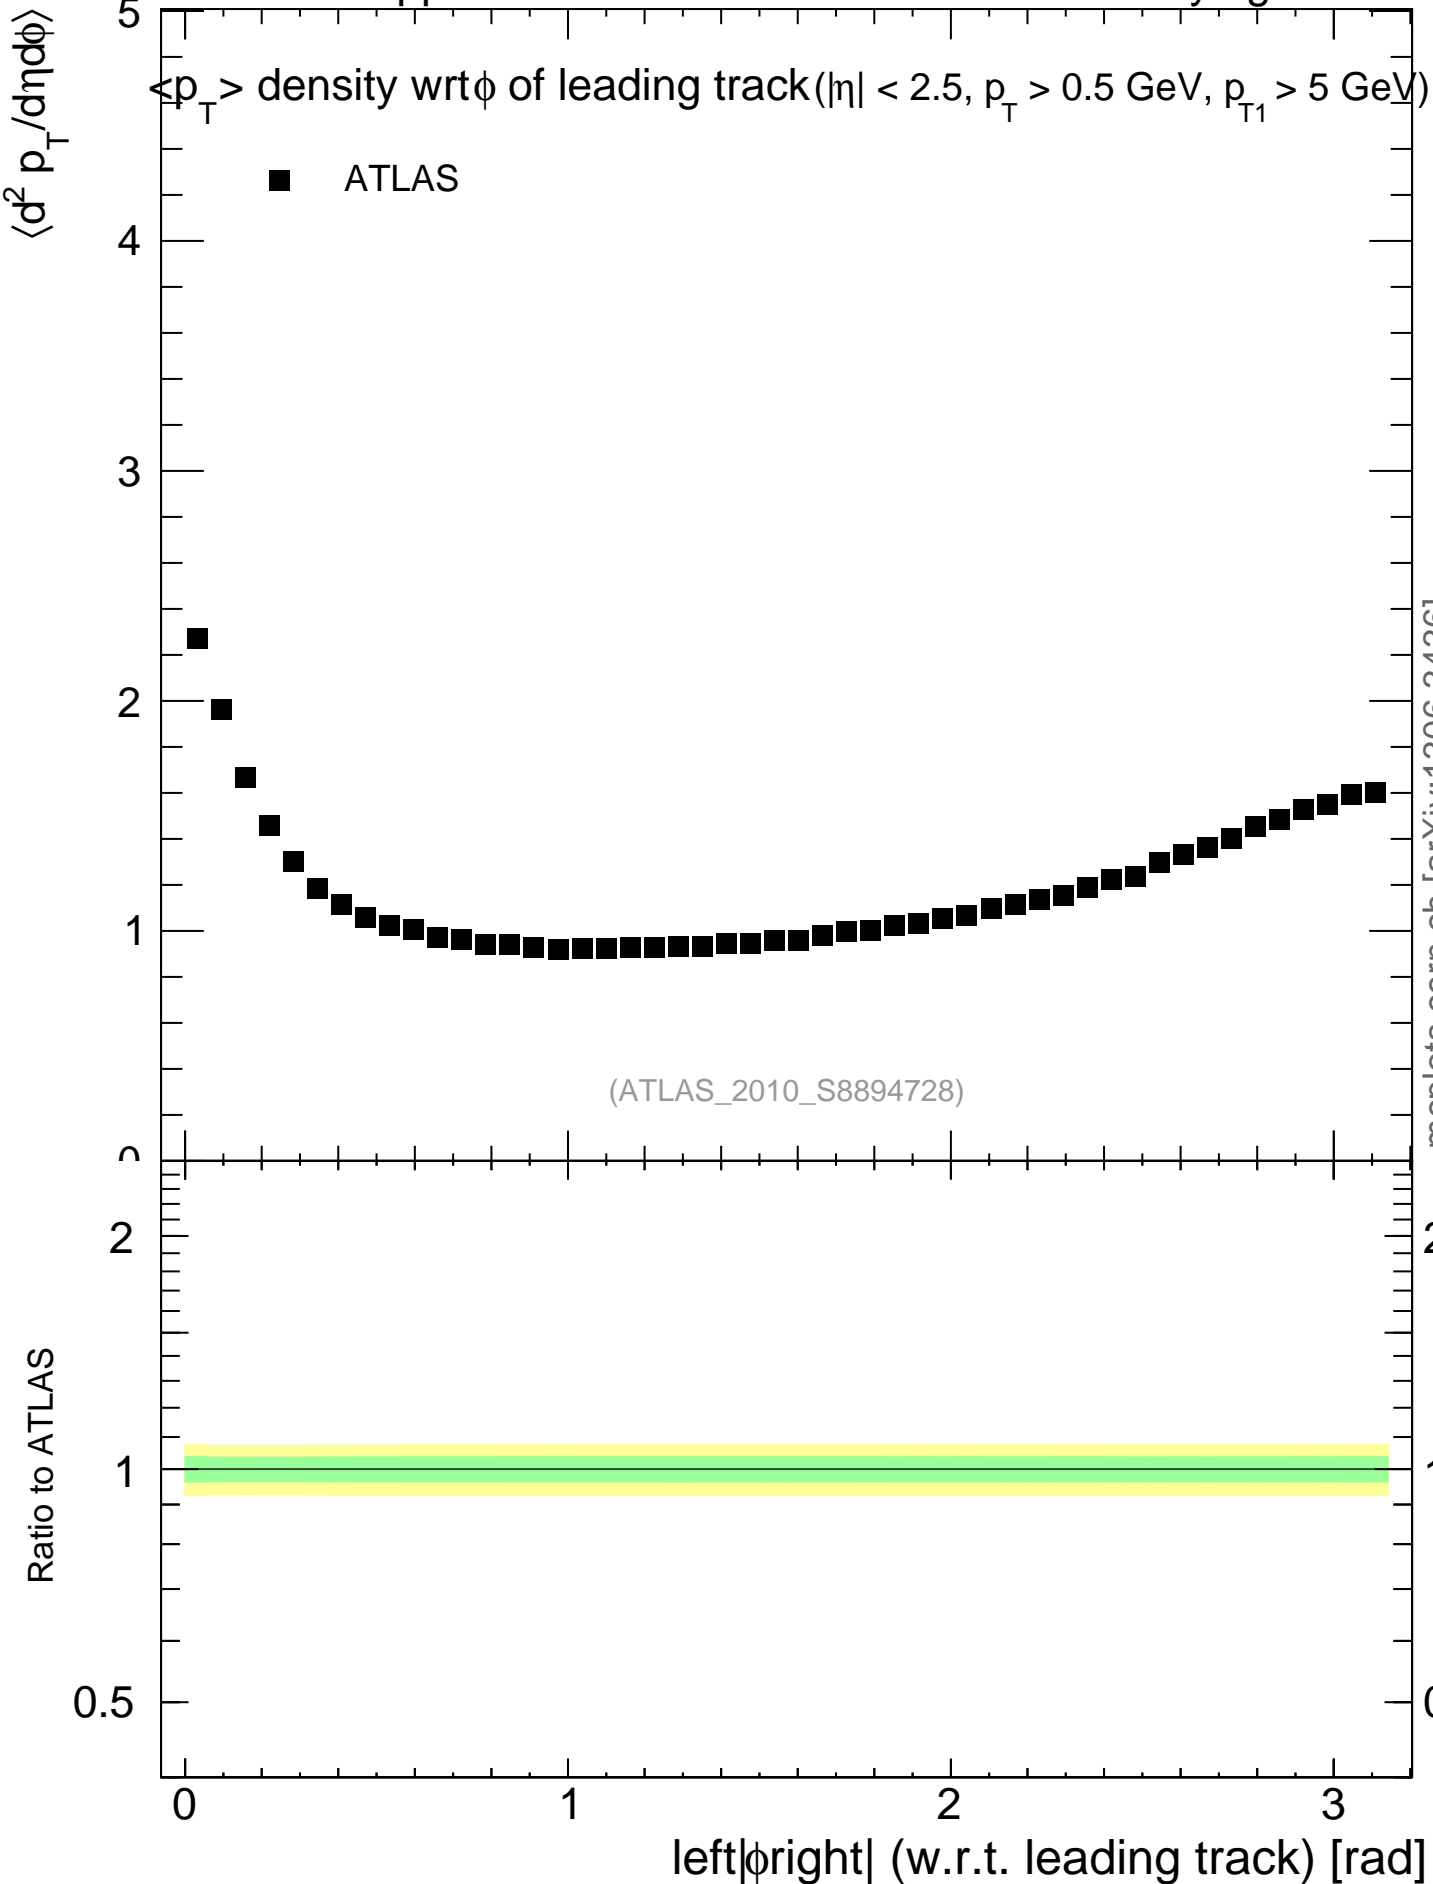

7000 GeV pp

Underlying Event

mcplots.cern.ch [arXiv:1306.3436]