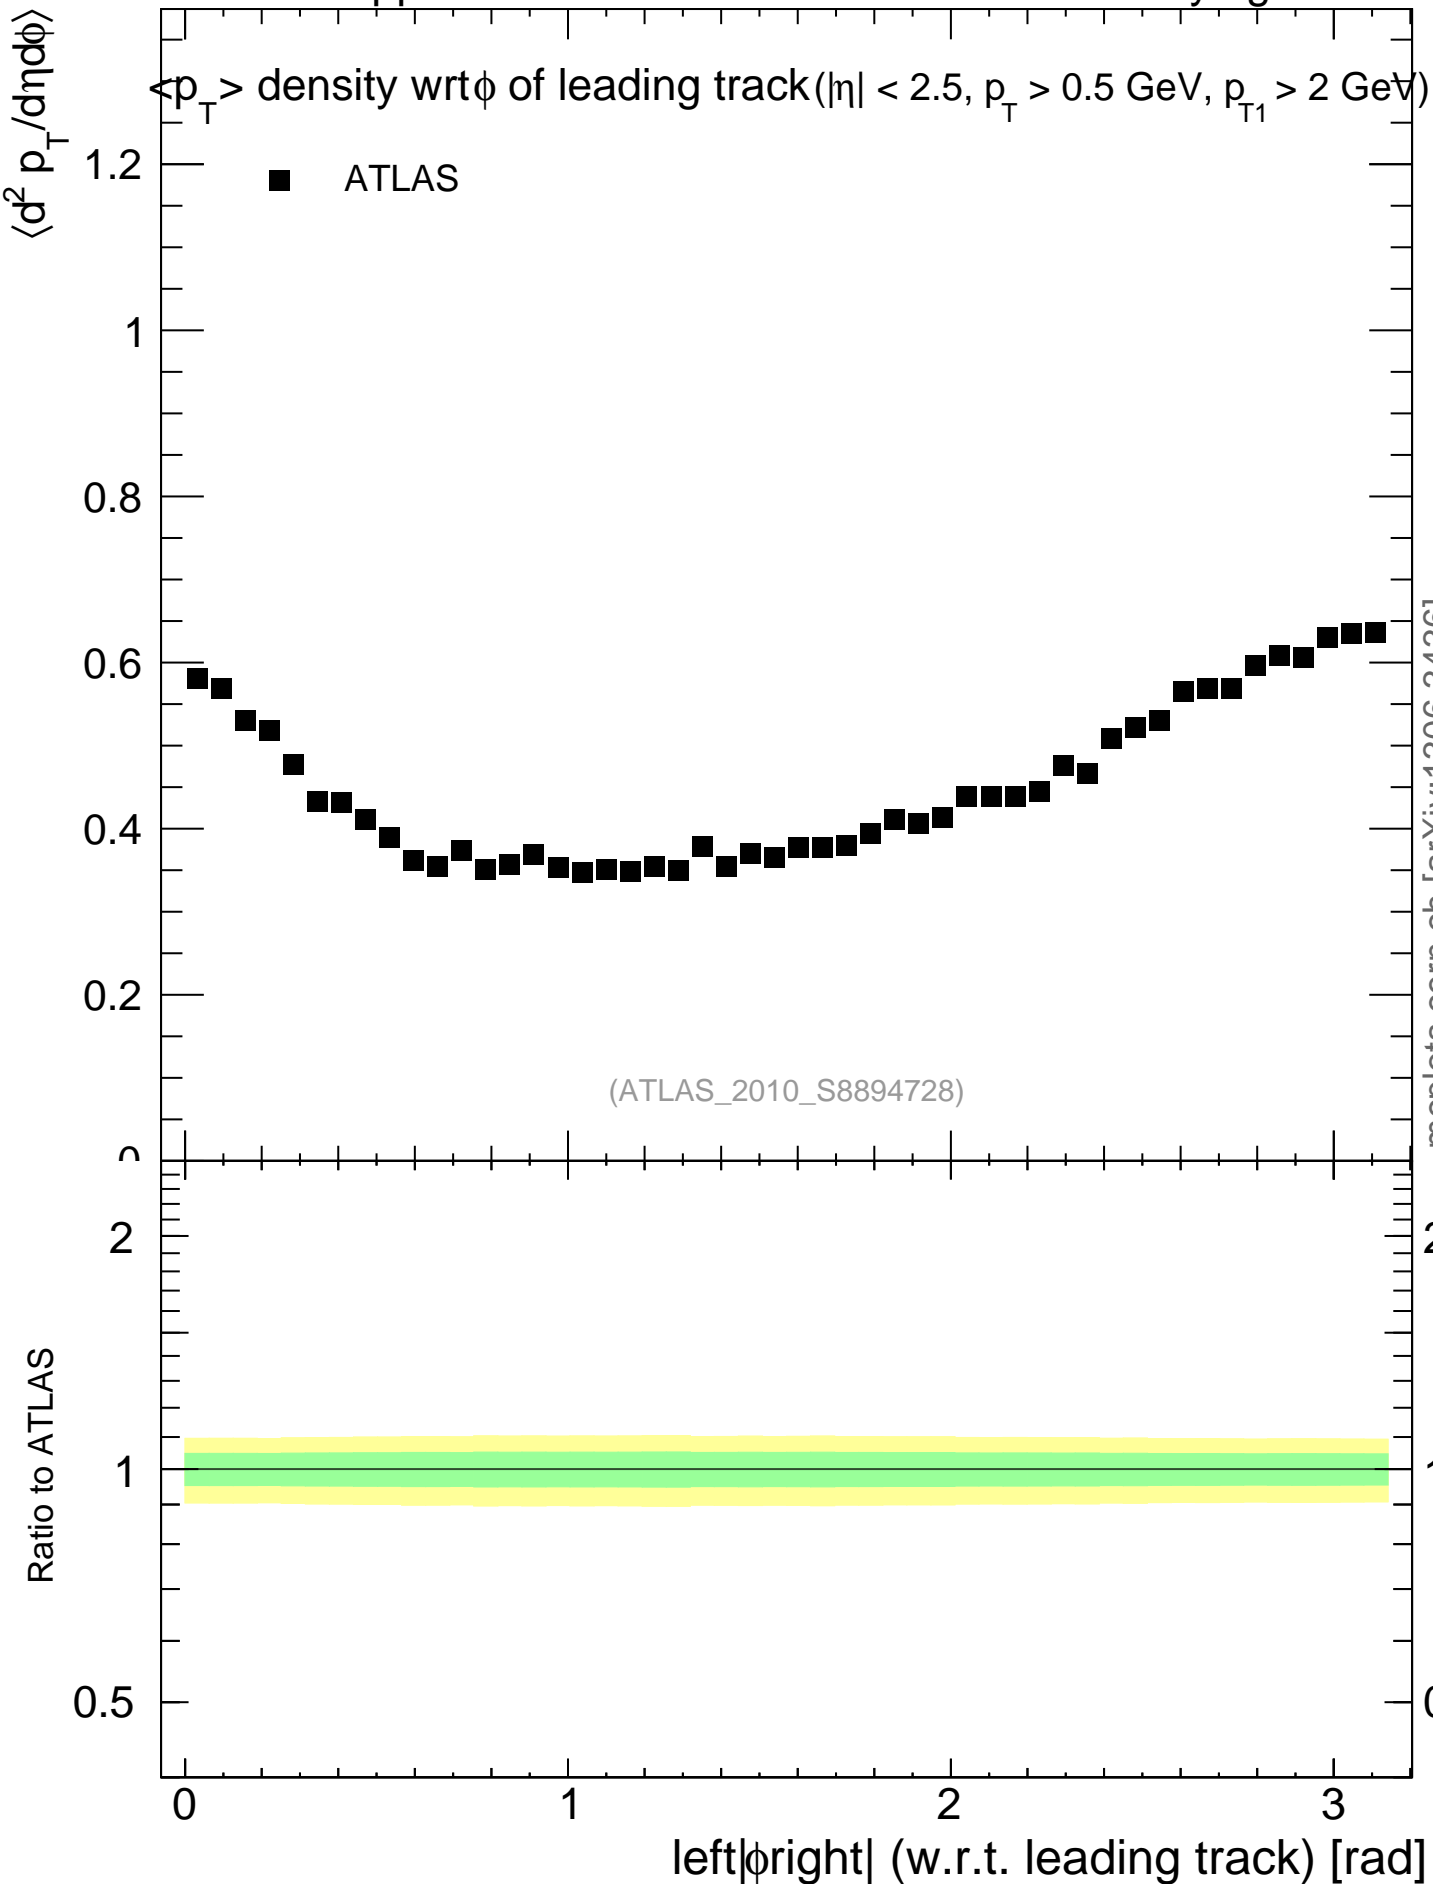

900 GeV pp

Underlying Event

mcplots.cern.ch [arXiv:1306.3436]