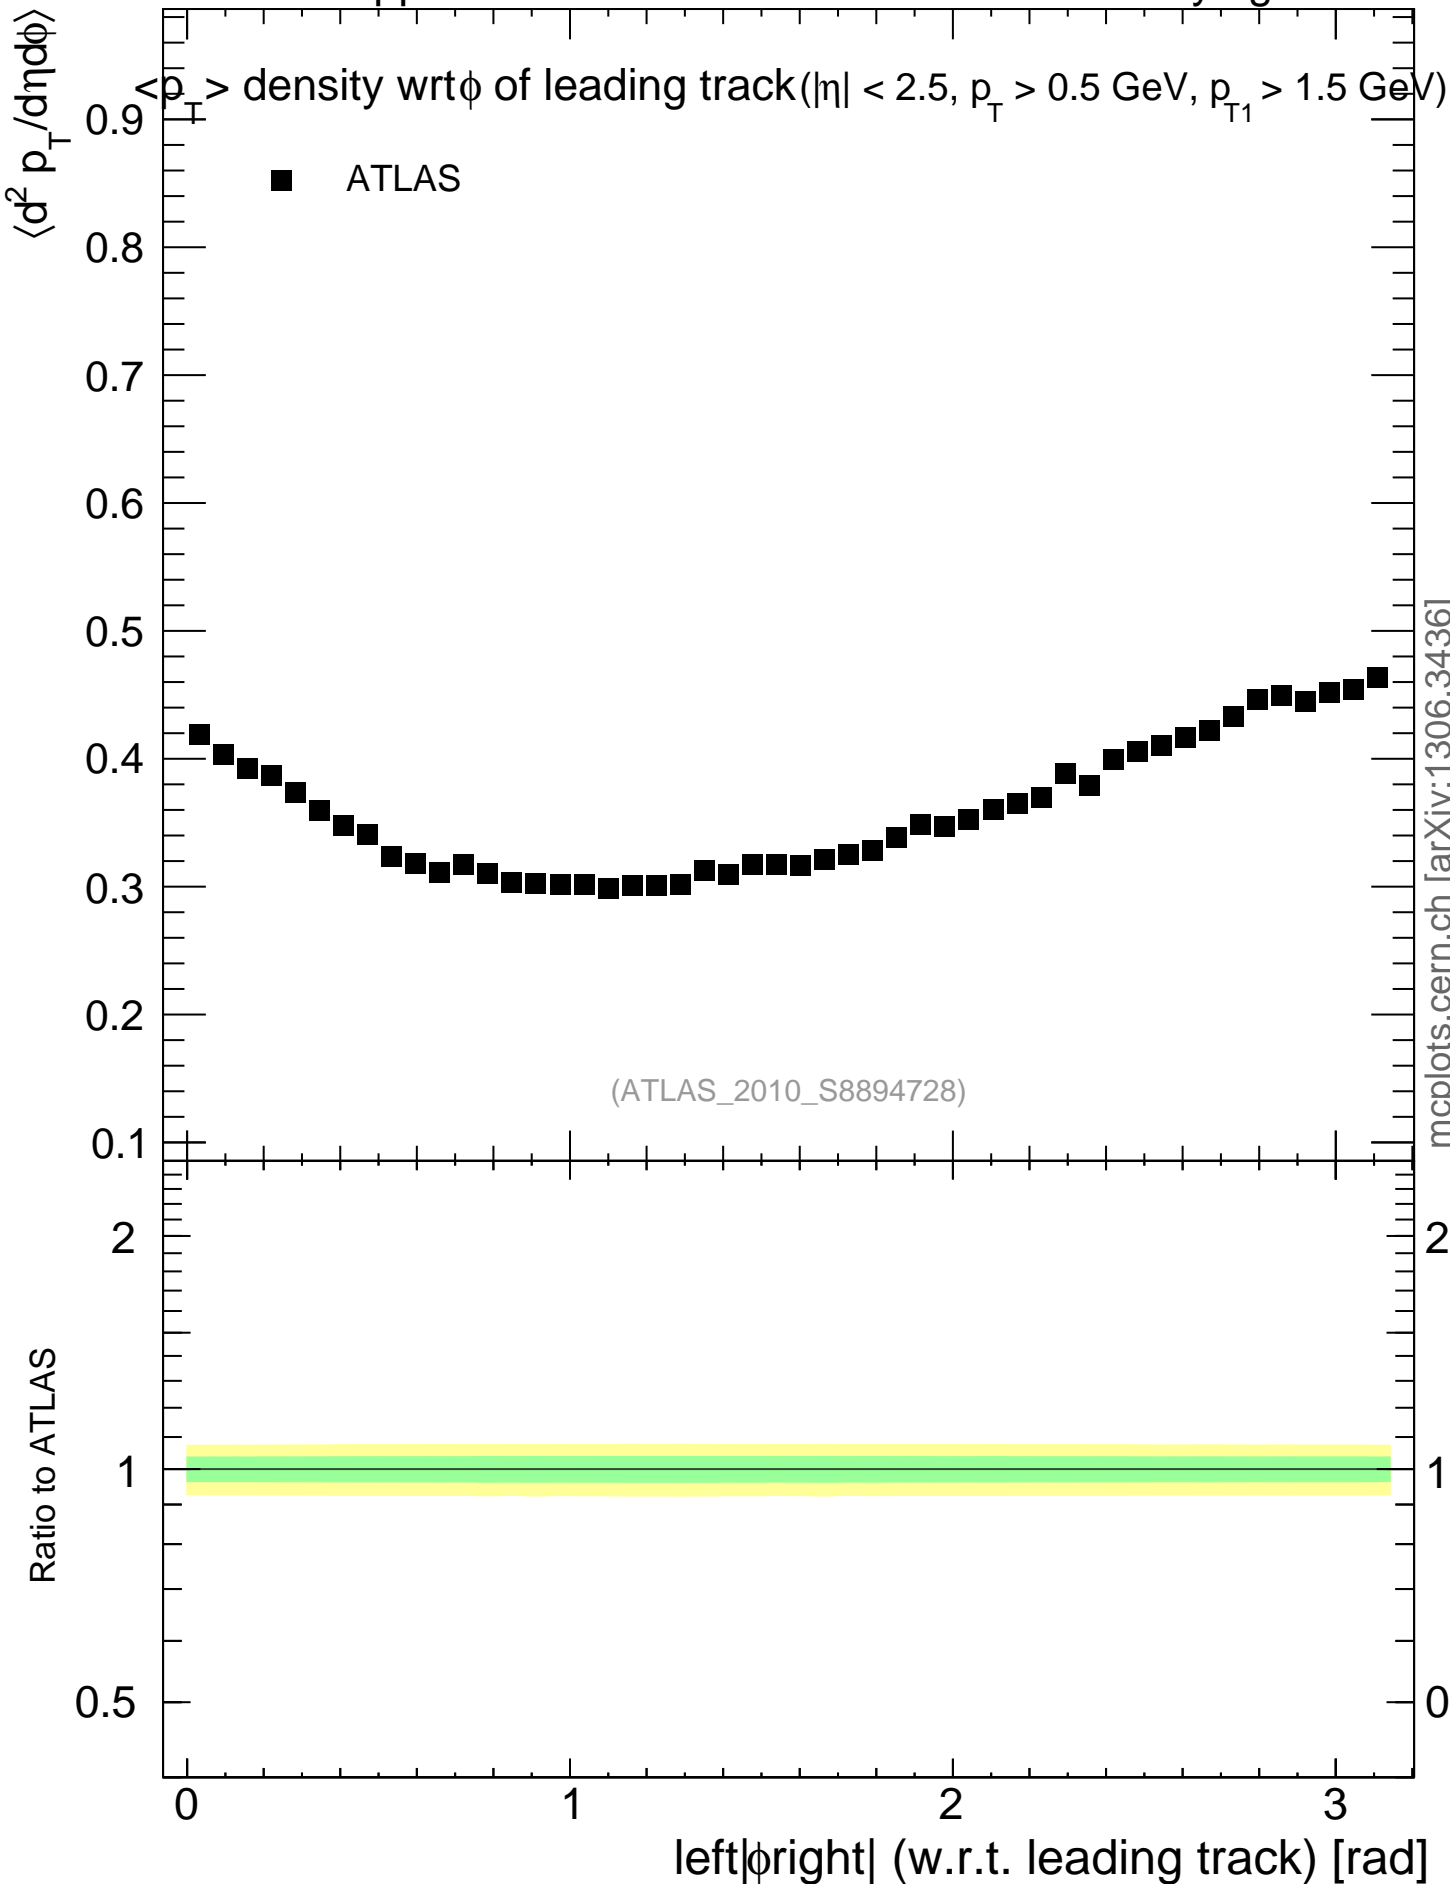

900 GeV pp

Underlying Event

mcplots.cern.ch [arXiv:1306.3436]