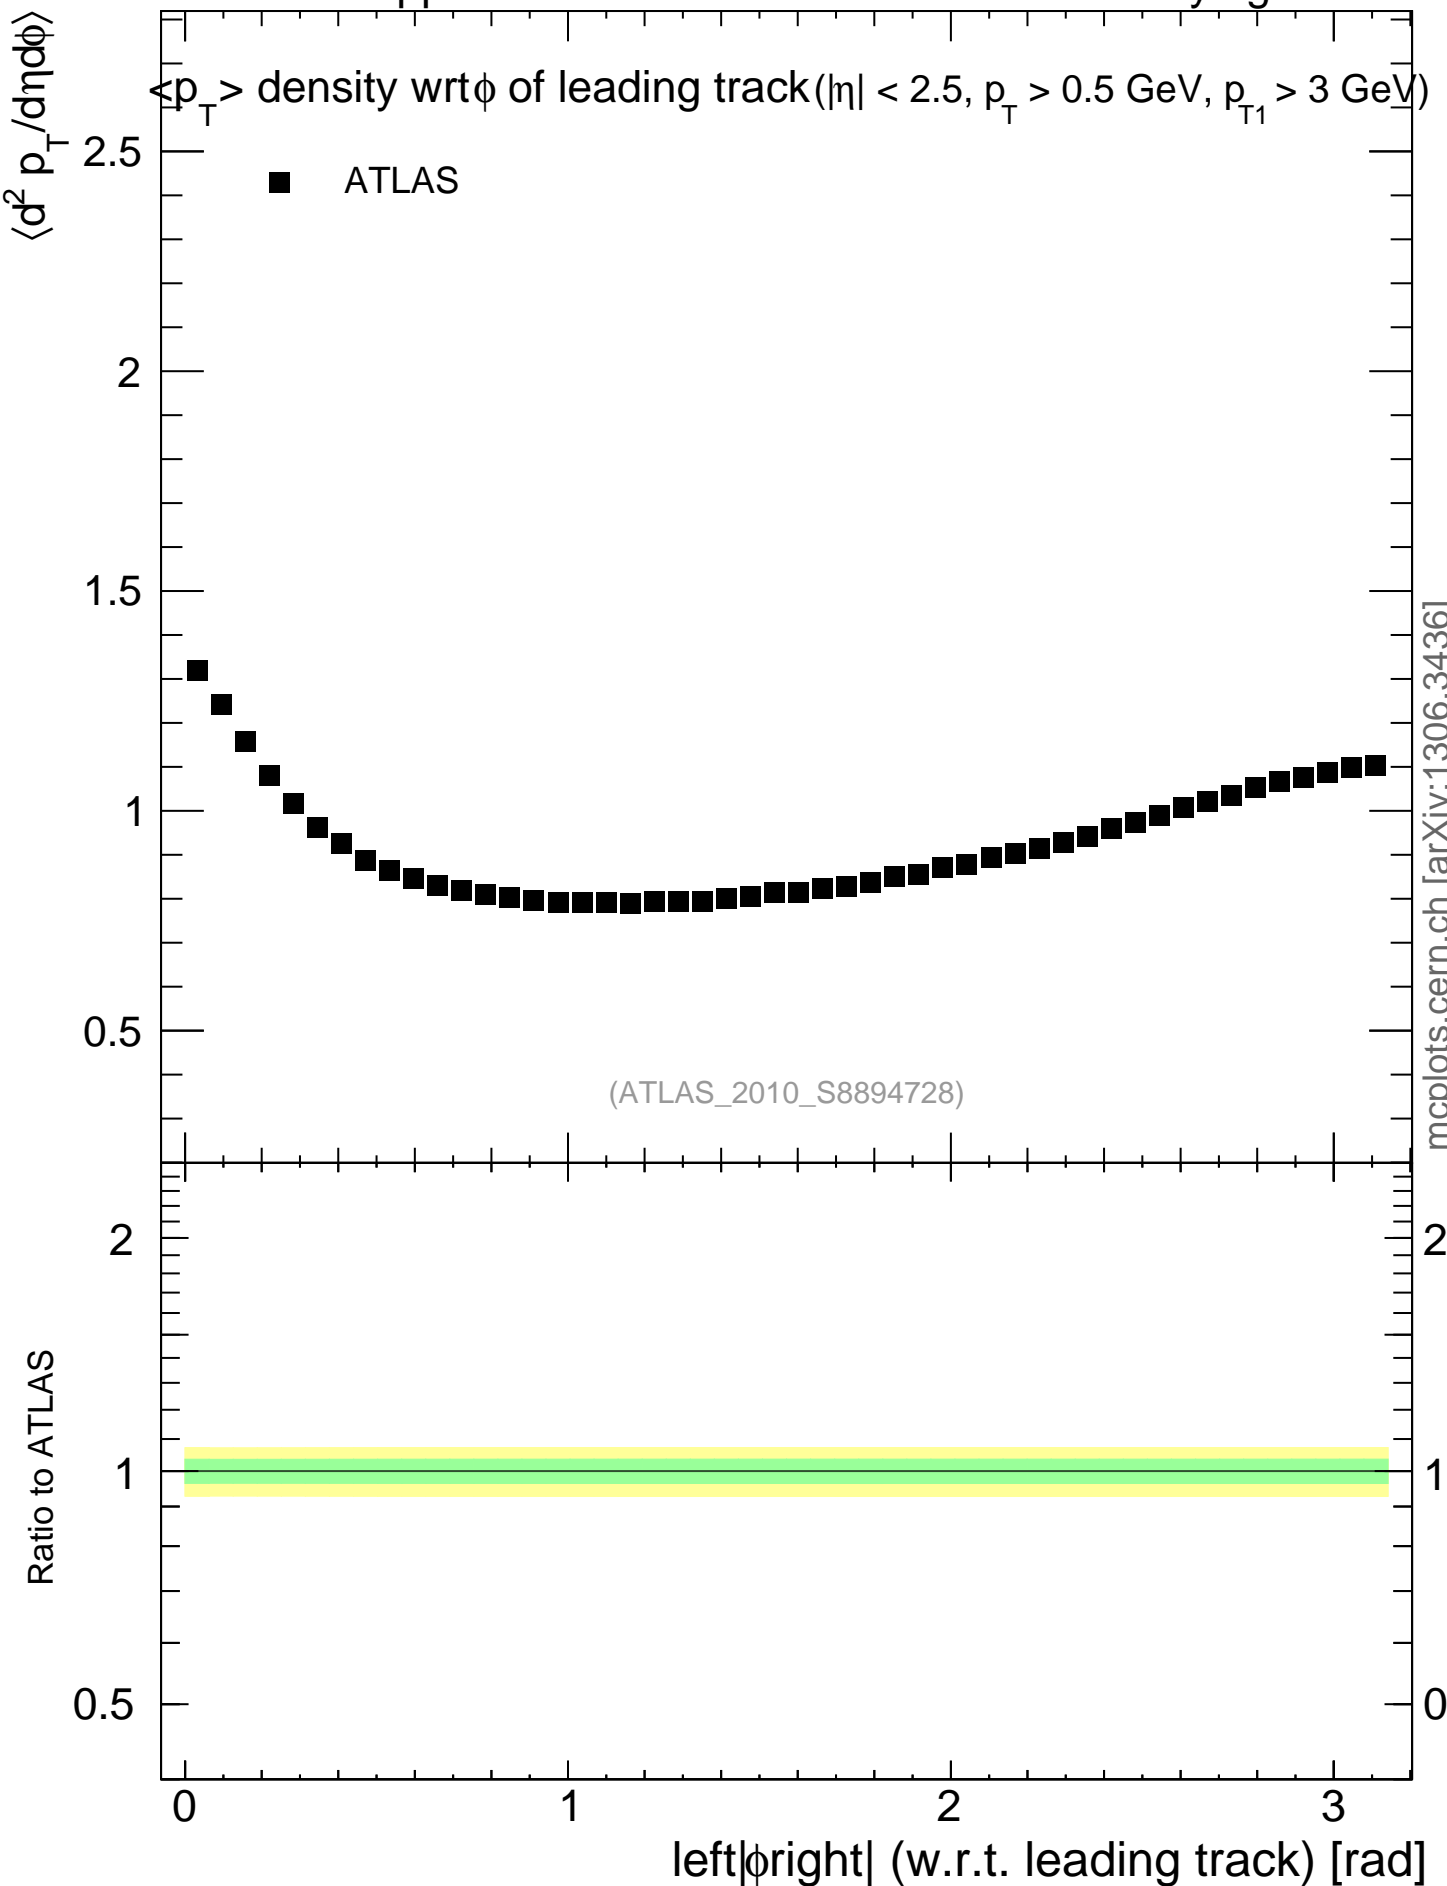

7000 GeV pp

Underlying Event

mcplots.cern.ch [arXiv:1306.3436]