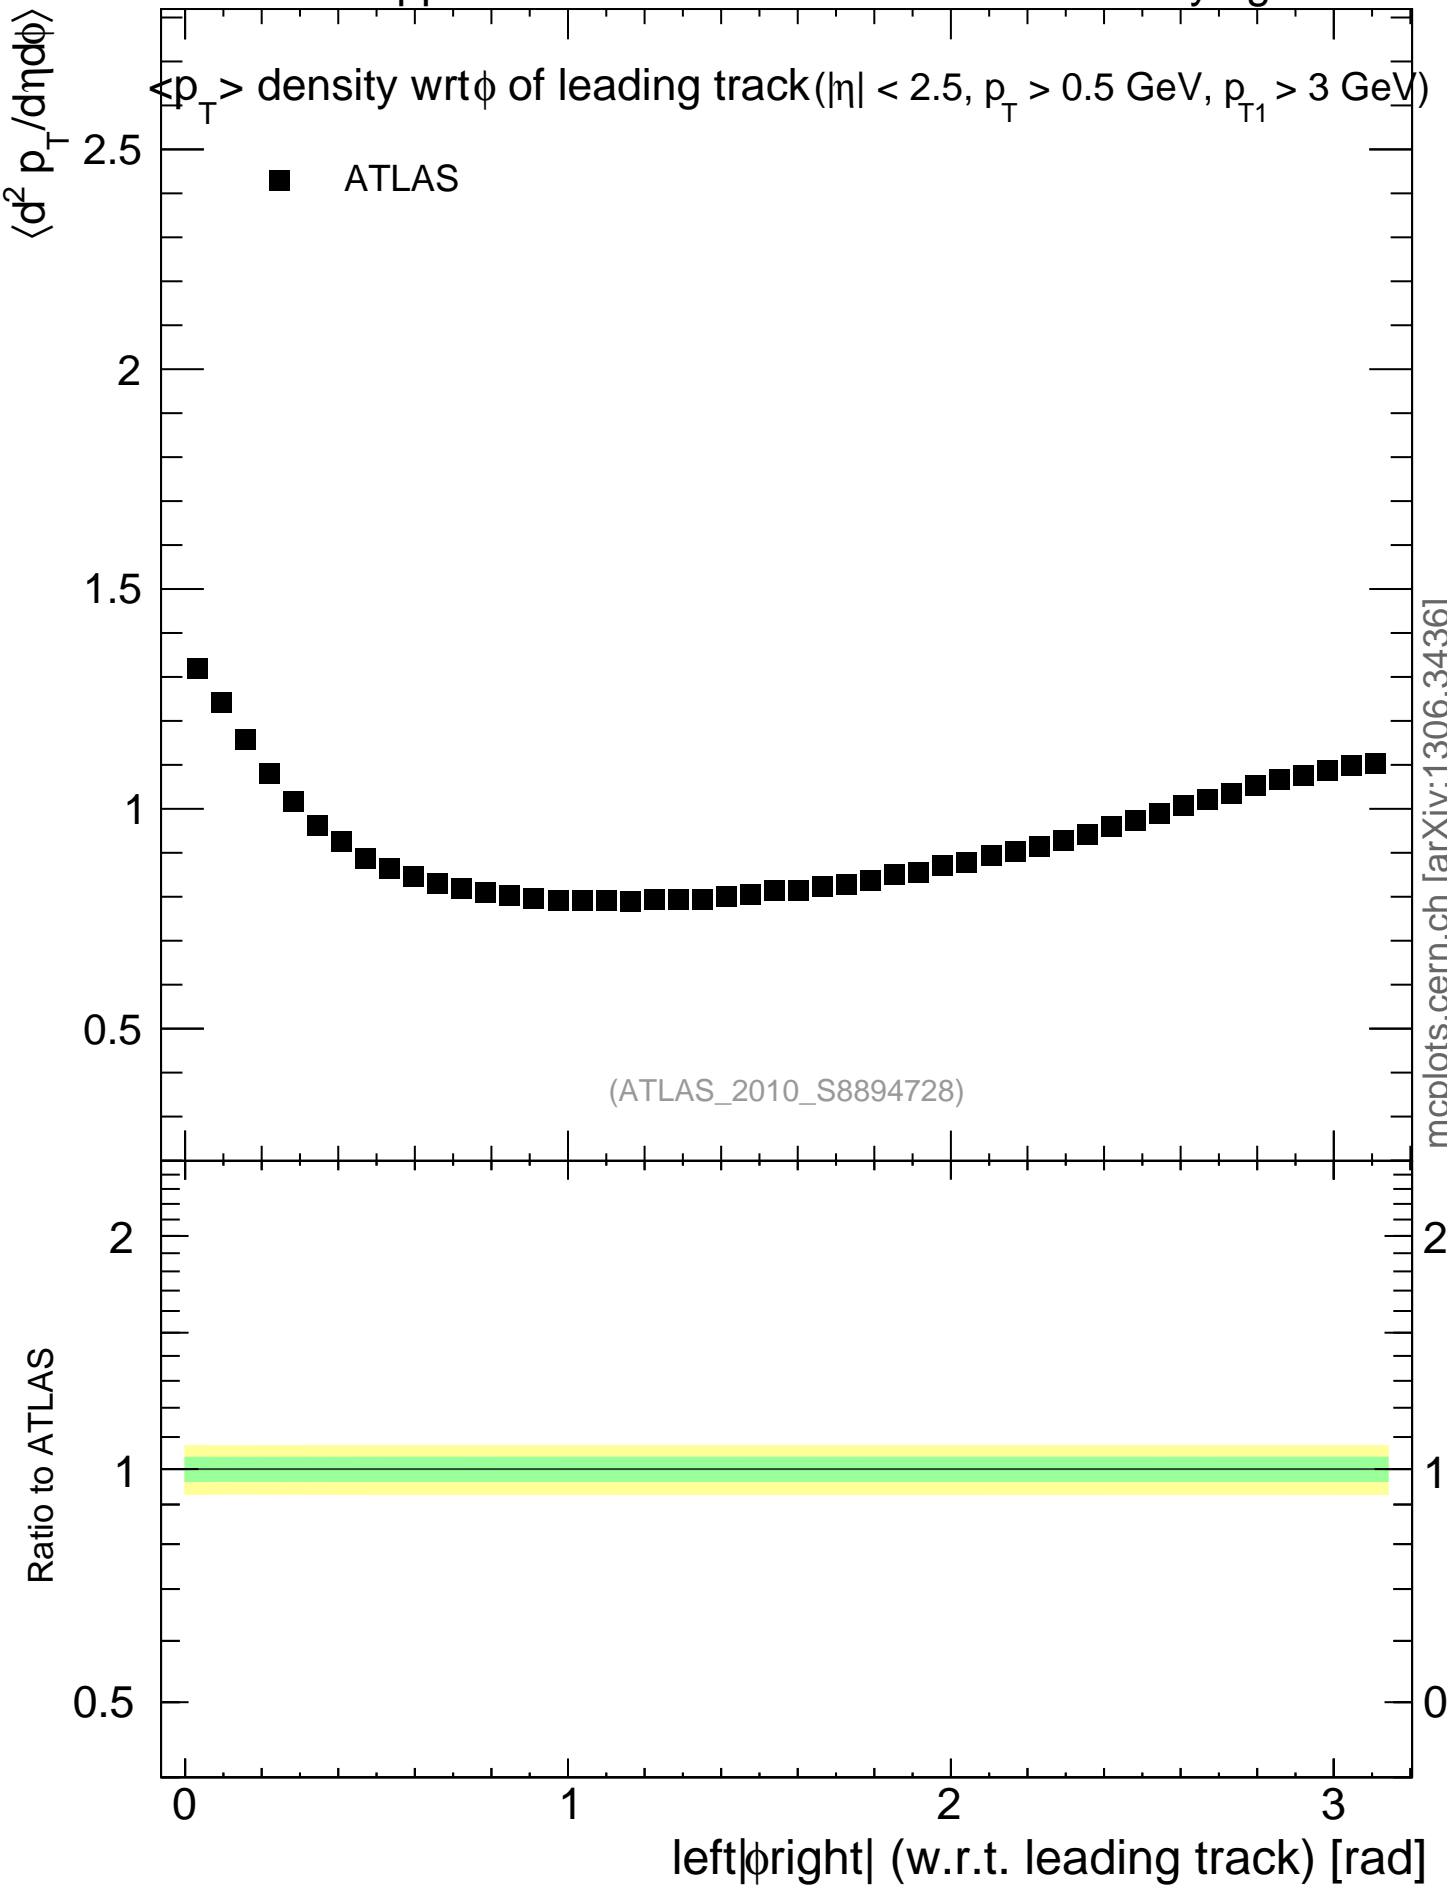

7000 GeV pp

Underlying Event

mcplots.cern.ch [arXiv:1306.3436]