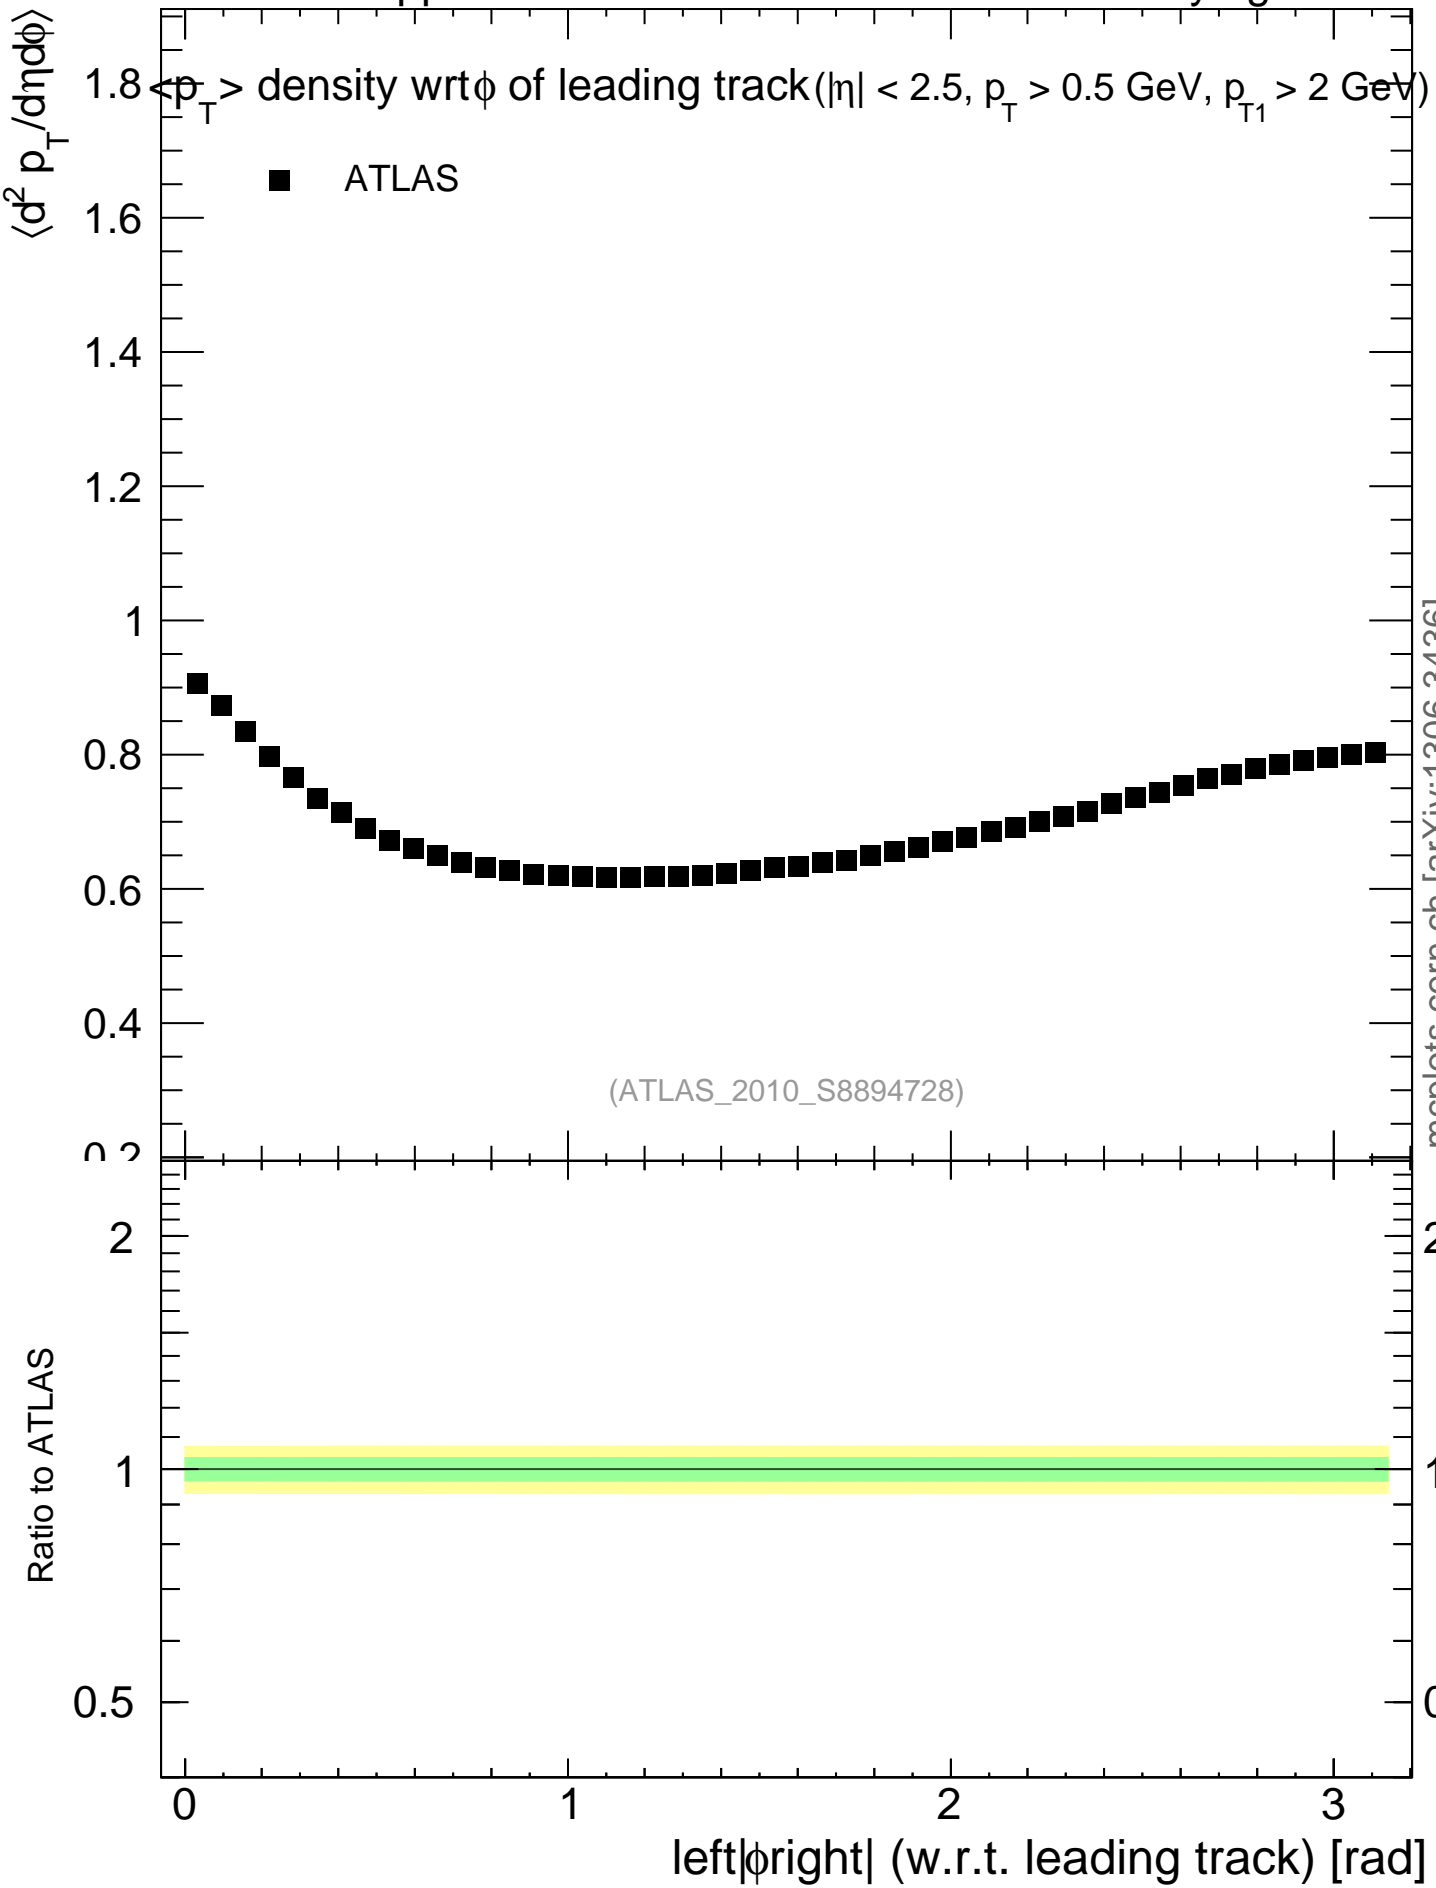

7000 GeV pp

Underlying Event

mcplots.cern.ch [arXiv:1306.3436]

2

1

0.5