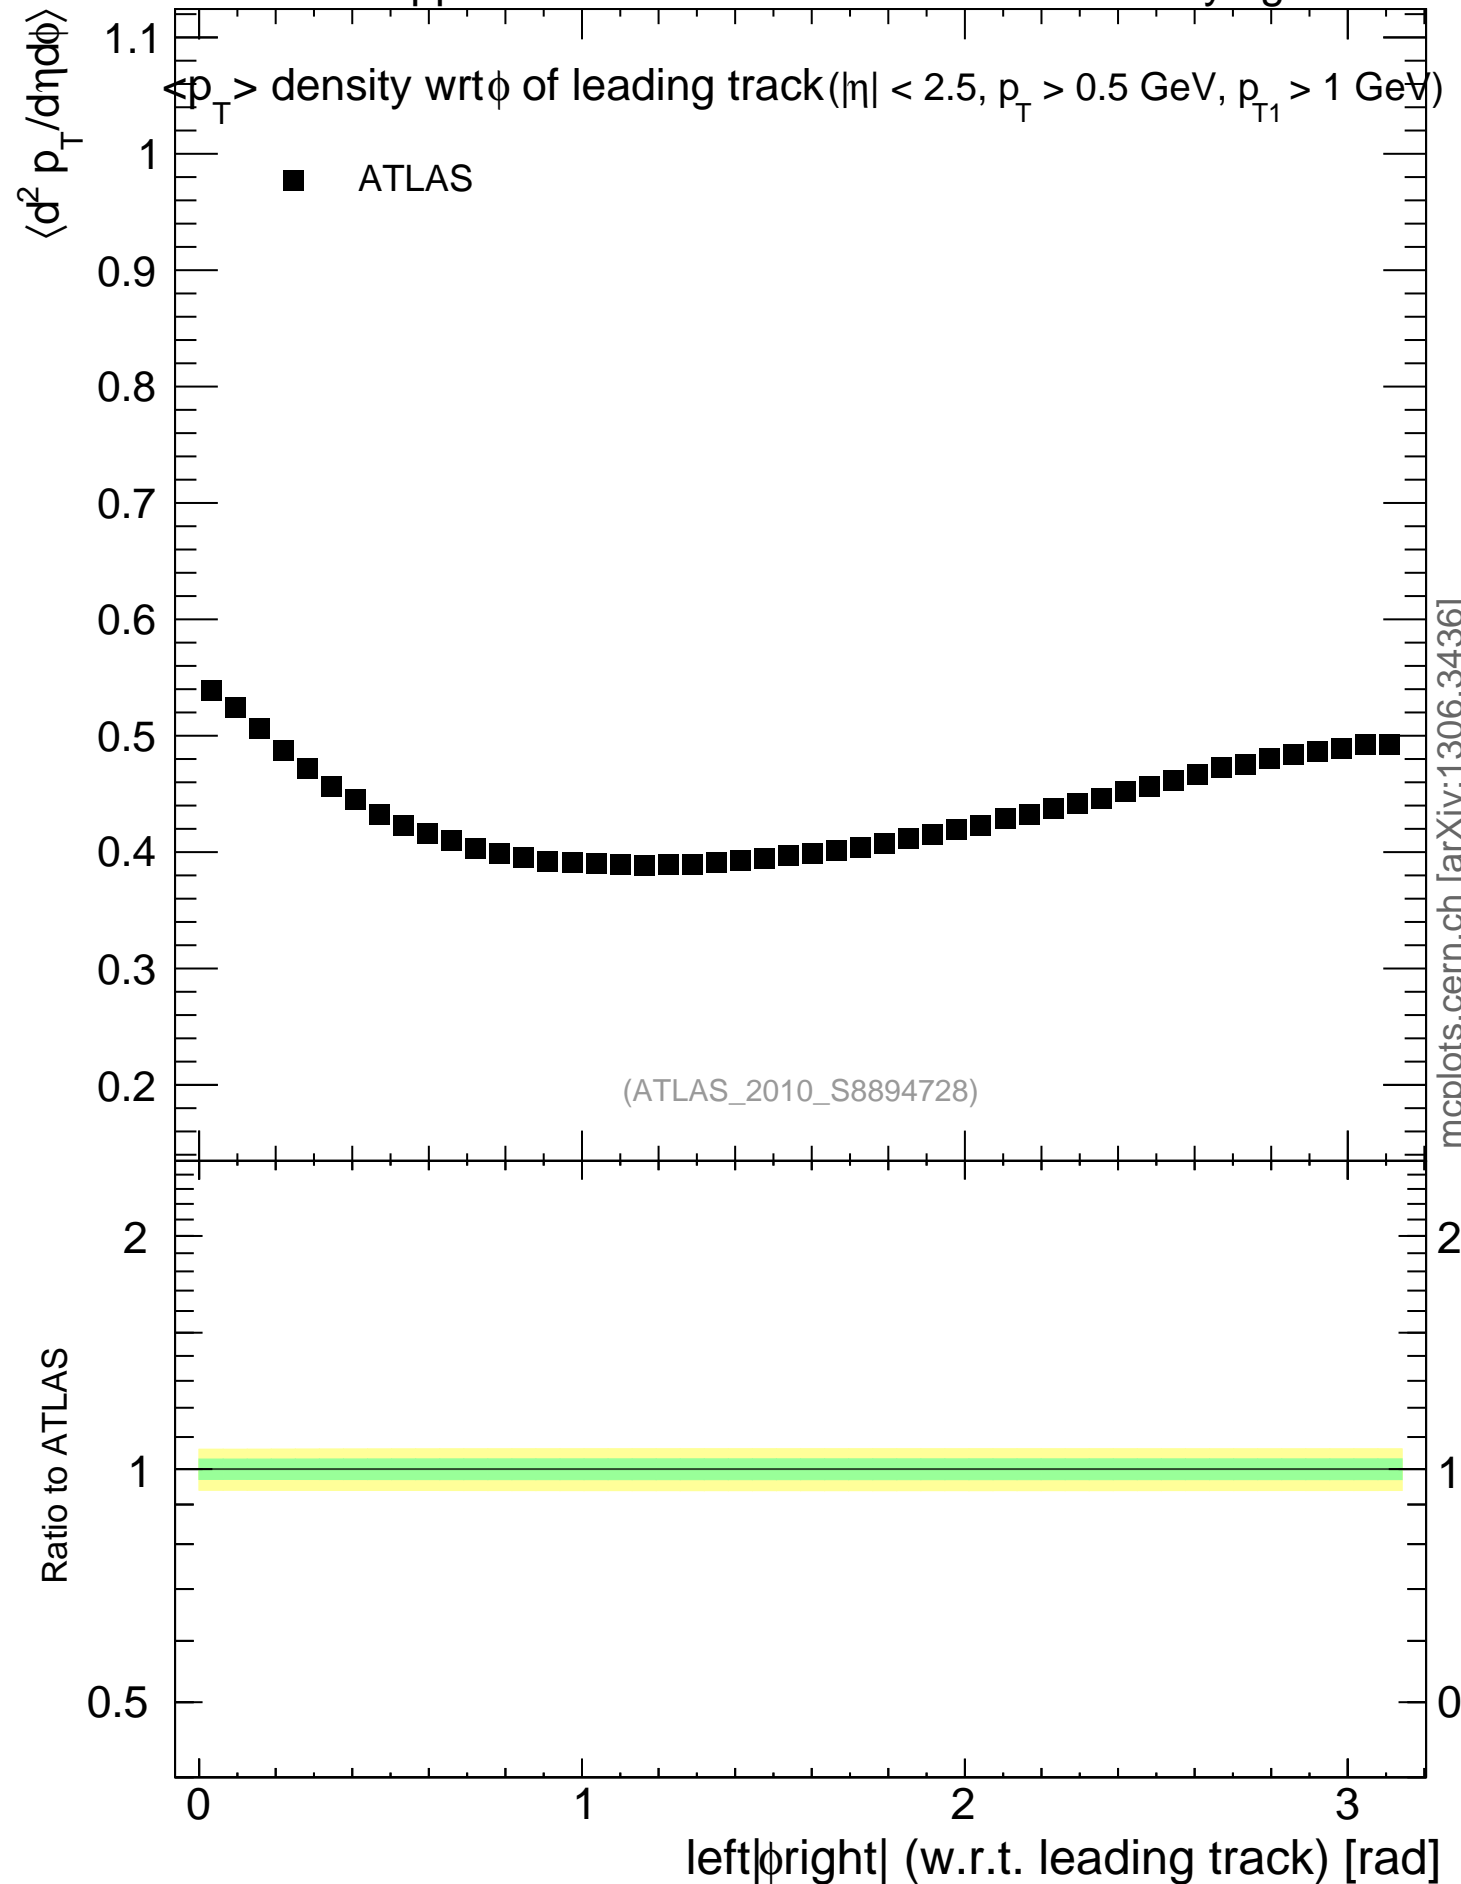

7000 GeV pp

Underlying Event

mcplots.cern.ch [arXiv:1306.3436]