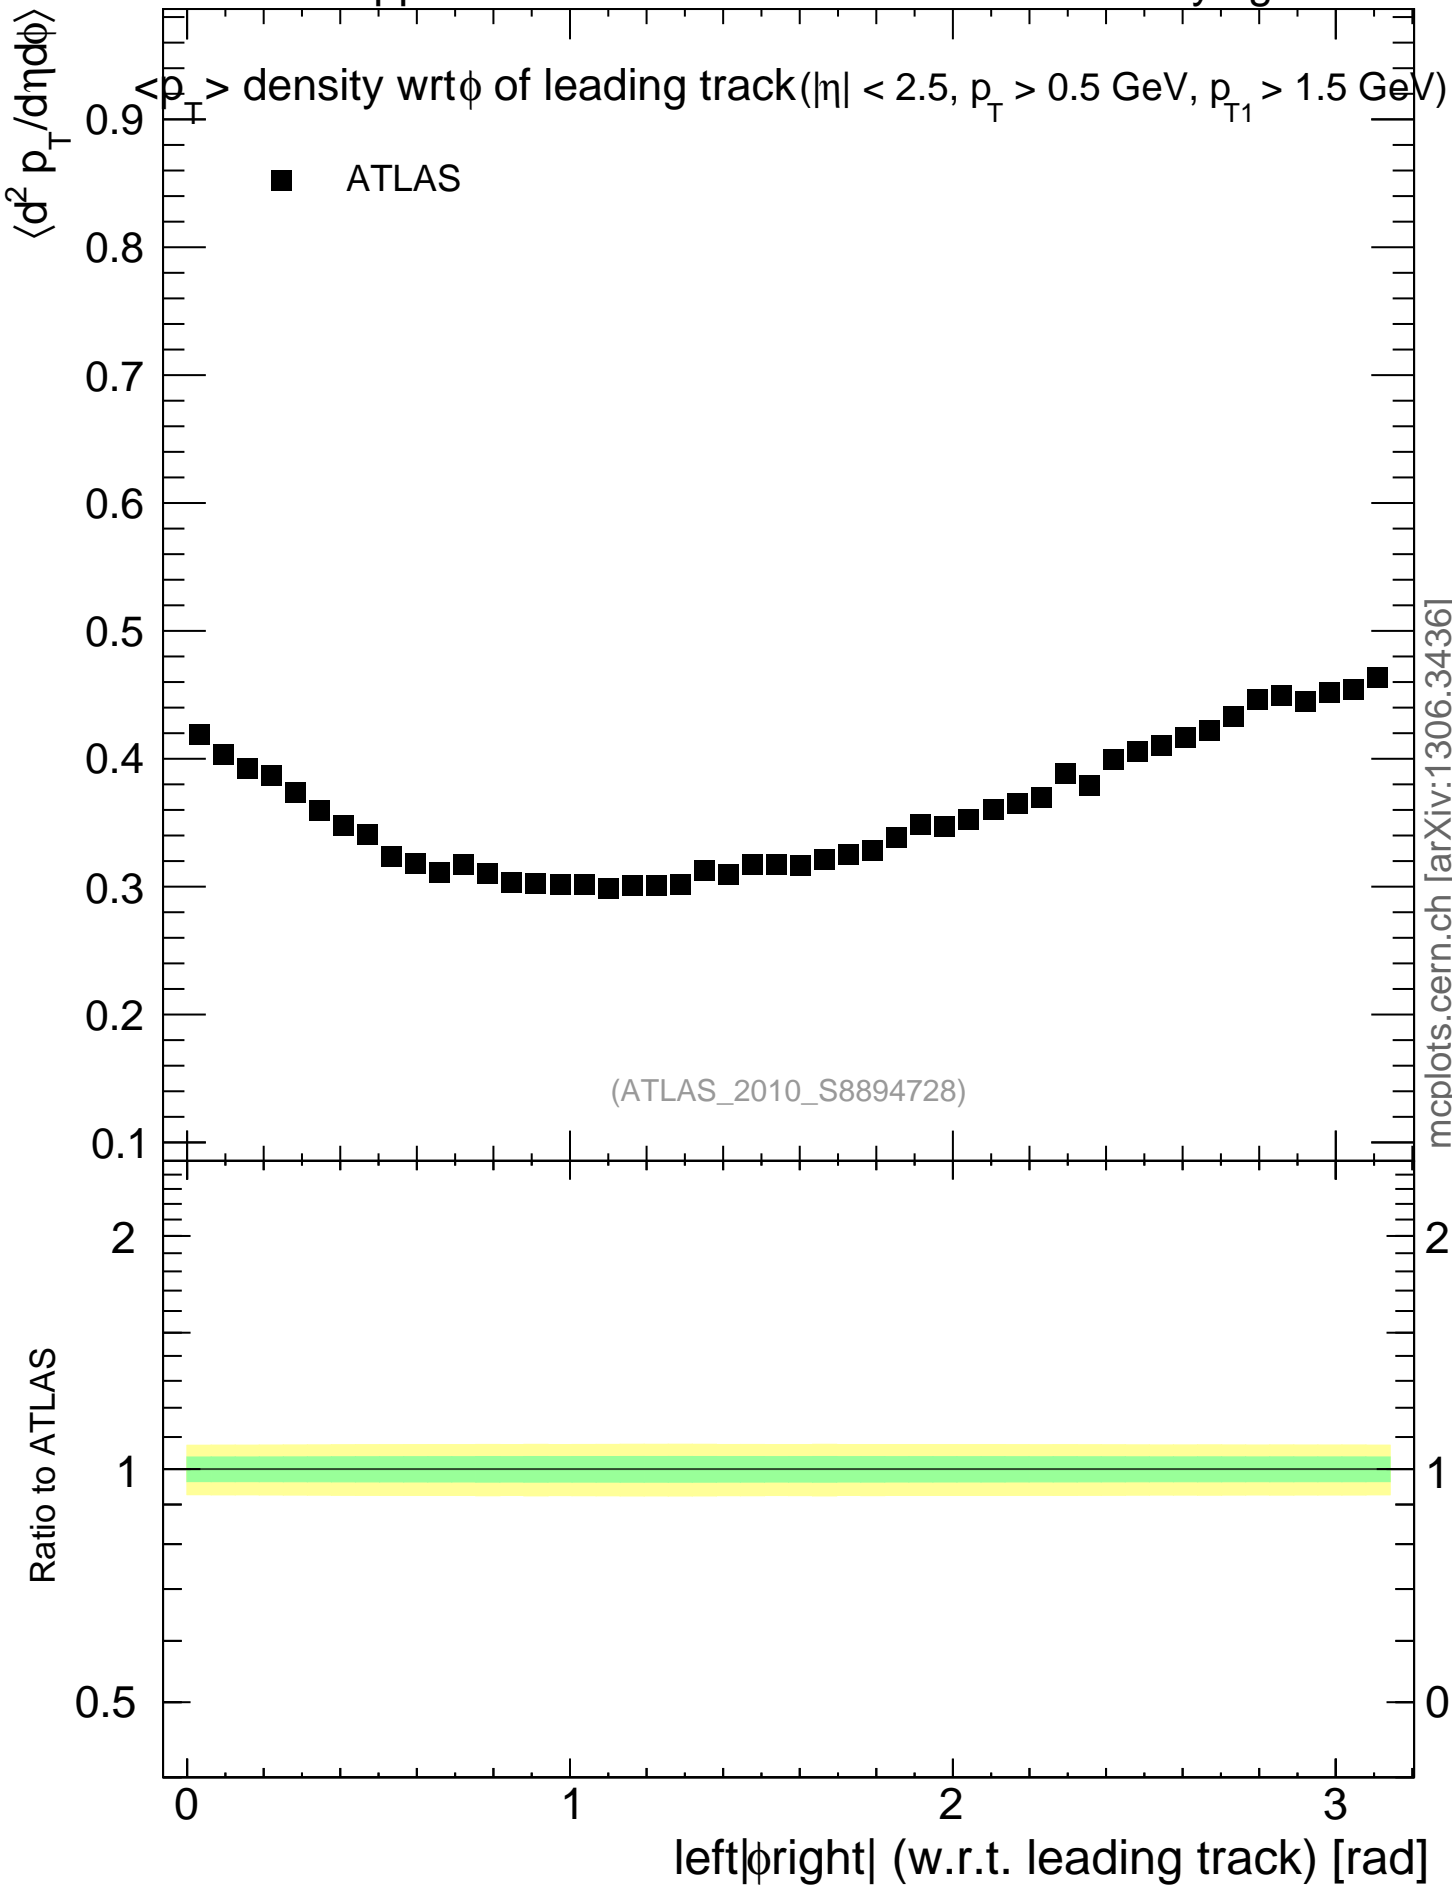

900 GeV pp

Underlying Event

mcplots.cern.ch [arXiv:1306.3436]