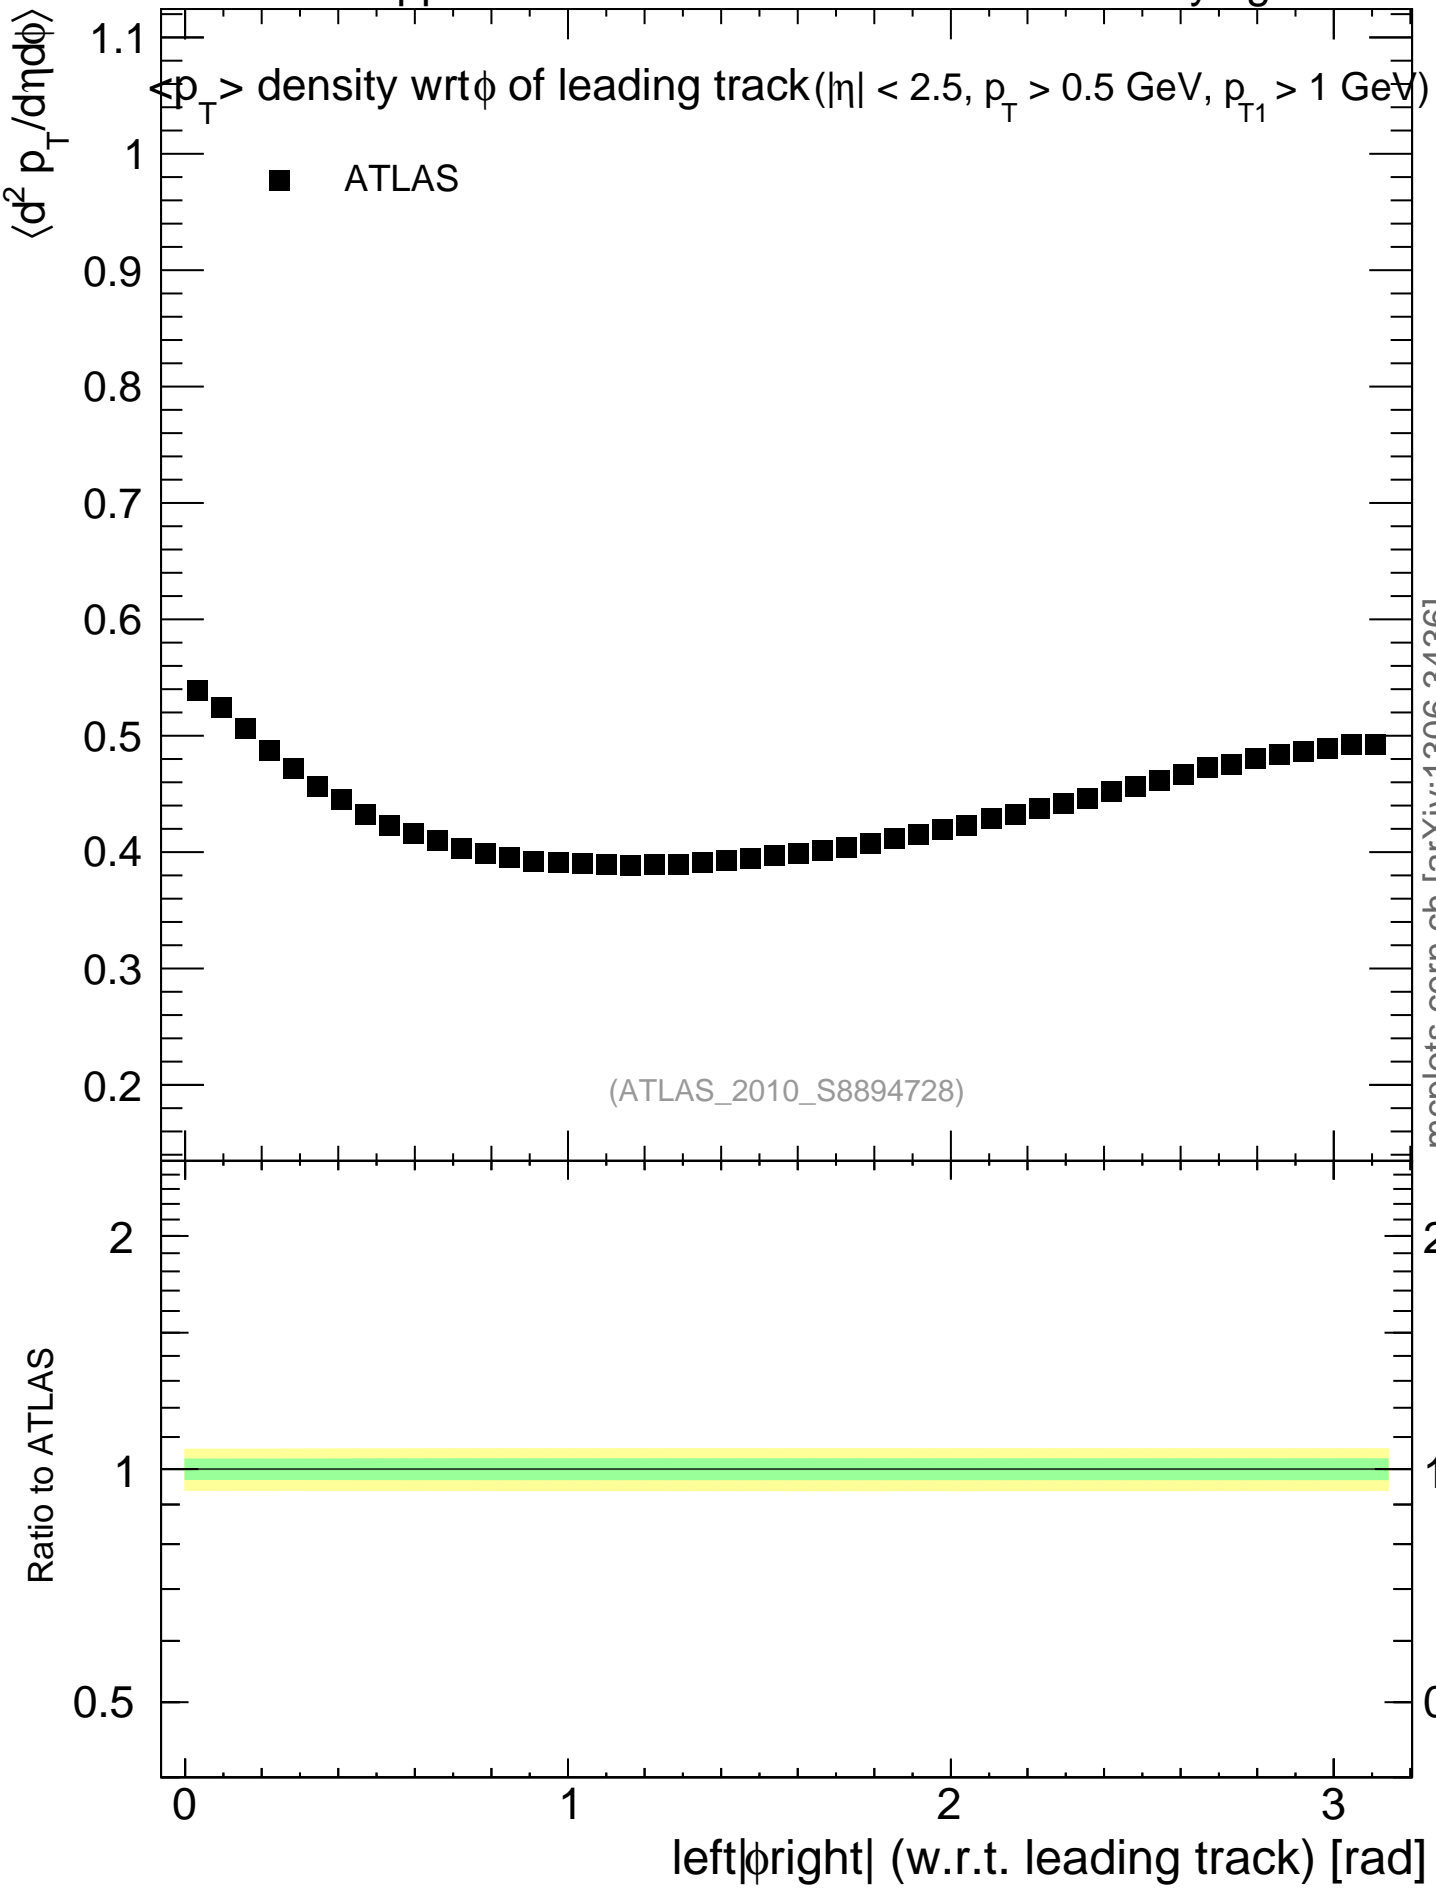

7000 GeV pp

Underlying Event

mcplots.cern.ch [arXiv:1306.3436]