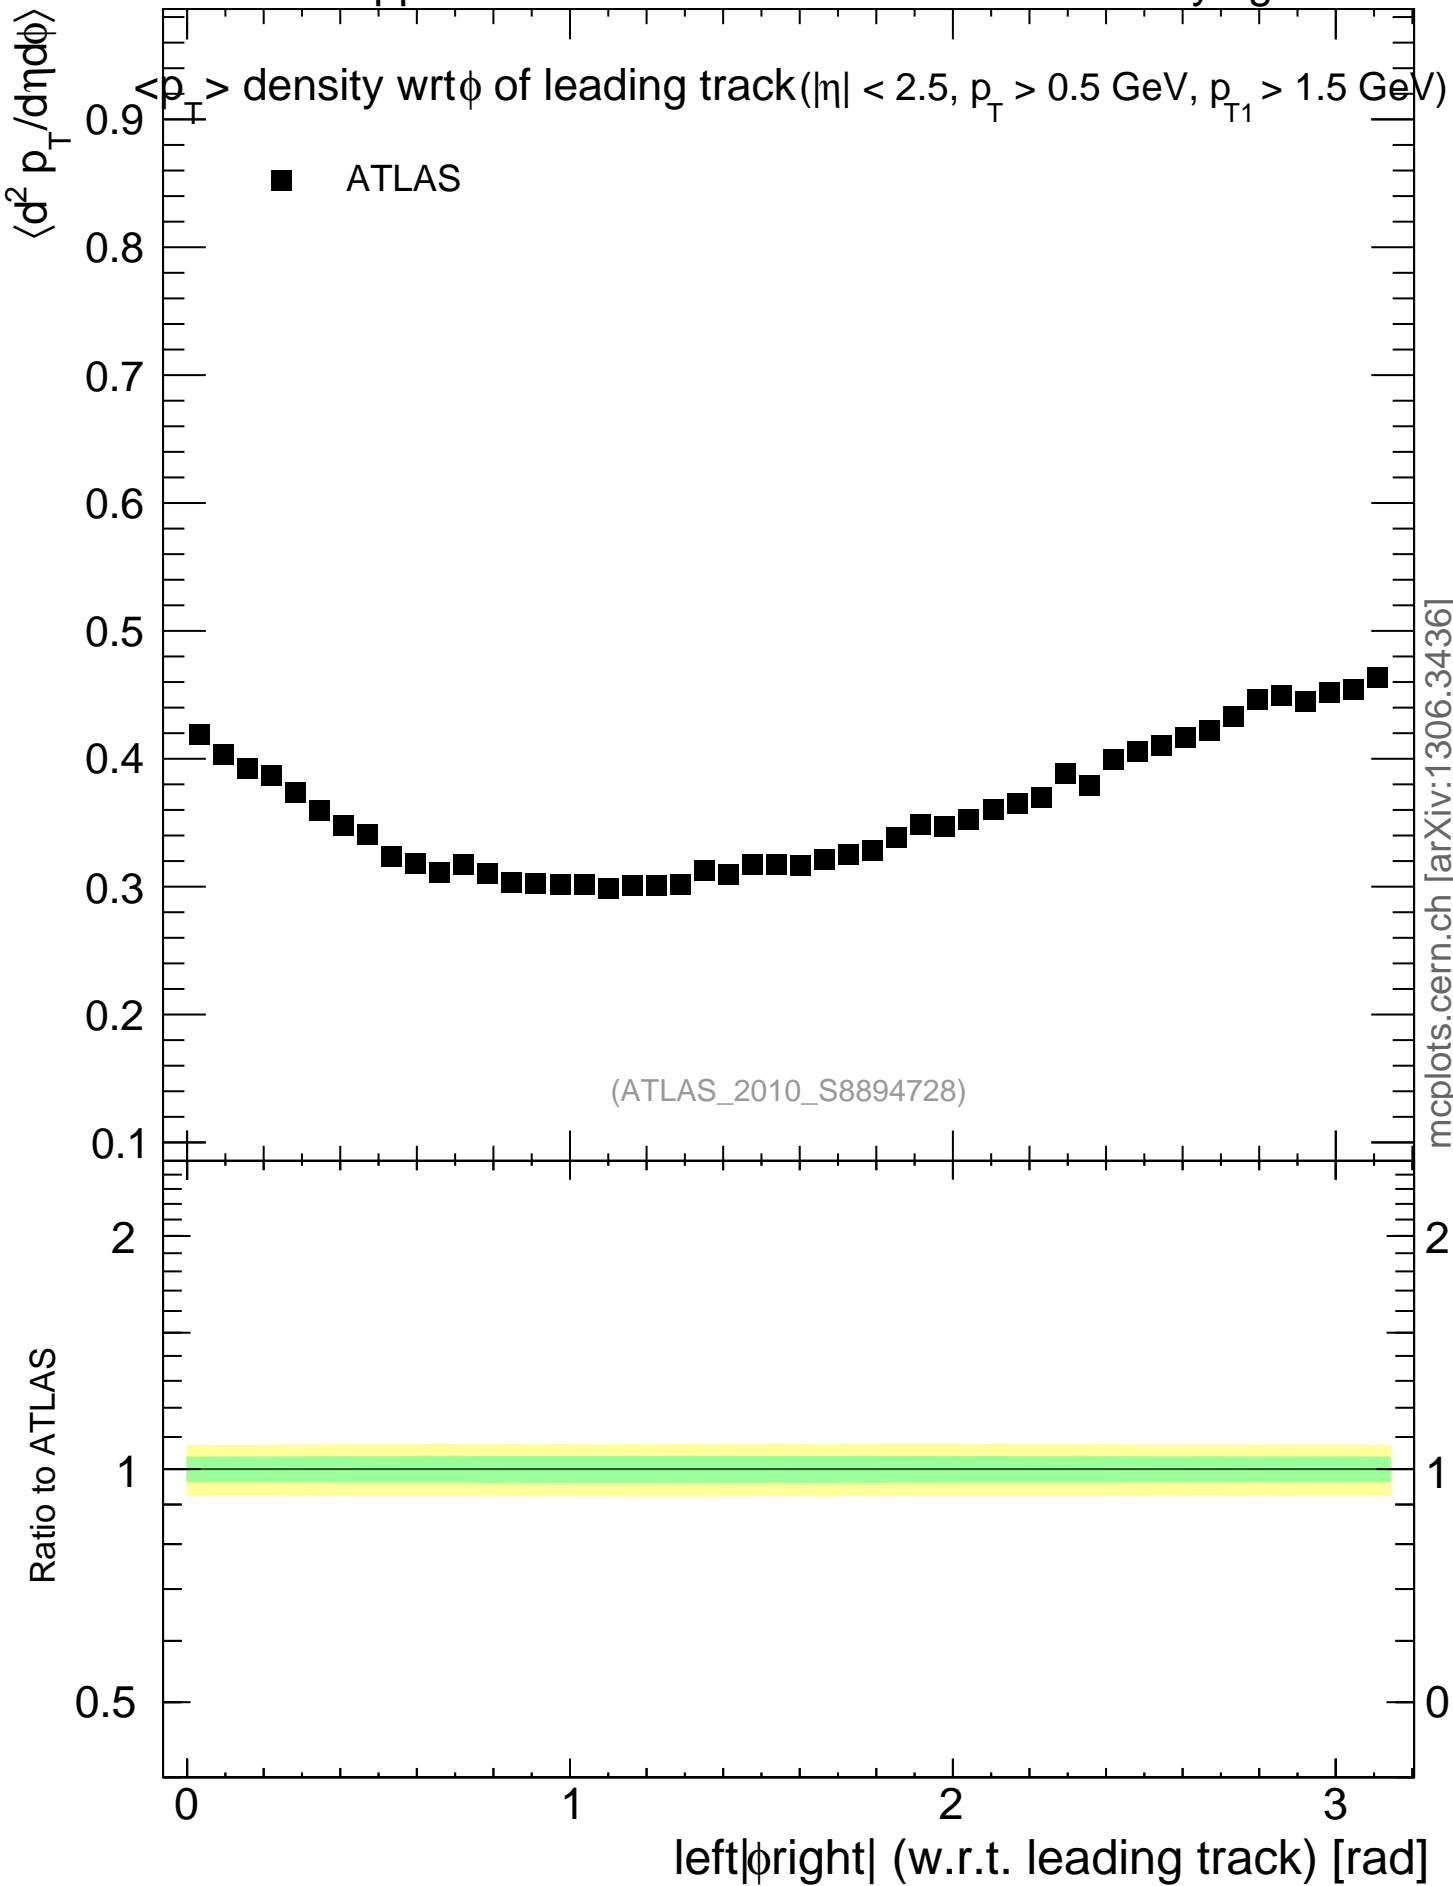

900 GeV pp

Underlying Event

mcplots.cern.ch [arXiv:1306.3436]