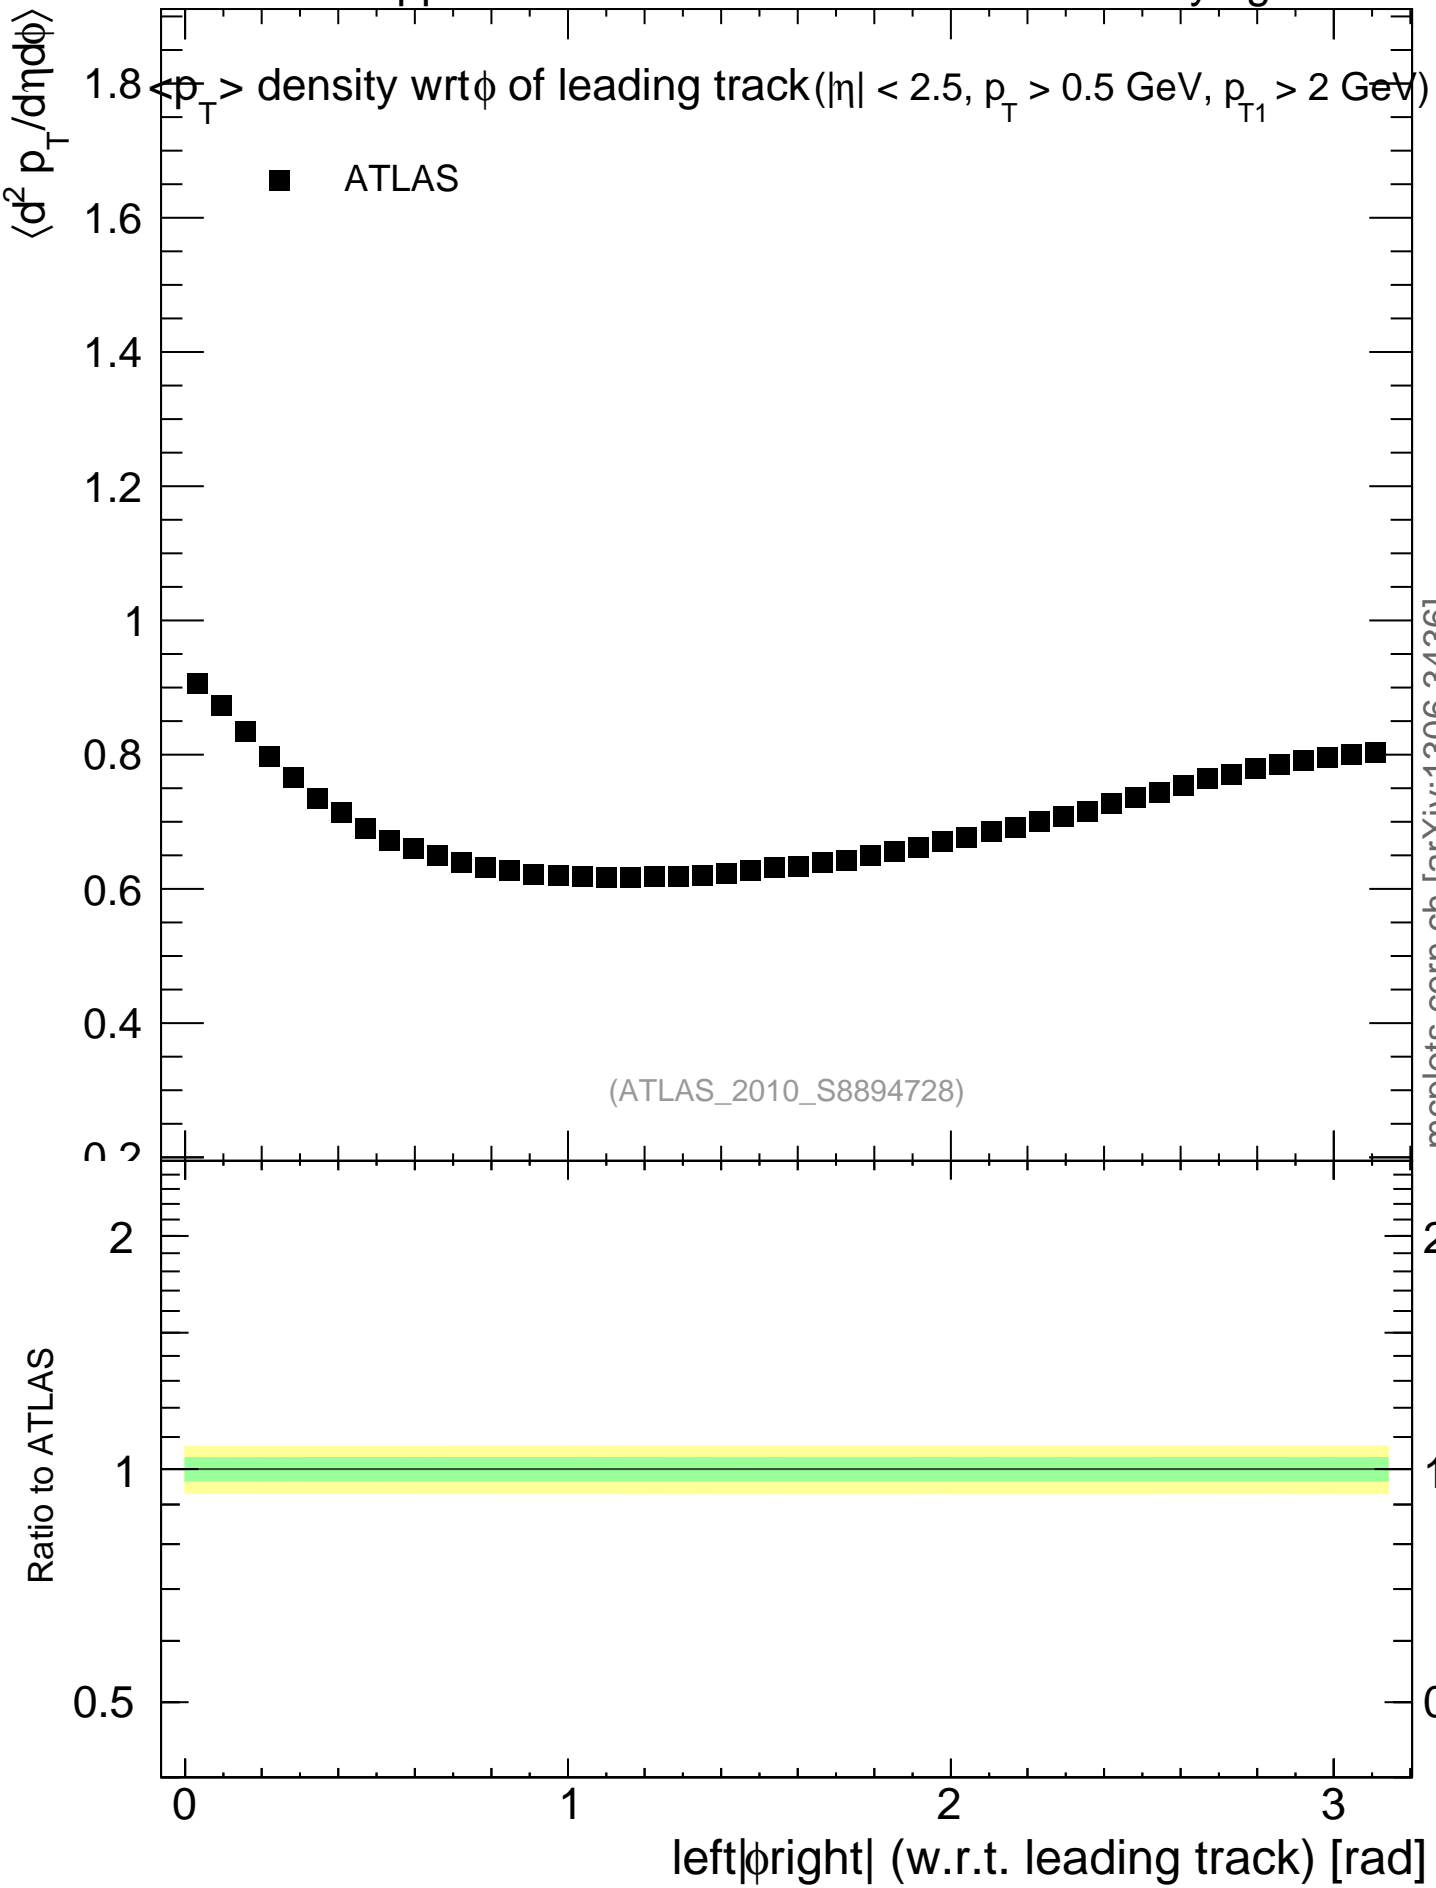

7000 GeV pp

Underlying Event

mcplots.cern.ch [arXiv:1306.3436]