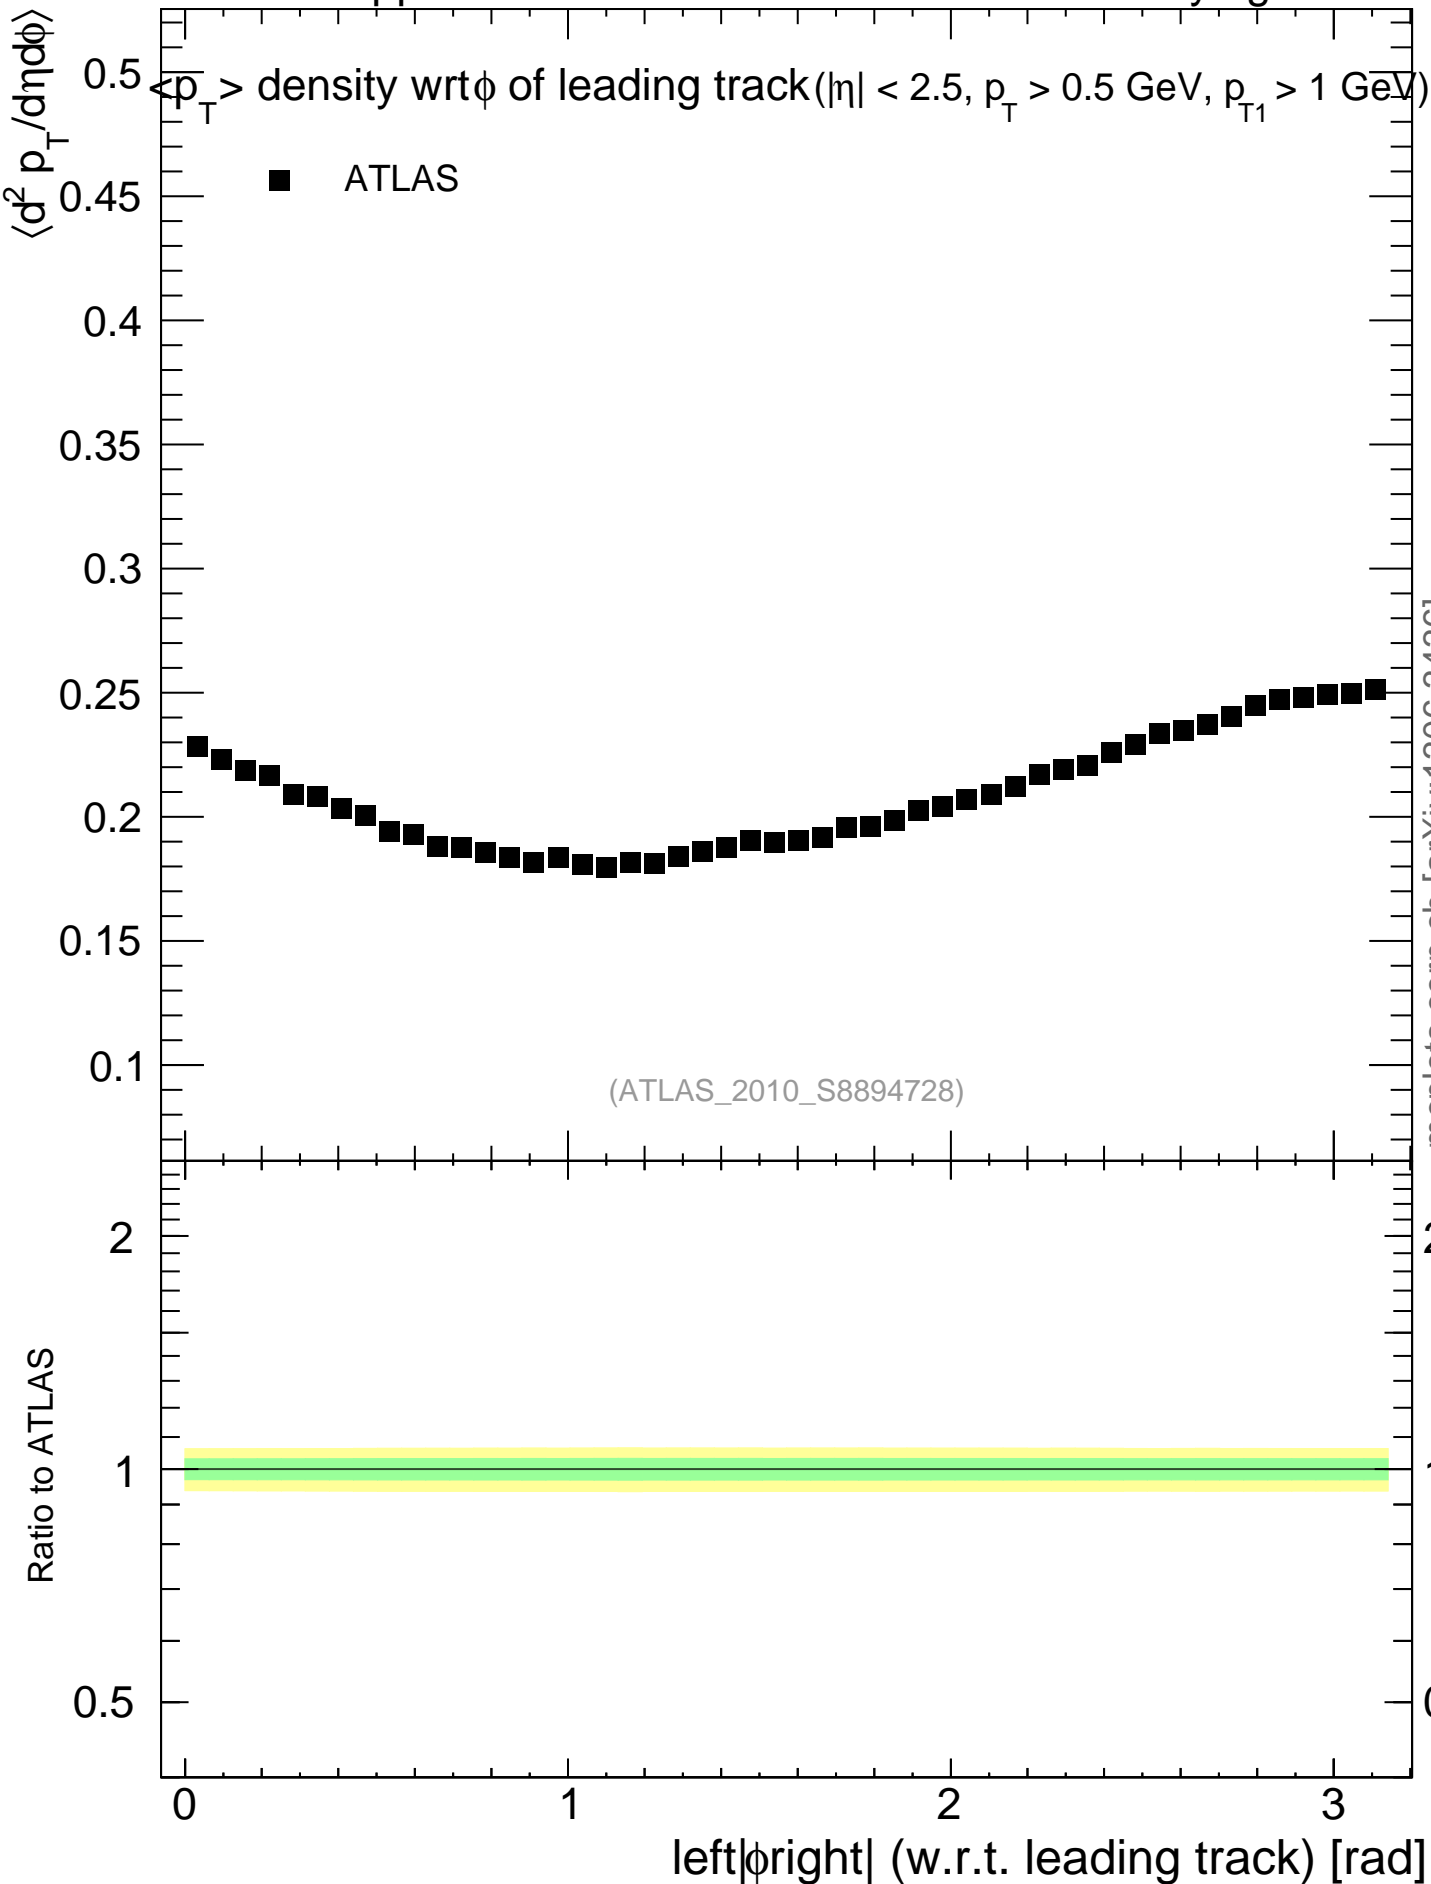

900 GeV pp

Underlying Event

mcplots.cern.ch [arXiv:1306.3436]