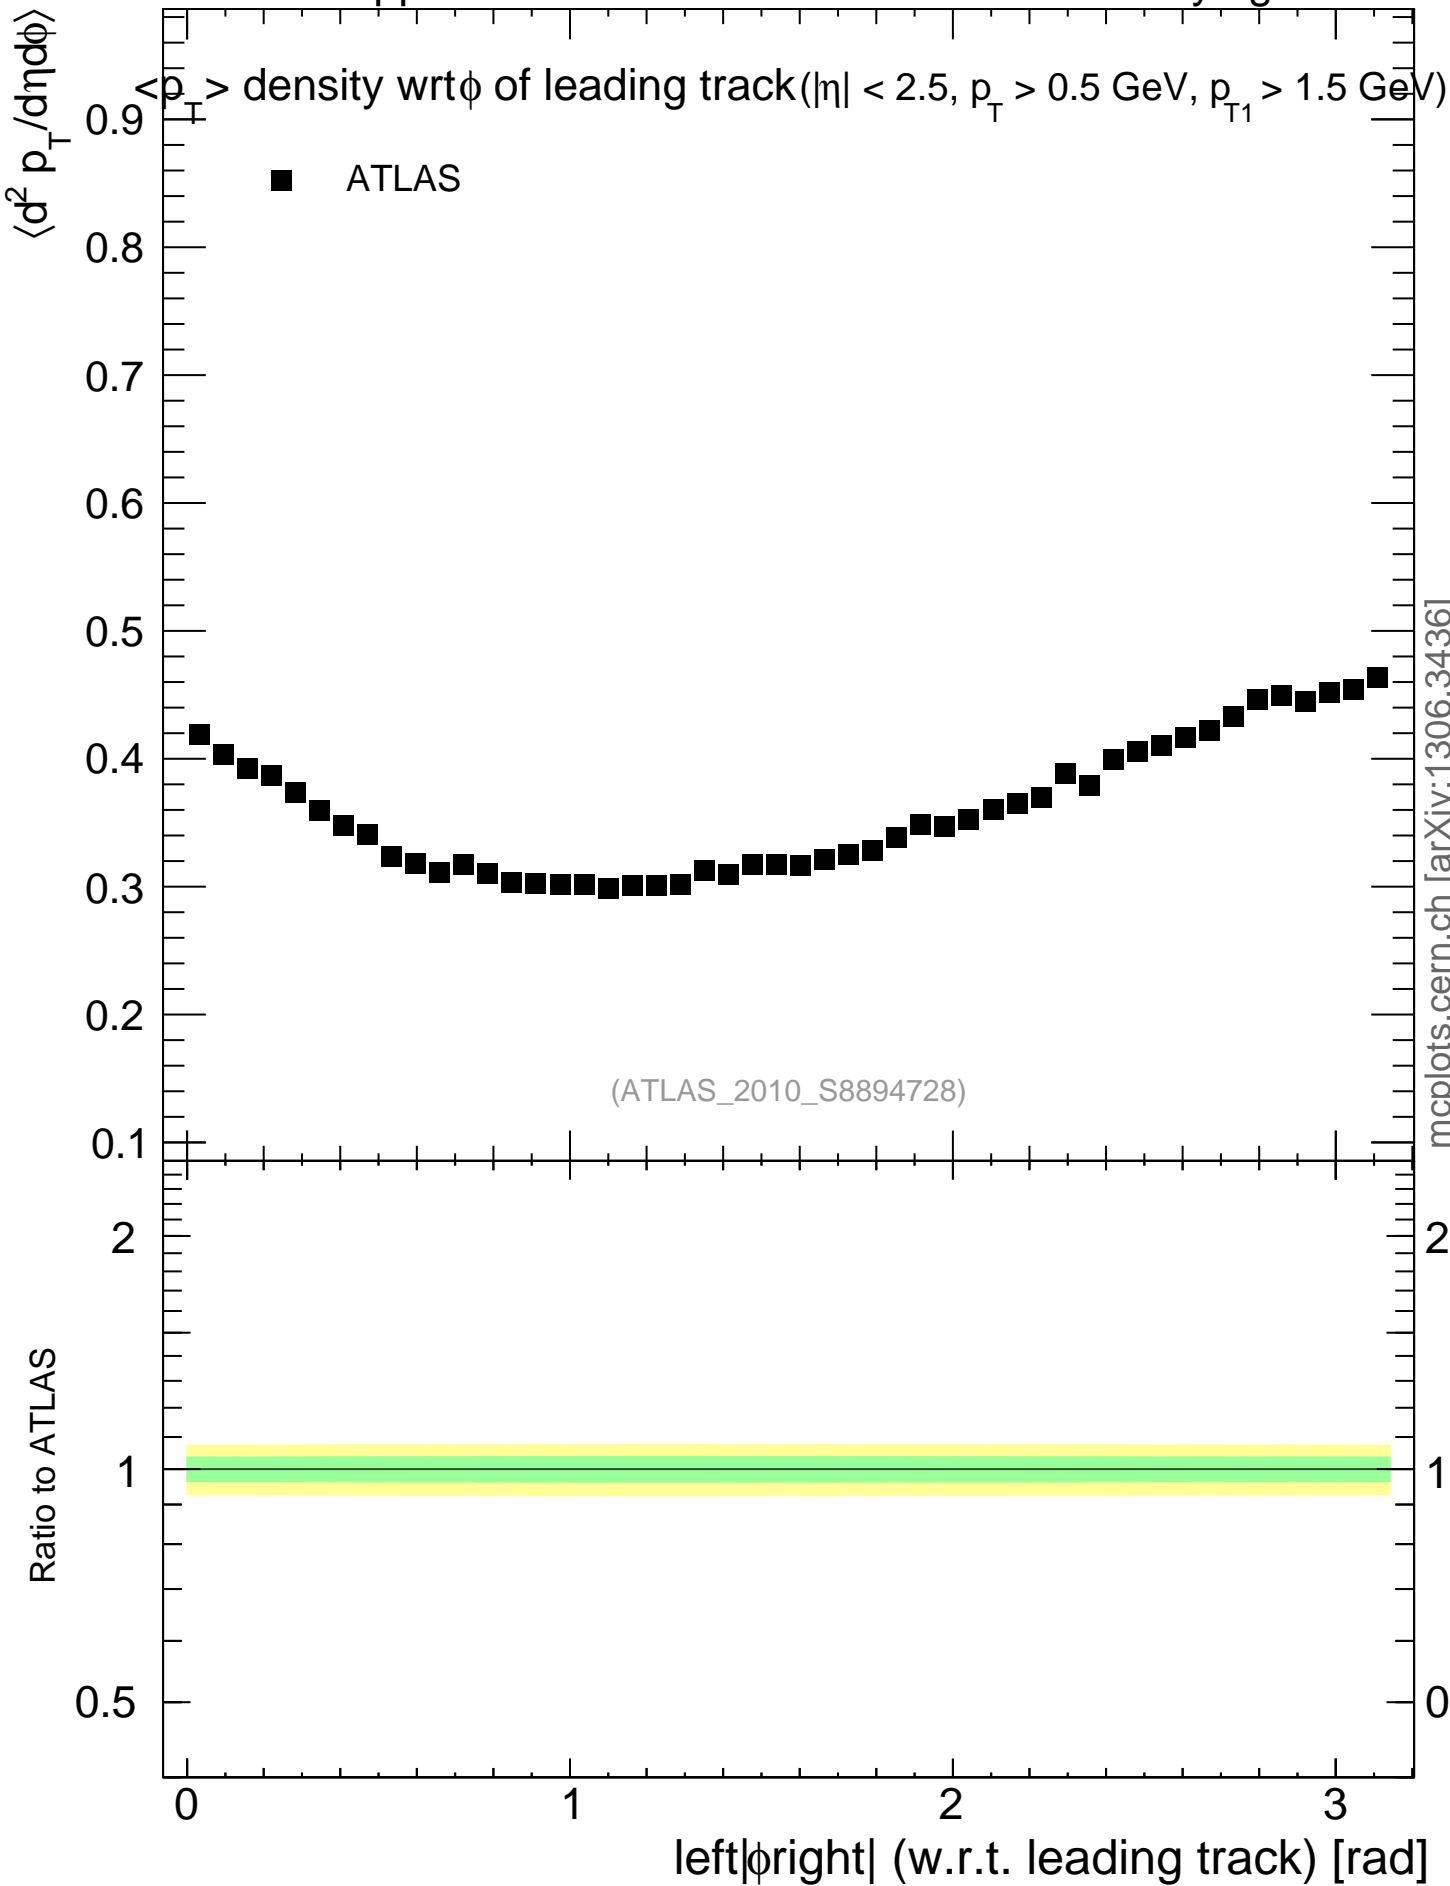

900 GeV pp

Underlying Event

mcplots.cern.ch [arXiv:1306.3436]