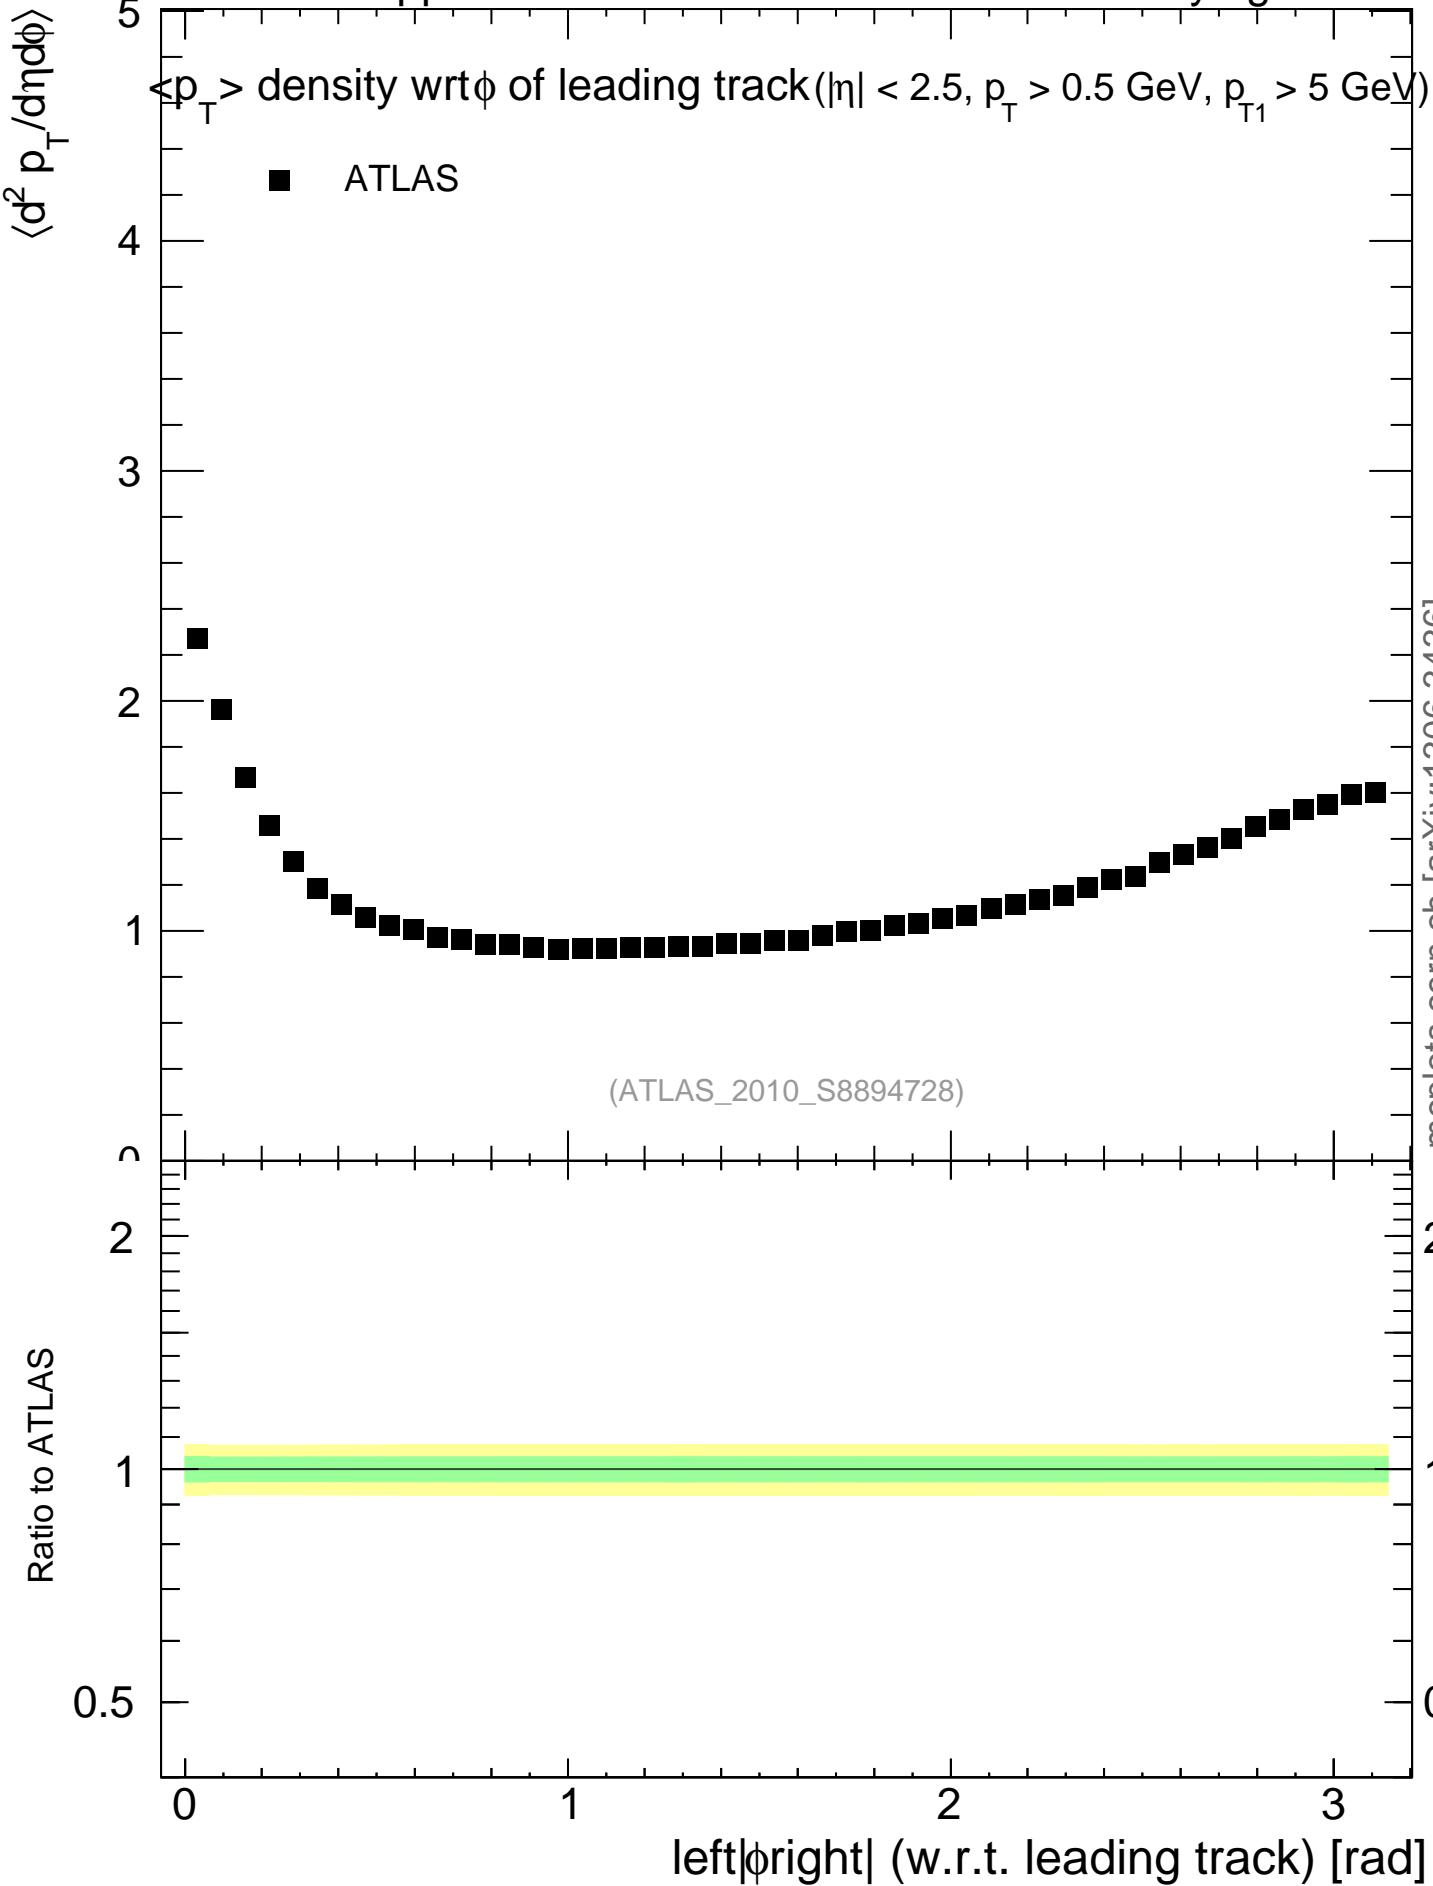

7000 GeV pp

Underlying Event

mcplots.cern.ch [arXiv:1306.3436]