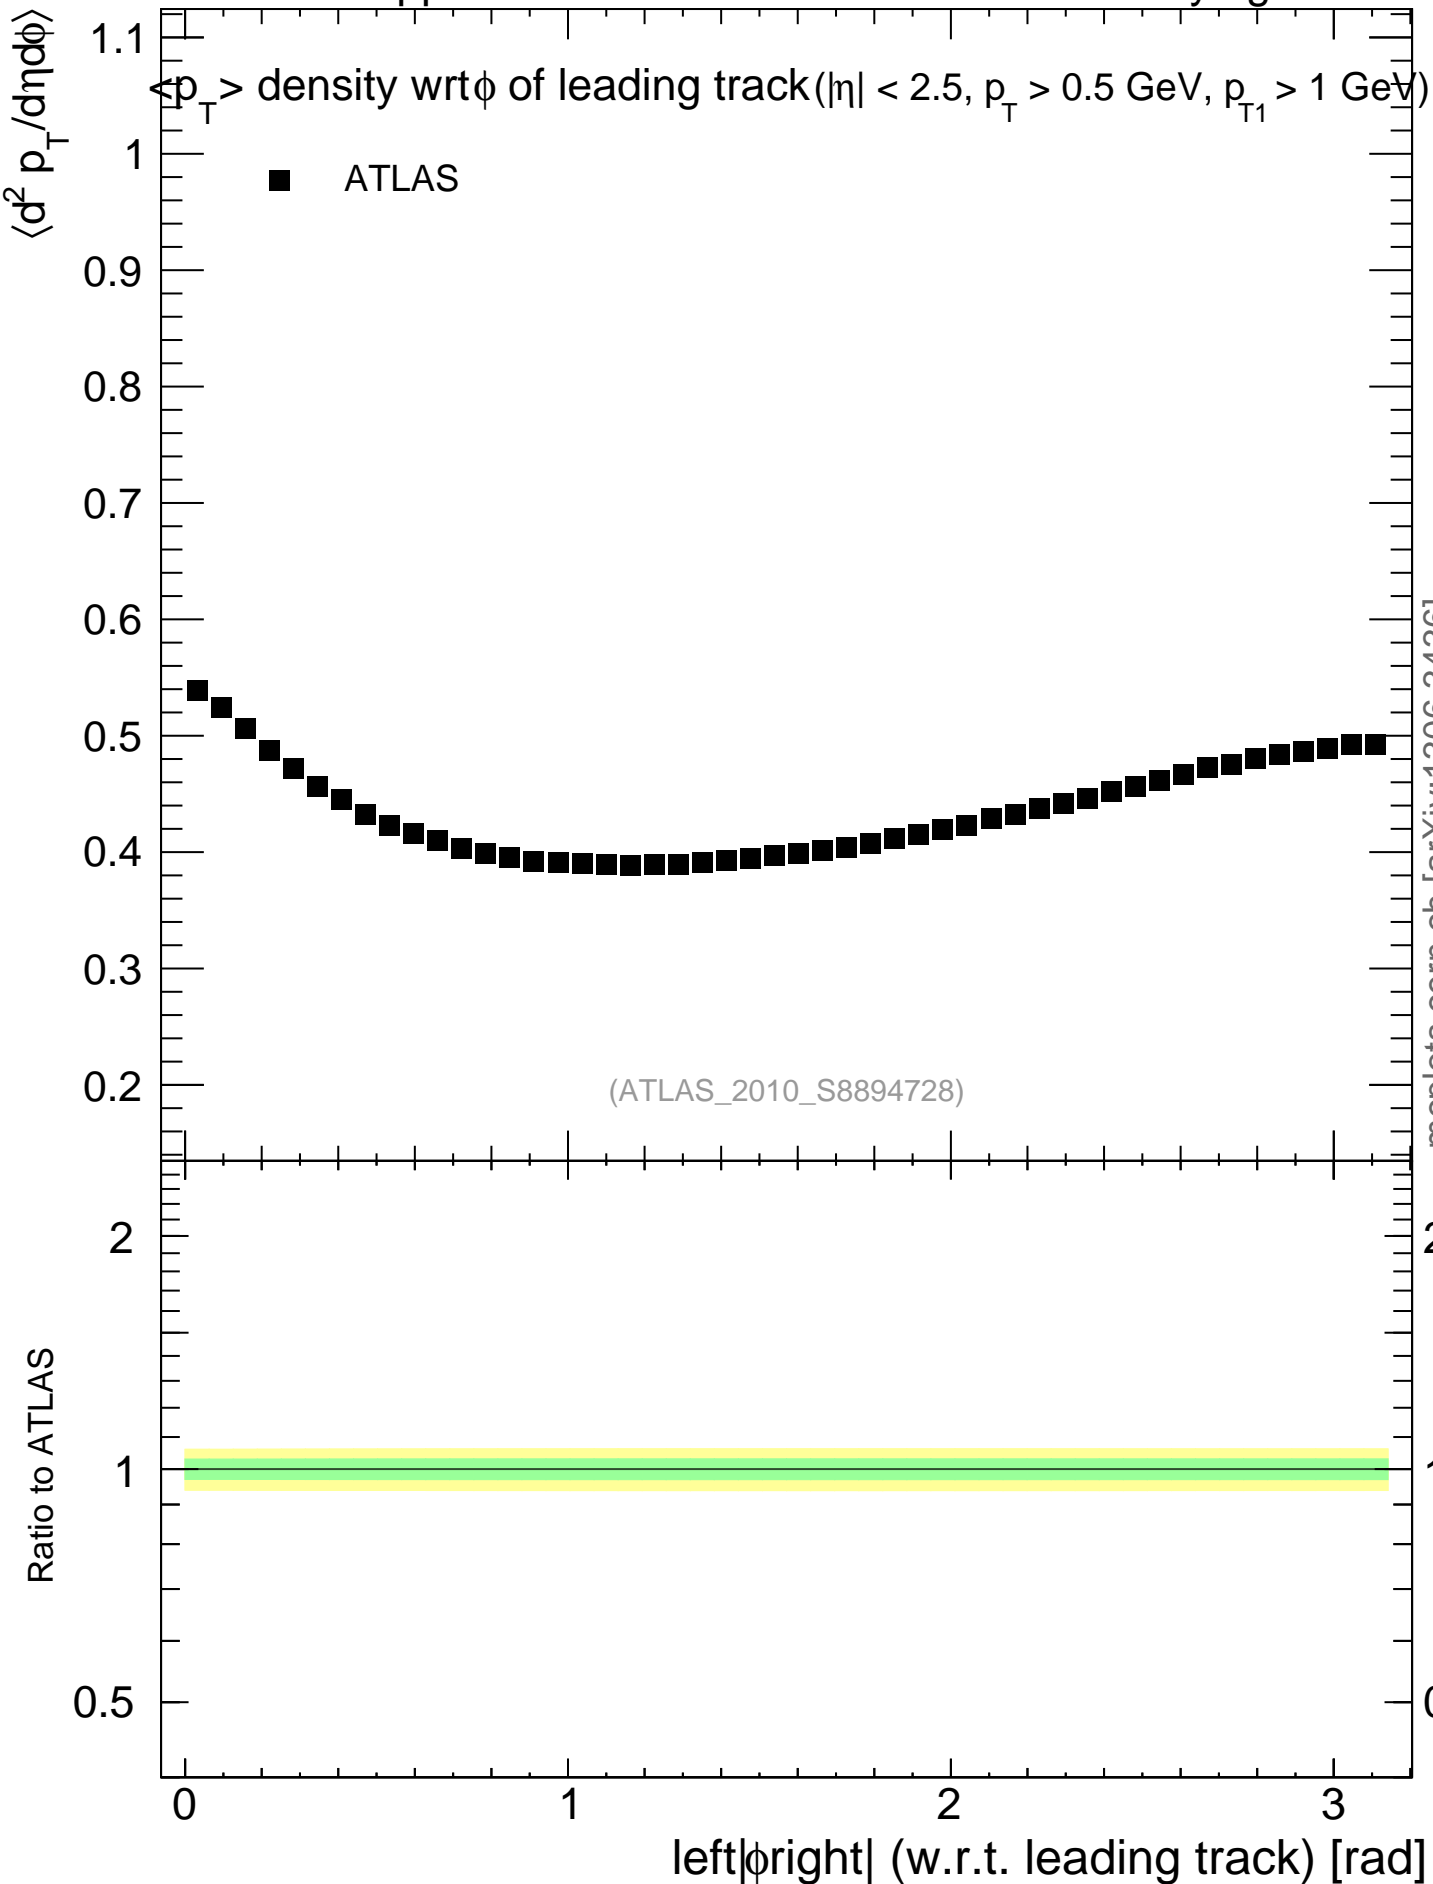

7000 GeV pp

Underlying Event

mcplots.cern.ch [arXiv:1306.3436]